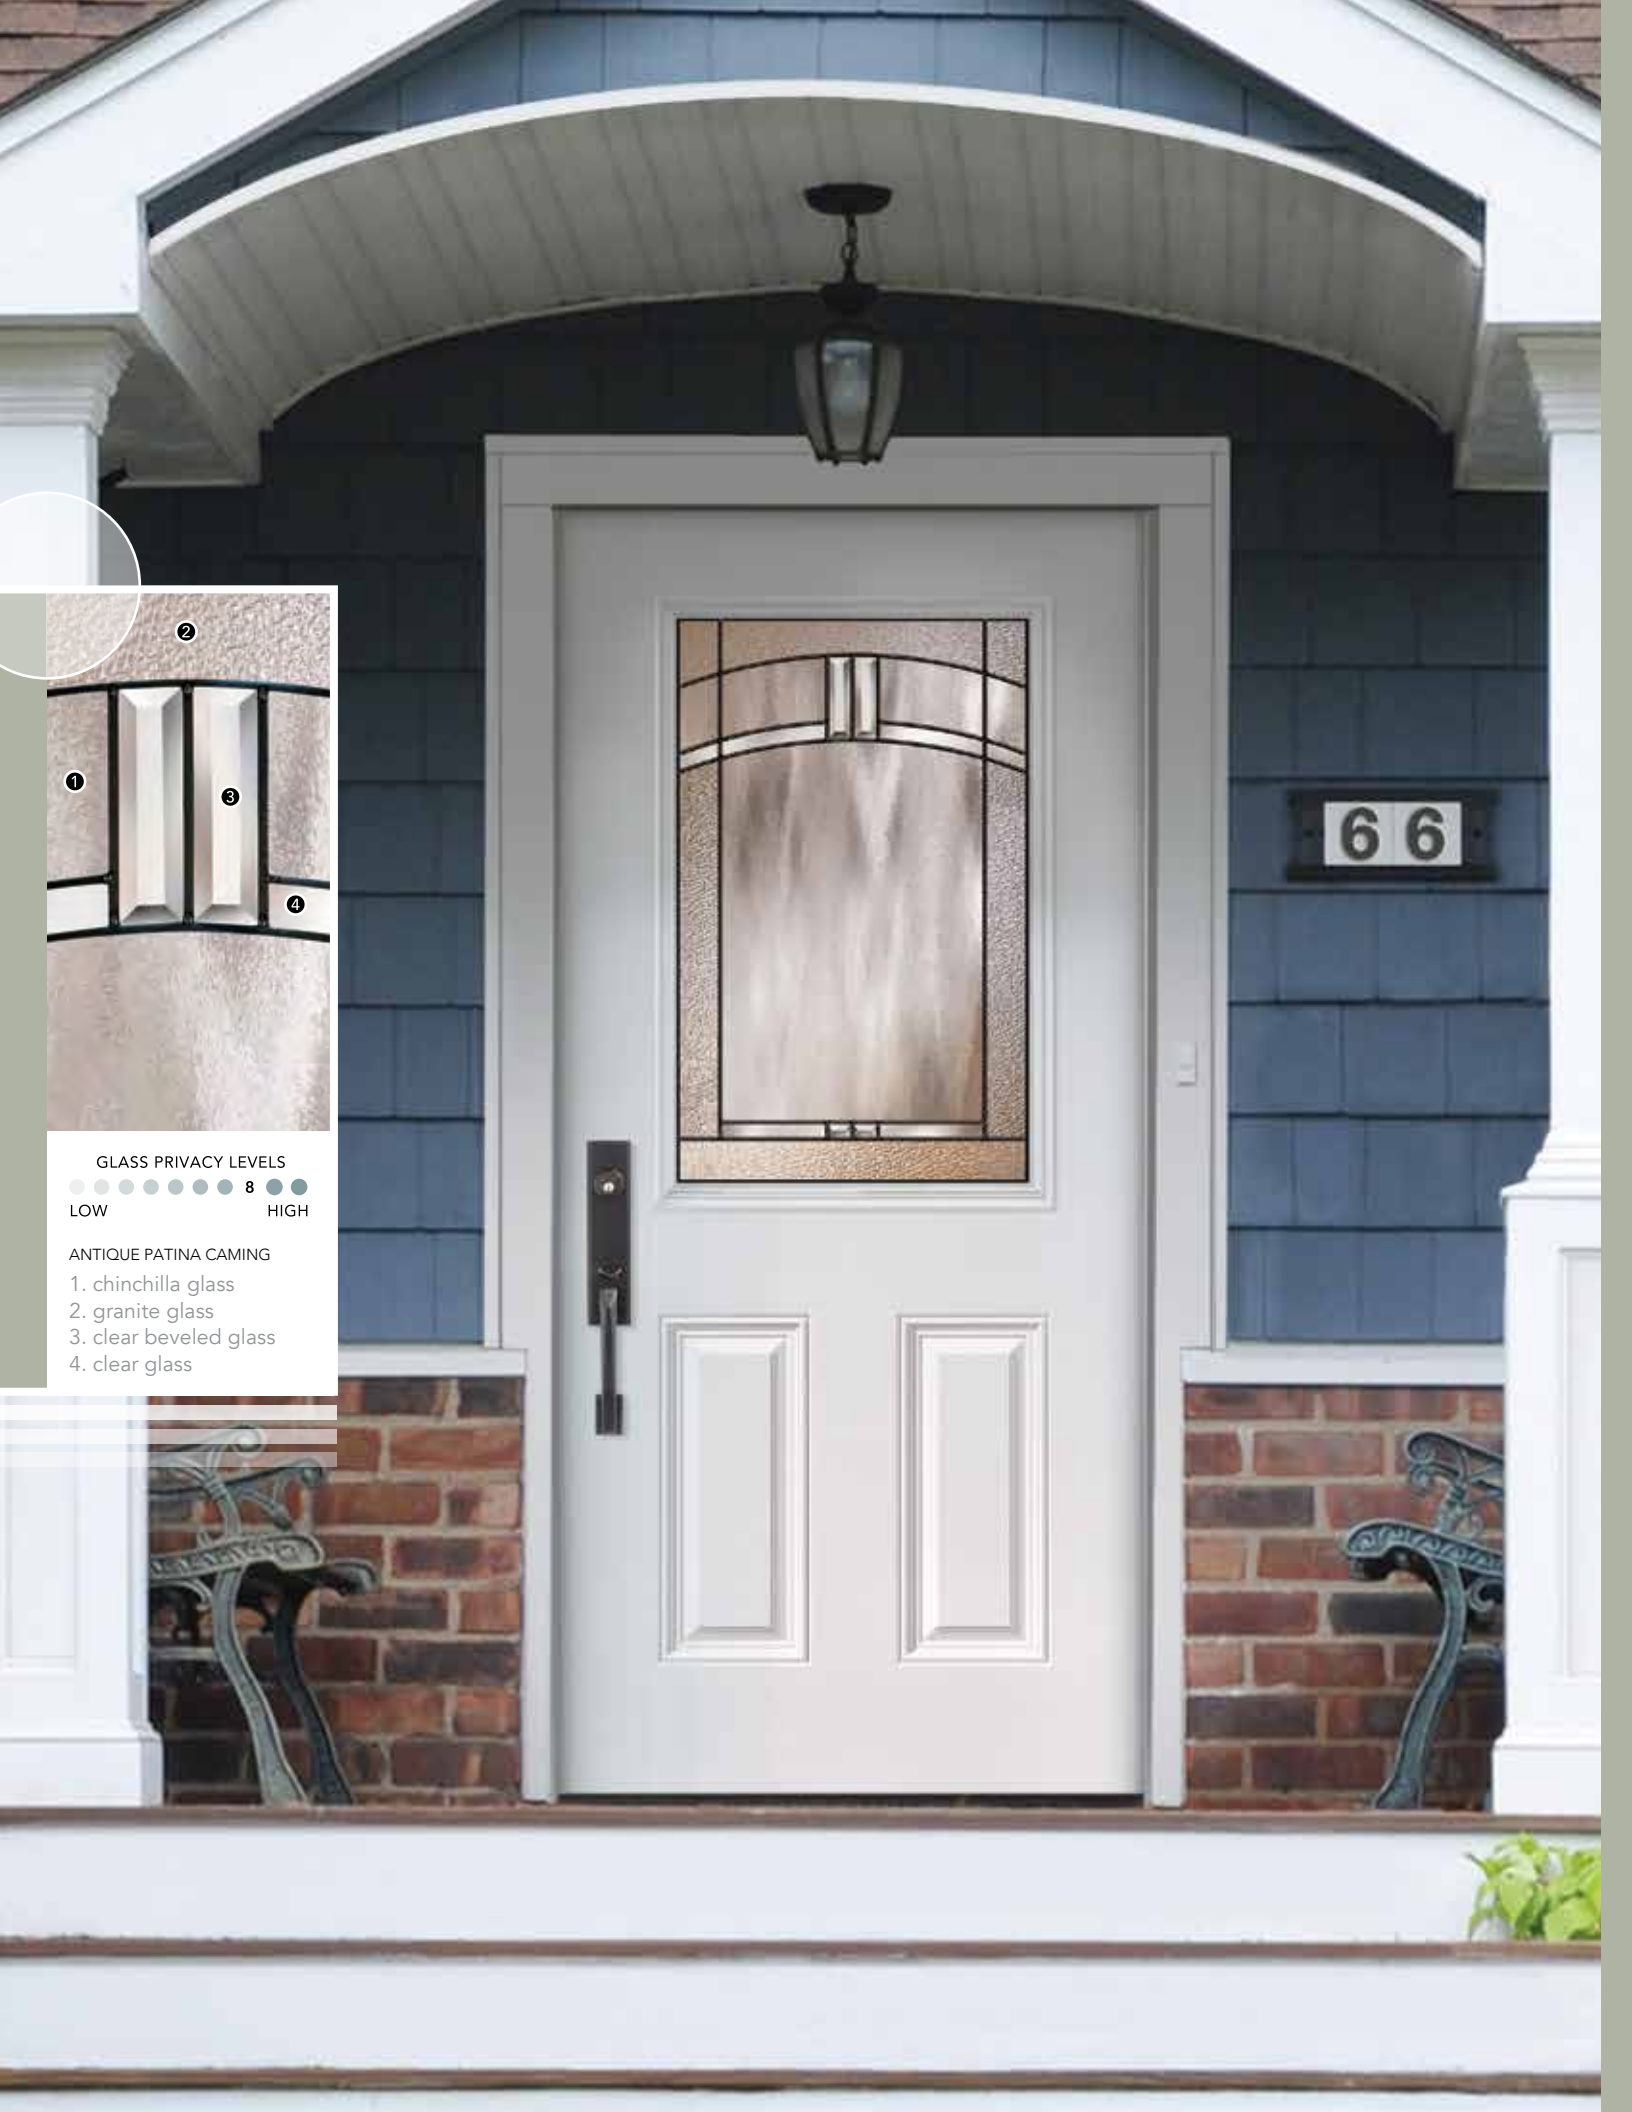

Belmont Smooth
Door: BS68-F2W Sidelites: BS68-SFW

Flush Glazed

Belmont Mahogany
Door: 2 Panel Euro Sidelites: SZ-8468

Steel Mark
Sidelite: S-0768

Steel Mark
Doorlite: M-0768

GLASS PRIVACY LEVELS

ANTIQUÉ PATINA CAMING