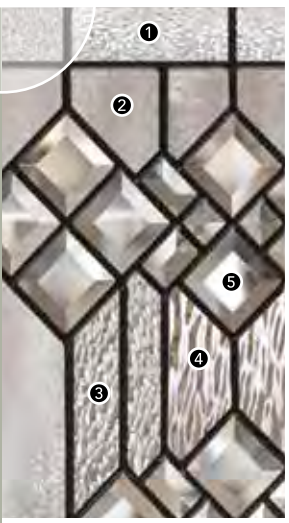

GLASS PRIVACY LEVELS
● ● ● ● ● 7 ● ● ● ● ●
LOW HIGH

1. ANTIQUÉ PATINA CAMING
1. sparkolite glass
  2. chinchilla glass
  3. hammer glass
  4. clear waterglass
  5. clear beveled glass