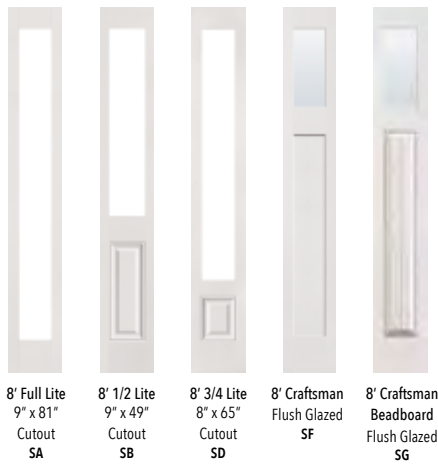

Belmont® White Oak Series 6'8"