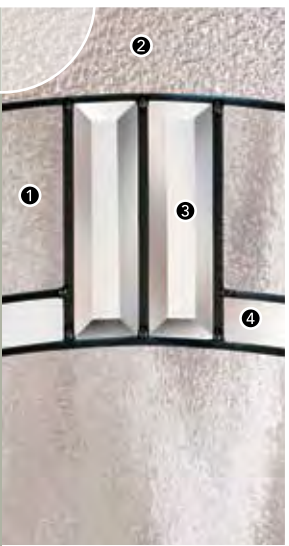

Belmont Smooth
Door: BS68-F2W Sidelites: BS68-SFW

Flush Glazed

Belmont Mahogany
Door: 2 Panel Euro Sidelites: SZ-8468

Steel Mark
Sidelite: S-0768

Steel Mark
Doorlite: M-0768

GLASS PRIVACY LEVELS

ANTIQUÉ PATINA CAMING