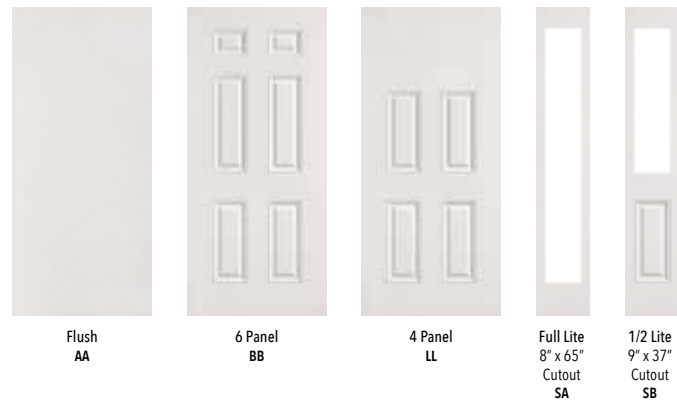

Belmont® White Oak Series 6'8"