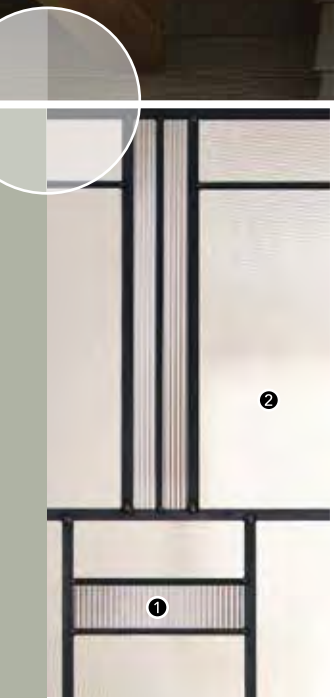

Belmont Smooth
Door: BS62-F2W

Flush Glazed

8' Belmont Mahogany
Doorlite: M-0862 Sidelites: S-3862

Steel Mark
Doorlite: M-0762 Sidelites: S-0762

Urban
Doorlites: S-0762

Steel Mark
Doorlite: M-0862 Sidelites: S-3862