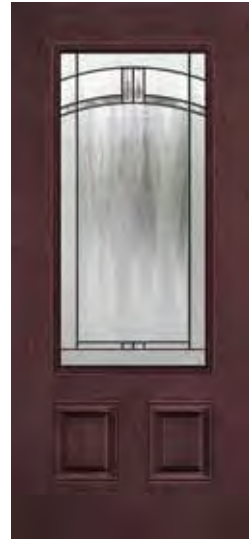

- 1. chinchilla glass
- 2. granite glass
- 3. clear beveled glass
- 4. clear glass

EMPIRE DECORATIVE GLASS COLLECTION

Belmont Oak
Doorlite: M-0766

Steel Mark
Doorlite: M-4466

Belmont Mahogany
Sidelite: S-0766