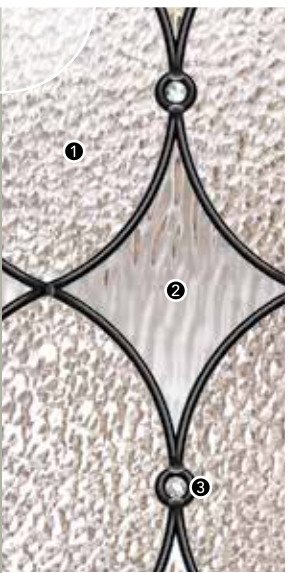

GLASS PRIVACY LEVELS

LOW

HIGH

ANTIQUE PATINA CAMING

1. hammer glass
2. clear waterglass
3. jewel