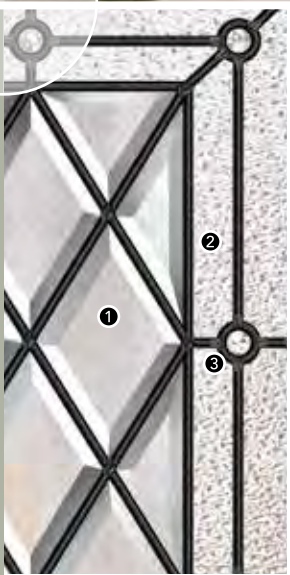

GLASS PRIVACY LEVELS

LOW HIGH

ANTIQUE PATINA CAMING

1. chinchilla beveled glass
2. sparkolite glass
3. mini jewel