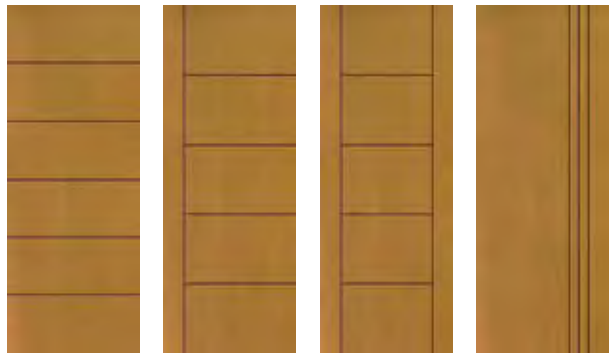

8' Contemporary 05
05   8' Contemporary 14
14   8' Contemporary 24
24   8' Contemporary 30
30