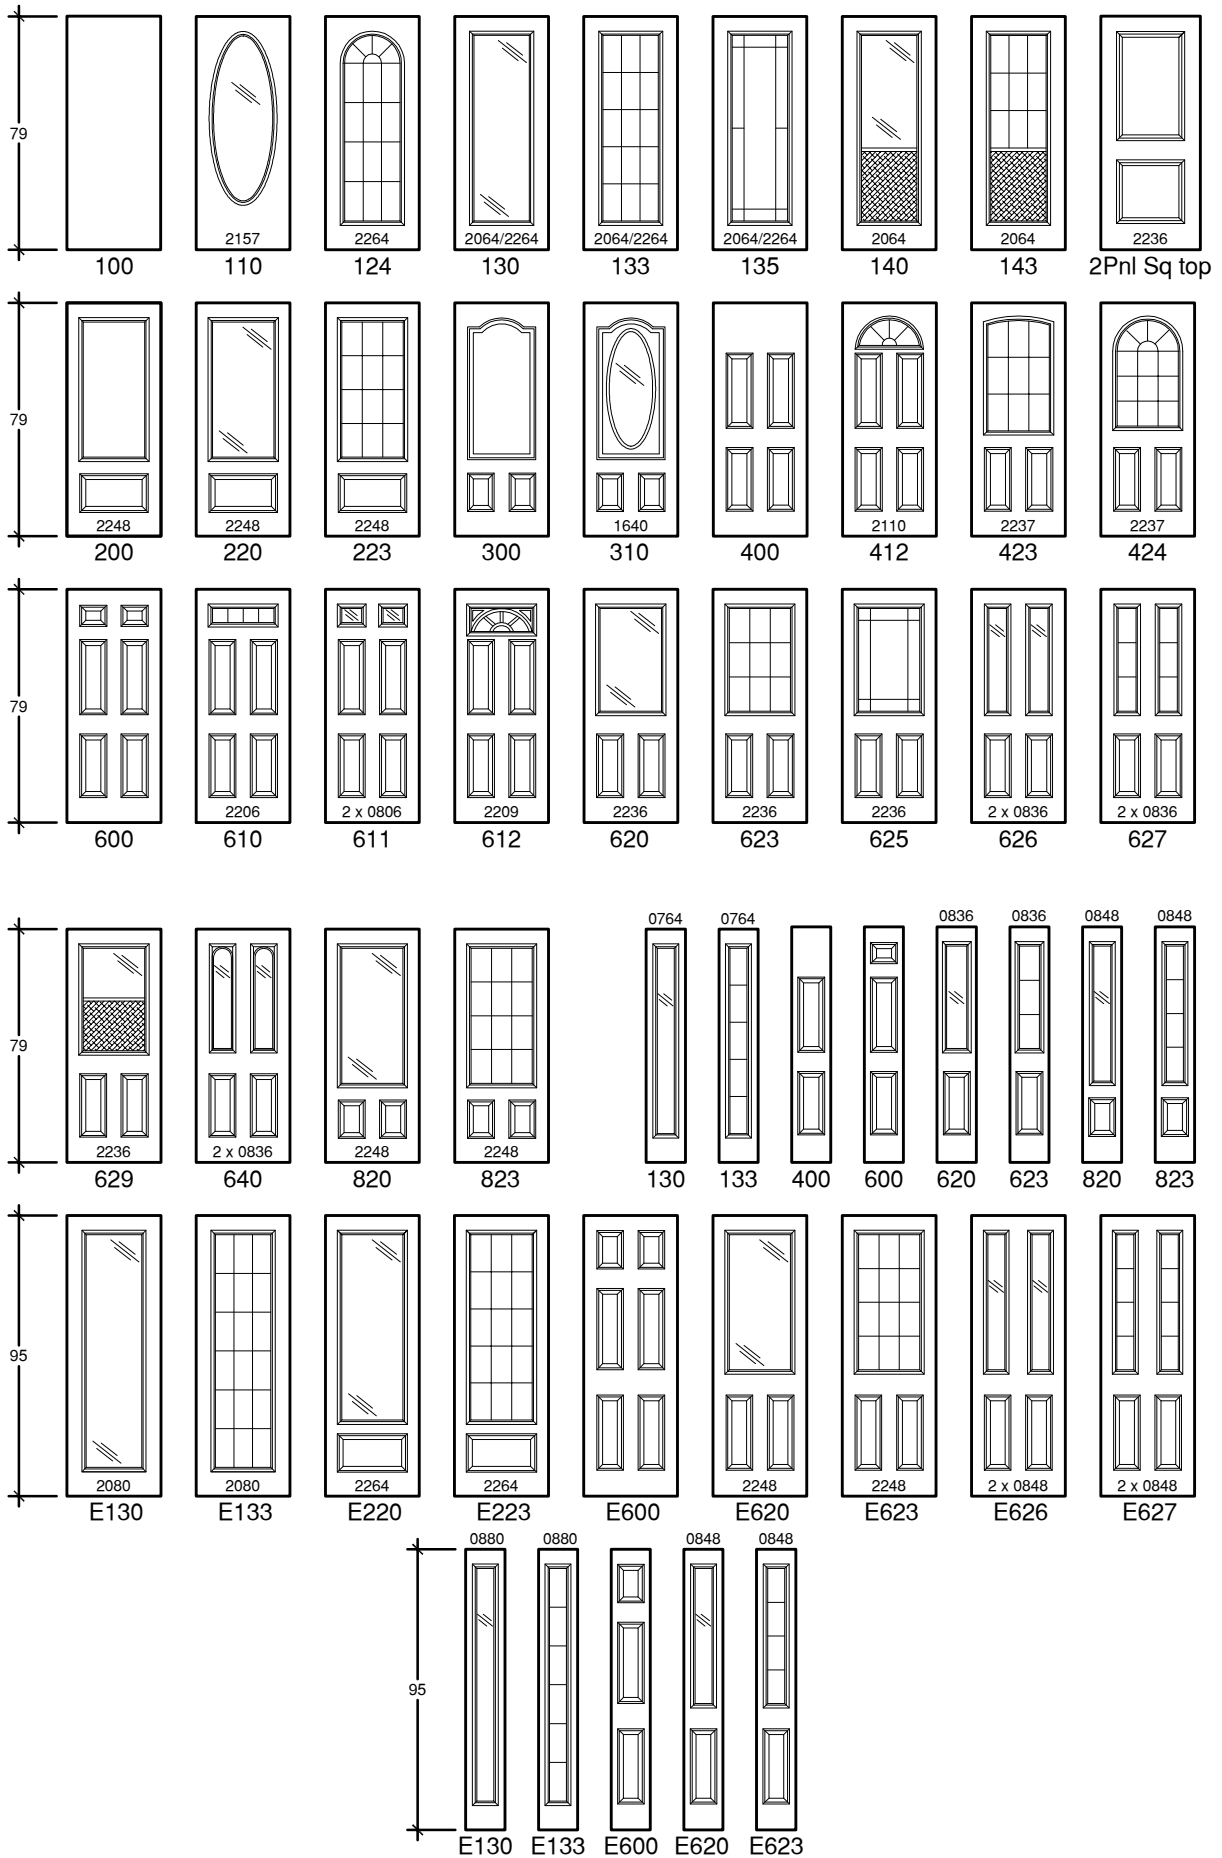

# Entry Door & Sidelite Styles

SIDELITES ALSO AVAILABLE IN 7", 9", 12", 15" WIDTHS WITH OR WITHOUT KICK PANEL