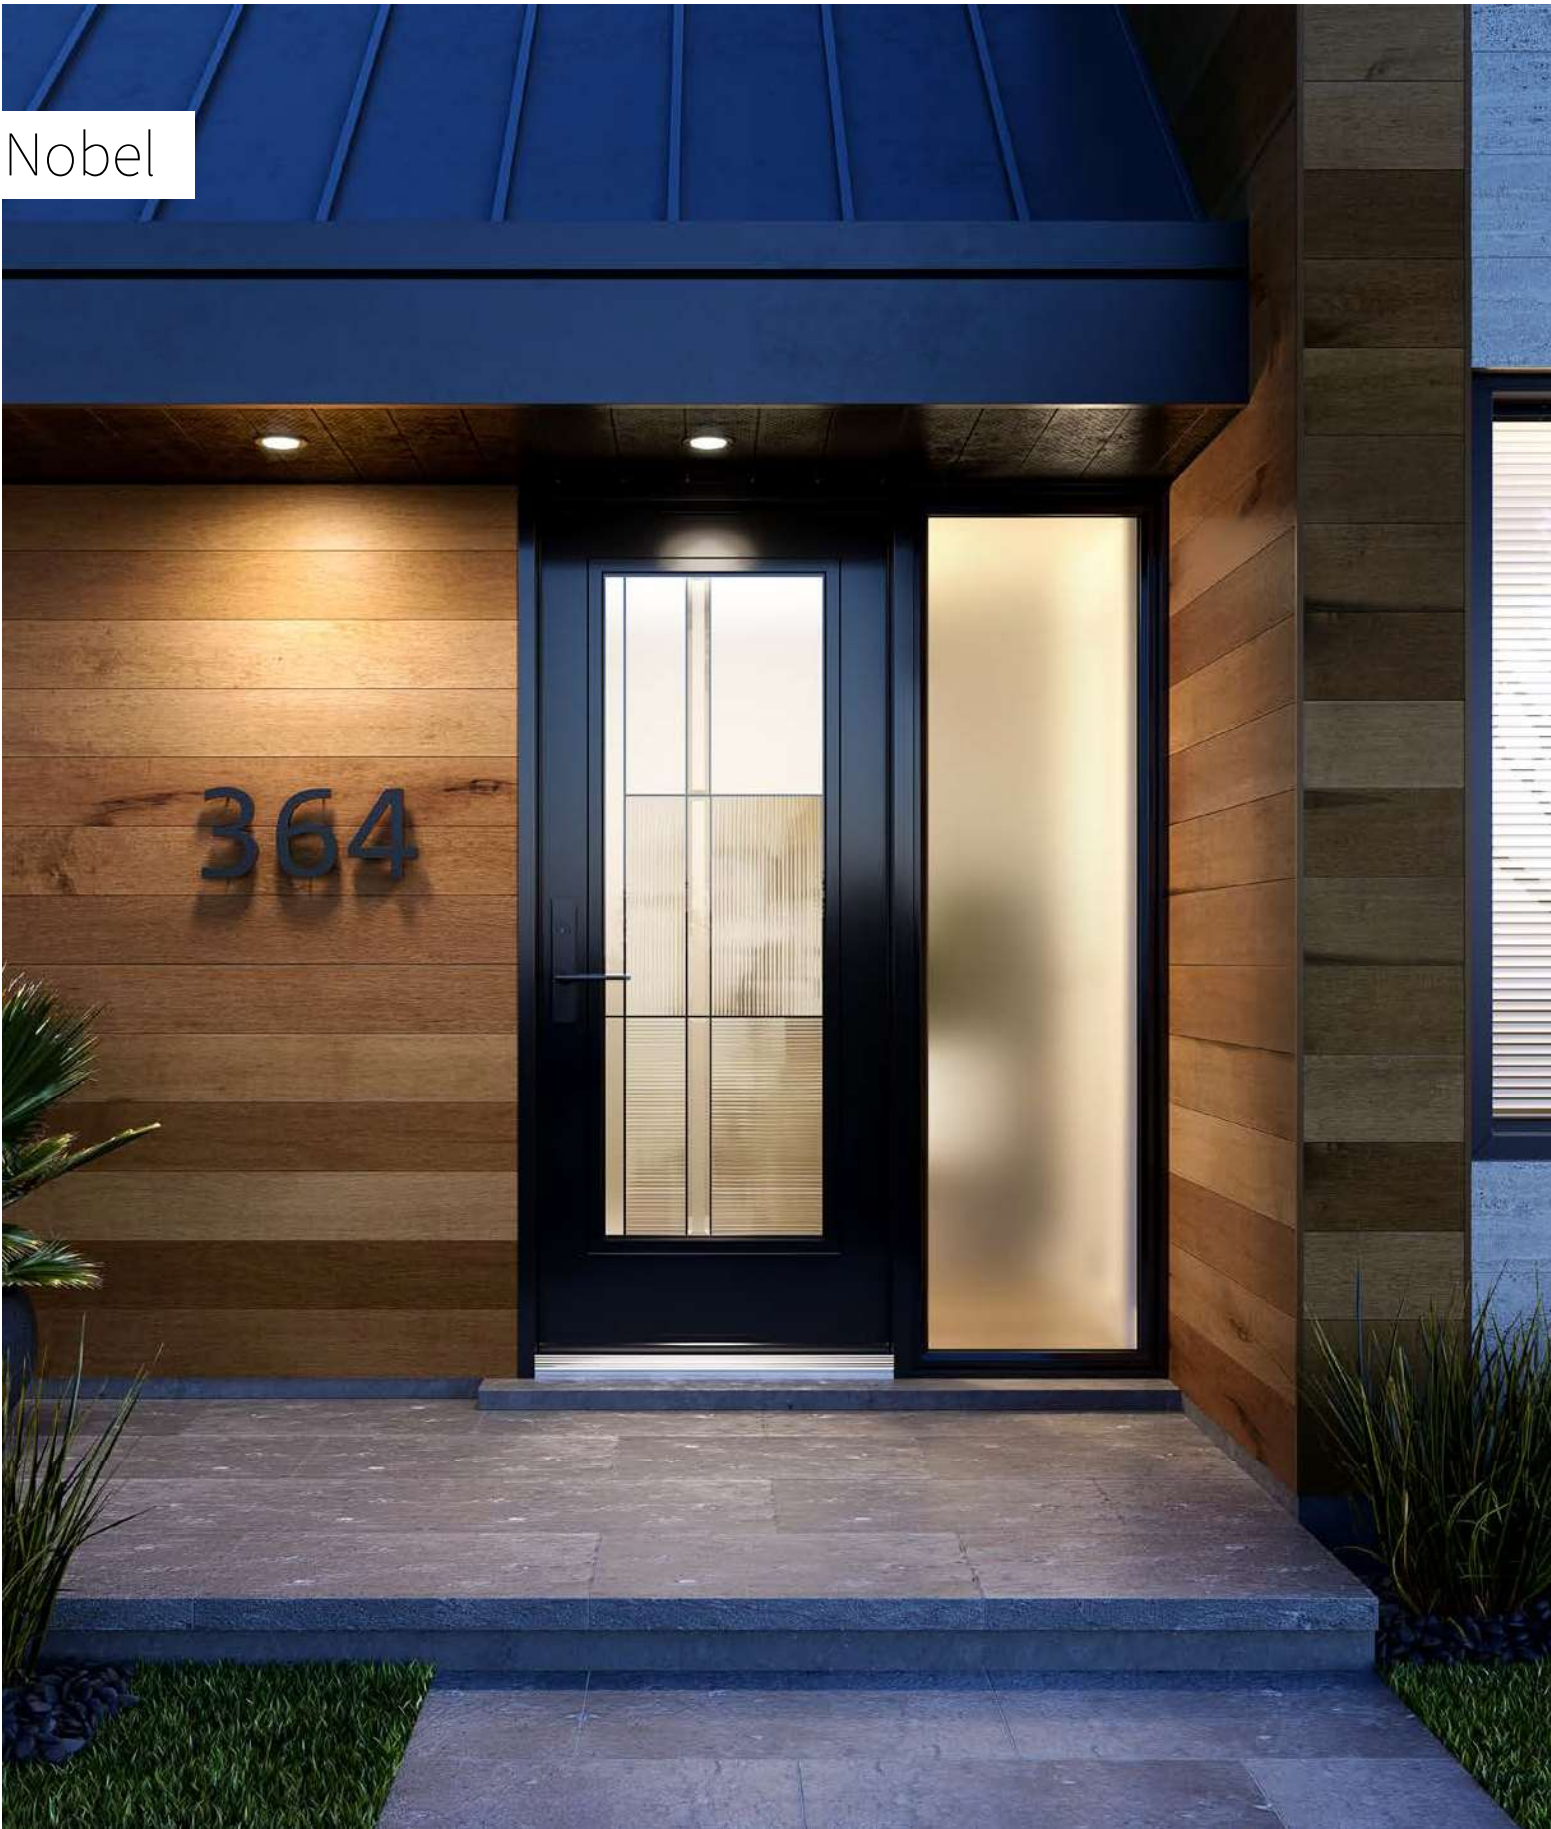

Nobel

Uno steel door. Nobel 22" x 64" doorglass p.47. Satin finish glass sidelite.