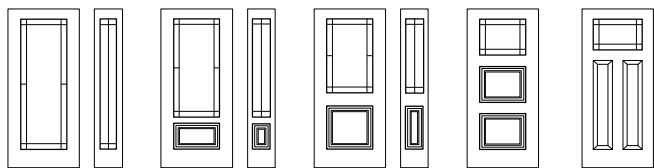

Perimeter Grill

22" x 64"
20" x 64"
7" x 64"
22" x 48"
8" x 48"
22" x 36"
8" x 36"
22" x 17"
22" x 14⁷/₁₆"

Custom Configurations

Create a custom configuration with your choice of split, color, and grill profile, in the size that fits your project.