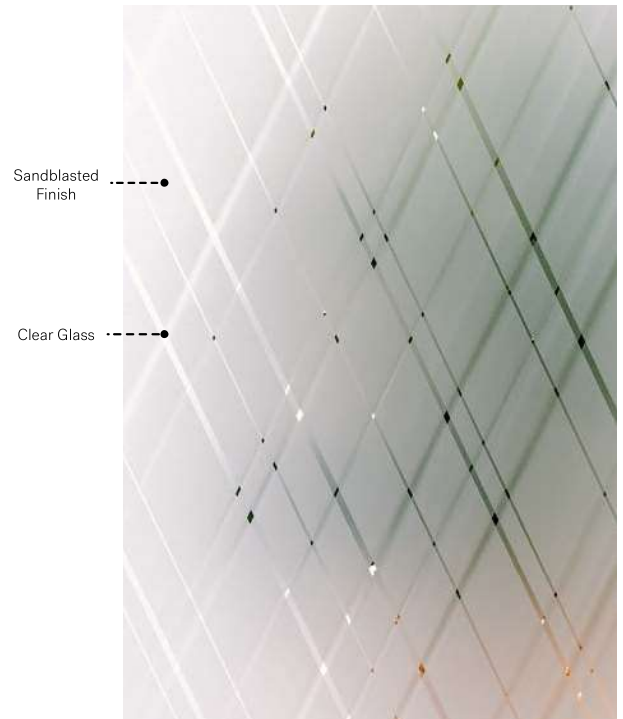

* **Masterline and Fluid glass** — The pattern of the glass runs parallel to the longest side of the doorglass (see ⇔/‡ symbols above.)
Elevation venting unit with Masterline glass p.105. Q470 venting unit with Masterline glass, p.109.

Arum

Uno steel door. Arum 22" x 64" doorglass p.29. Clear glass transom.

Arum

Arum offers the simplicity of Sandblasted finish glass with an elegant design and a high degree of privacy. Fine diagonal lines intertwine to create a pattern that will enhance the look of your home for both renovation and new construction projects.