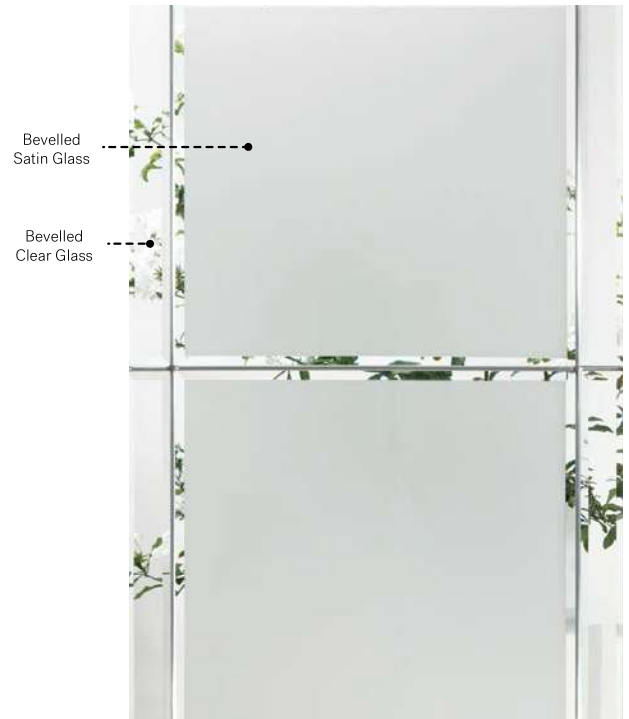

Mistral

Orleans steel door p.19. Mistral 22"×48" doorglass p.82.

Mistral

A nod to Art Nouveau illustrations, Mistral is a tableau of simple, slender shapes.

Stained glass : Niagara glass, Sydney glass, bevelled Pinhead glass and Small-hammered glass.

Caming : Zinc or Patina.

Frames : Novapvc or Stainable.

Sidelites and transom : Looks great accompanied by Niagara glass.

Available in custom sizes.

Privacy Level **3/5**
SEMI-PRIVATE

Frames	22" x 64"	22" x 48"	22" x 36"	22" x 17"	22" x 14 7/16"
Novapvc	10-310-060	10-310-057	10-310-050	10-310-259	10-310-260
Stainable	10-310-060	10-310-057	10-310-050	10-310-259	N/A
	Zinc Pat. 006 001	Zinc Pat. 007 001	Zinc Pat. 008 001	Zinc Pat. 006 001	Zinc Pat. 006 001
	009 005	009 004	010 006	008 004	

Frames	7" x 64"	8" x 48"	8" x 36"	13 7/8" x 79" Tip-to-tip
Novapvc	10-310-005	10-310-017	10-310-010	10-310-211
Stainable	10-310-005	10-310-017	10-310-010	
	Zinc Pat. 006 001	Zinc Pat. 007 001	Zinc Pat. 006 001	Zinc Pat. 003 001
	009 005	009 006	008 004	

Opal

Orleans steel door with Prestige Mouldings p.19. Opal 22" x 48" doorglass p.85.

Opal

Opal is the result of a rich arrangement of bevelled glass in a timeless style. Clear and Satin finish glass will ensure the privacy of your home while allowing light to flood in. The softness of its simple and symmetrical shapes will add elegance to your architecture.