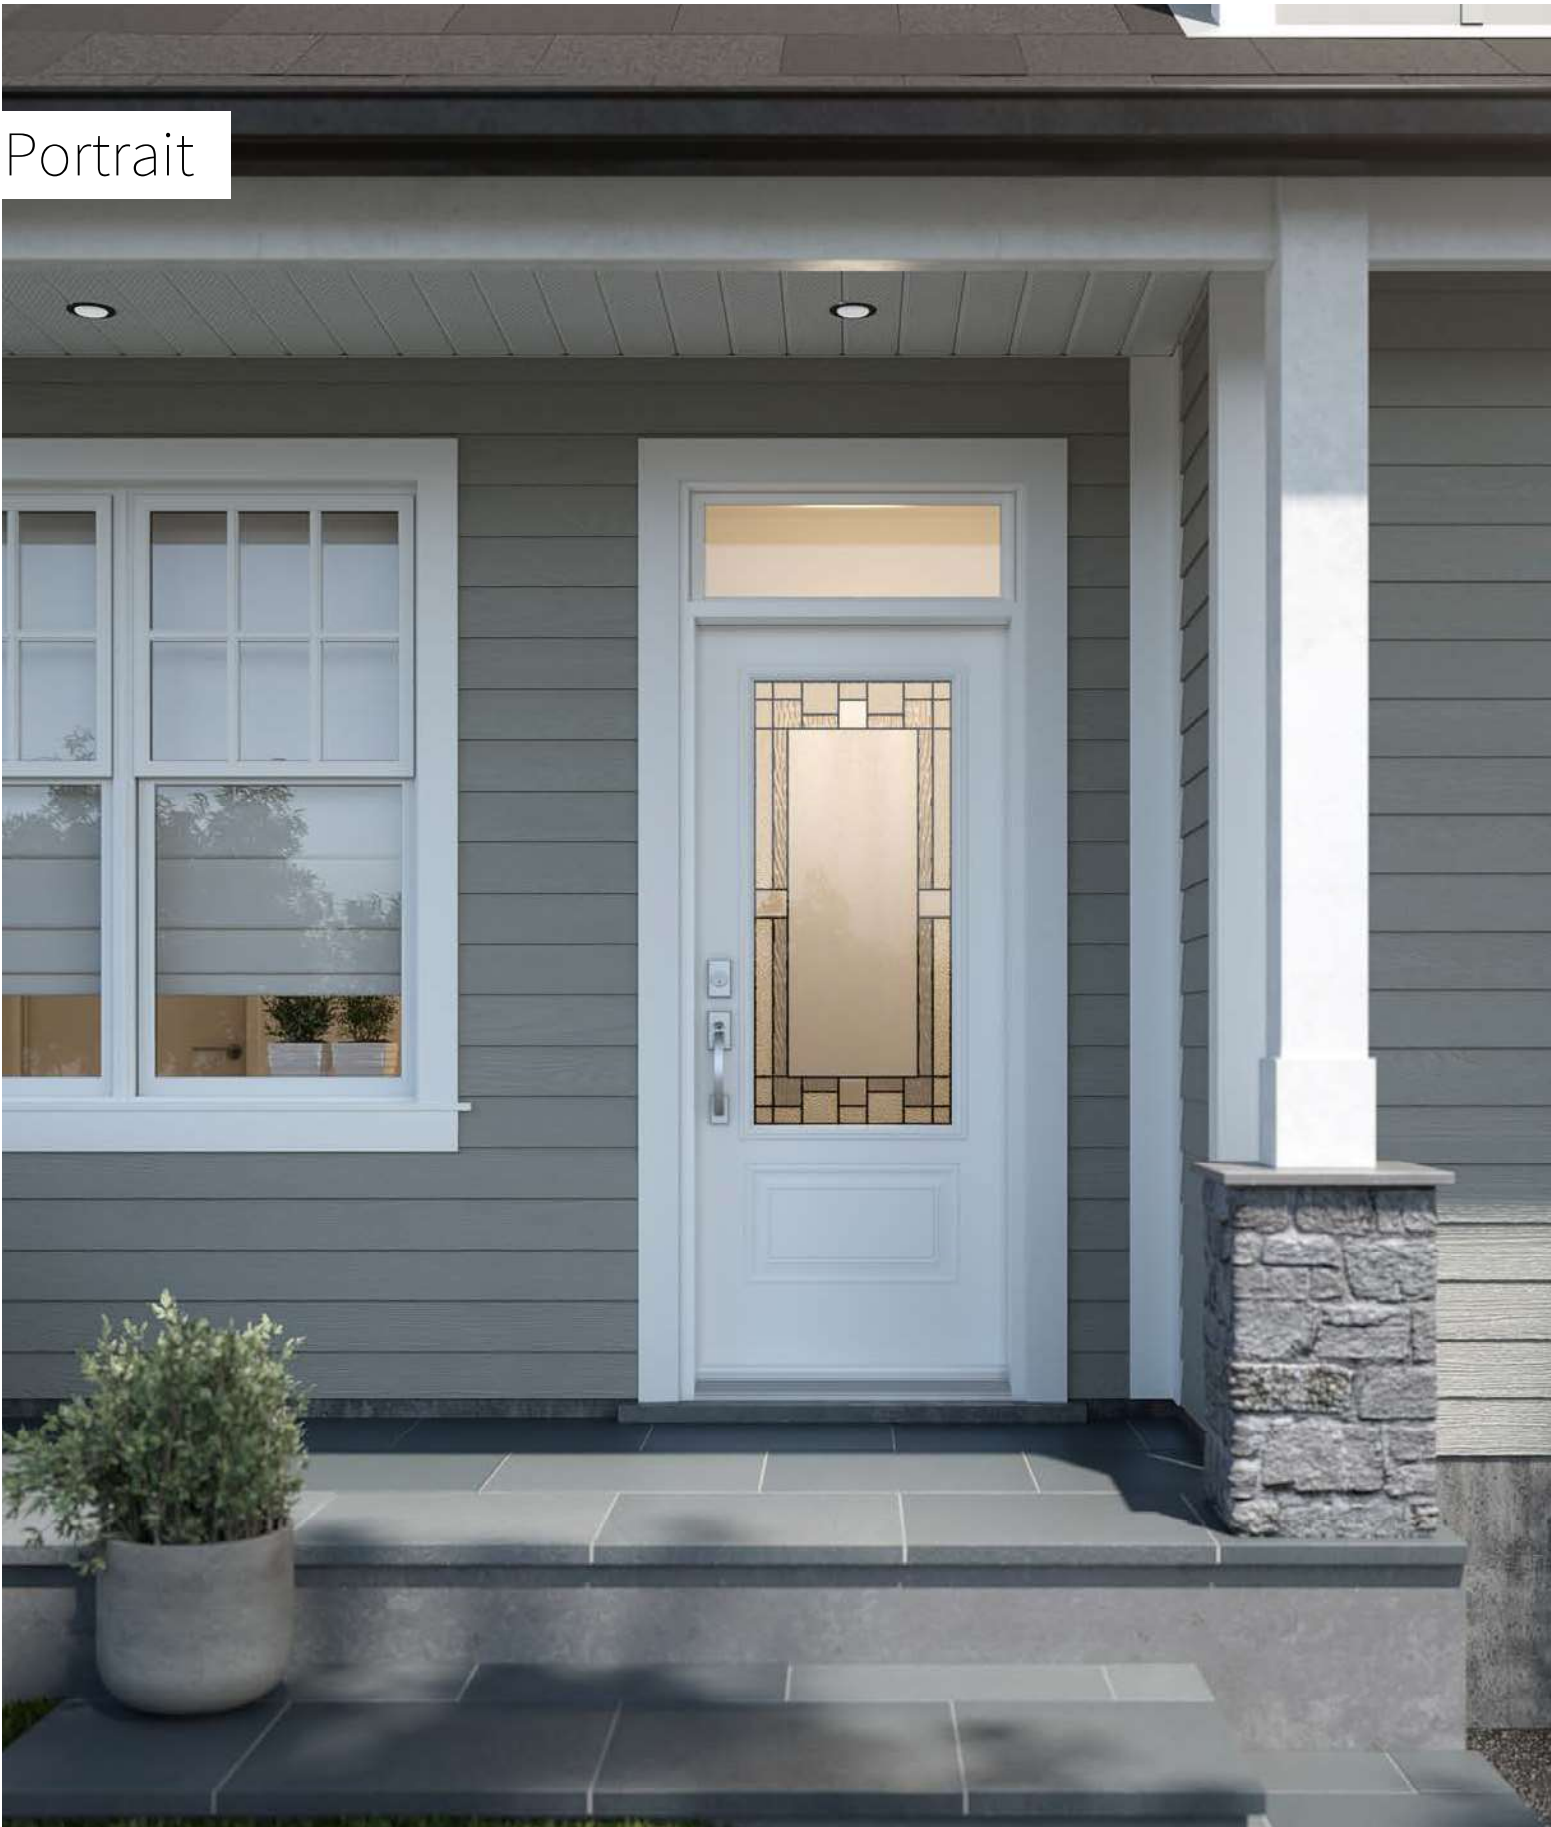

Portrait

Orleans steel door p.19. Portrait 22" x 48" doorglass with clear glass transom.