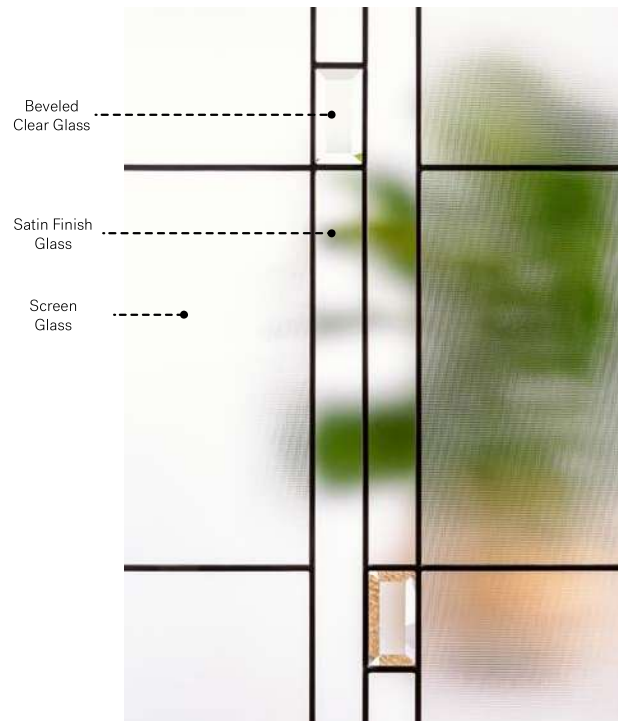

Arima

Arima is the perfect choice for both 1960s bungalows as well as for classic style homes. This model fits particularly well in entrances with symmetrical composition — a look that can be achieved with carefully placed exterior light fixtures or with some well chosen decorative objects.

Stained Glass: Satin finish glass, beveled clear glass and Screen glass.

Caming: Patina.

Frames: Contemporary or Novapvc.

Sidelites and transom: Looks great accompanied by satin finish or Screen glass.

Available in custom sizes.

Privacy Level

4/5
PRIVATE

Frames	22" × 64"	22" × 48"	22" × 36"	22" × 17"	22" × 14 7/16"
Contemporary	10-386-060-002	10-386-057-002	10-386-050-002	10-386-259-002	10-386-260-002
Novapvc	10-386-060-001	10-386-057-001	10-386-050-001	10-386-259-001	10-386-260-001

Frames	7" × 64"	8" × 48"	8" × 36"
Contemporary	10-386-005-002	10-386-017-002	10-386-010-002
Novapvc	10-386-005-001	10-386-017-001	10-386-010-001