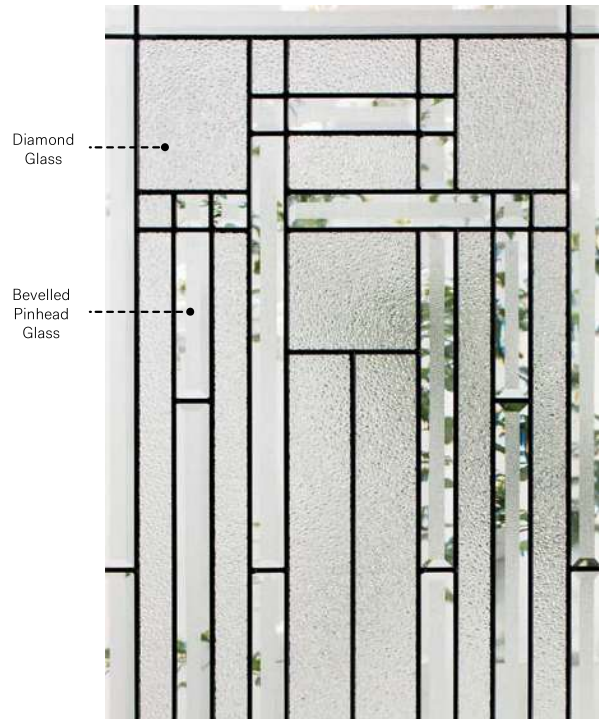

Attraction

This model stands out thanks to a subtle optical illusion nestled in a complex composition of small pieces of bevelled textured glass.

Stained Glass: Bevelled Pinhead glass and Diamond glass.

Caming: Zinc or Patina.

Frames: Contemporary or Novapvc.

Sidelites and transom: Looks great accompanied by Pinhead glass.

Available in custom sizes.

Privacy Level

3/5

SEMI-PRIVATE

Frames

	Zinc	Pat.	Zinc	Pat.	Zinc	Pat.	Zinc	Pat.	Zinc	Pat.					
Contemporary	10-261-060	008	010	10-261-057	009	011	10-261-050	009	011	10-261-259	006	008	10-261-260	007	009
Novapvc	10-261-060	007	001	10-261-057	007	001	10-261-050	007	001	10-261-259	005	001	10-261-260	006	001

Frames

	Zinc	Pat.	Zinc	Pat.	Zinc	Pat.			
Contemporary	10-261-005	008	010	10-261-017	008	010	10-261-010	007	009
Novapvc	10-261-005	007	001	10-261-017	007	001	10-261-010	006	001