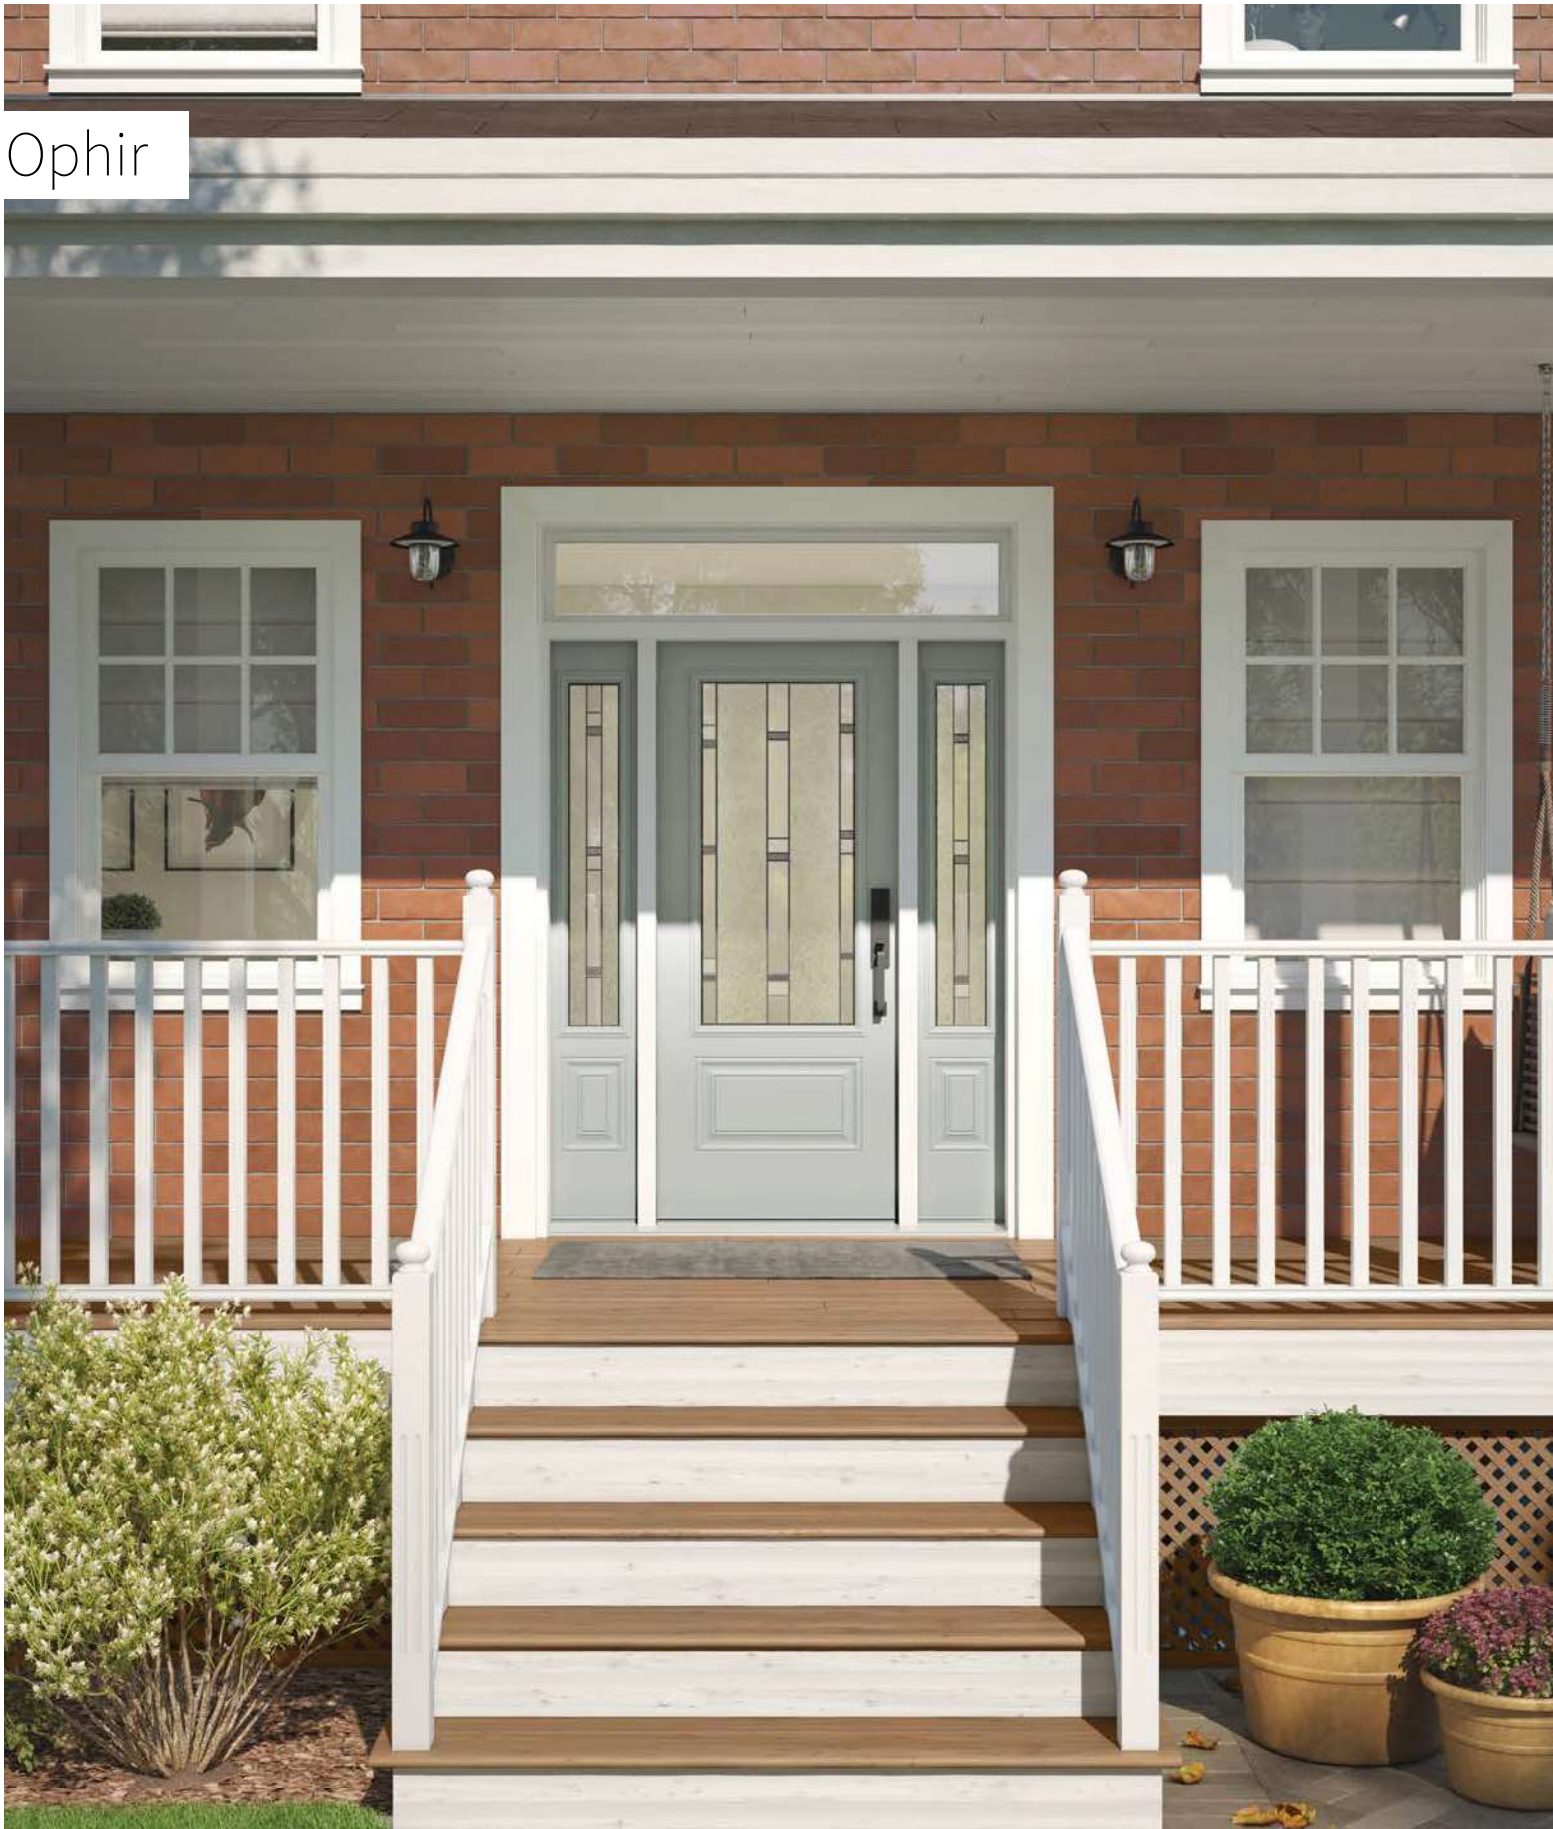

Ophir

Orleans steel door p.19. Ophir 22" x 48" doorglass with 8" x 48" sidelites p.87.