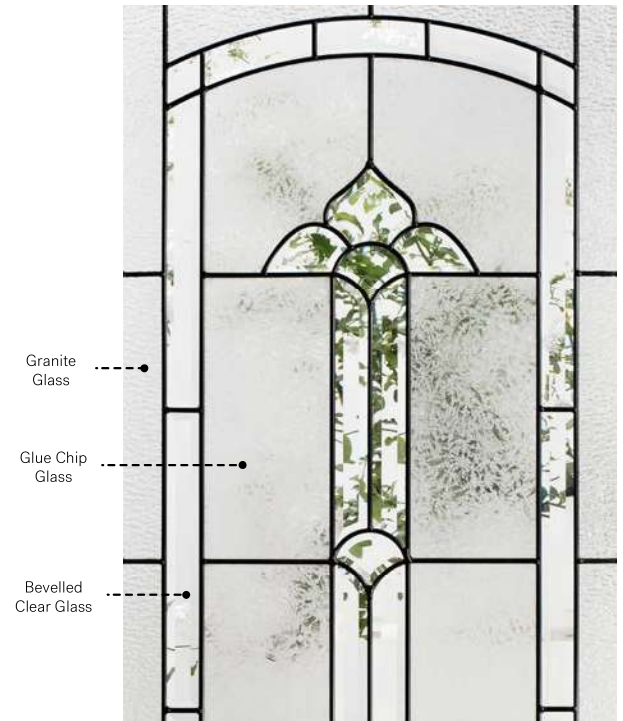

Cathedrale

The curved top and solid frame showcase a large number of bevelled pieces that give this refined stained glass model a rich and classic look.

Stained Glass: Granite glass, Glue Chip glass and bevelled clear glass.

Caming: Zinc or Patina.

Frames: Novapvc or Stainable.

Sidelites and transom: Looks great accompanied by Granite glass.

Available in custom sizes.

Privacy Level **2/5**
SEMI-PRIVATE

		Zinc	Pat.
Novapvc	10-036-060	012	003
Stainable	10-036-060	018	005

		Zinc	Pat.
Novapvc	10-036-057	012	003
Stainable	10-036-057	020	011

		Zinc	Pat.
Novapvc	10-036-050	015	005
Stainable	10-036-050	020	006

		Zinc	Pat.
Novapvc	10-036-005	011	009
Stainable	10-036-005	016	004

		Zinc	Pat.
Novapvc	10-036-017	010	002
Stainable	10-036-017	015	008

		Zinc	Pat.
Novapvc	10-036-010	011	003
Stainable	10-036-010	019	004