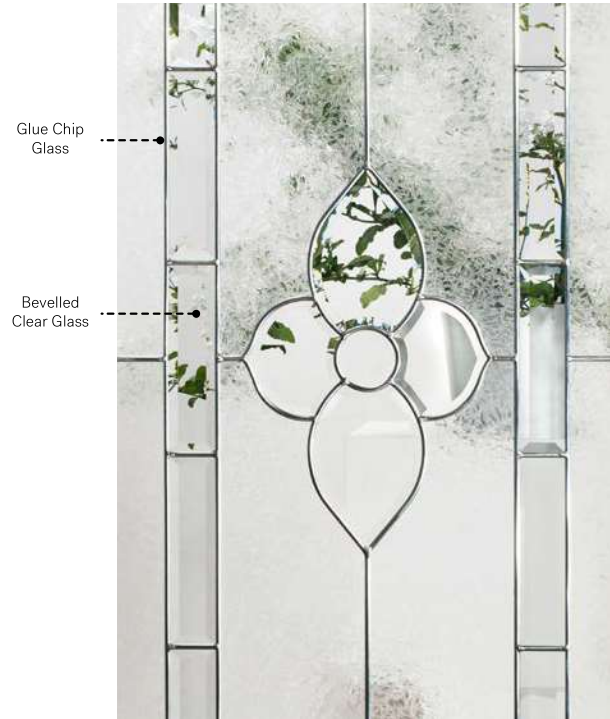

Stained Glass: Bevelled Pinhead glass and Diamond glass.

Caming: Zinc or Patina.

Frames: Contemporary or Novapvc.

Sidelites and transom: Looks great accompanied by Pinhead glass.

Available in custom sizes.

Frames: Contemporary or Novapvc.

Sidelites and transom: Looks great accompanied by Sandblasted finish glass.

Available in custom sizes.

Privacy Level **3/5**
SEMI-PRIVATE

Frames	22"×64"	22"×48"	22"×36"	22"×17"	22"×14 5/16"	22"×9"
Contemporary	07-263-060-009	07-263-057-008	07-263-050-013	07-263-259-006	07-263-260-005	07-263-210-005
Novapvc	07-263-060-001	07-263-057-001	07-263-050-001	07-263-259-001	07-263-260-001	07-263-210-001

Stained Glass: Bevelled clear glass and Glue Chip glass.

Caming: Zinc or Brass.

Frames: Novapvc or Stainable.

Sidelites and transom: Looks great accompanied by Glue Chip glass.

Available in custom sizes.

Privacy Level

2/5

SEMI-PRIVATE

Frames	22" × 48"			22" × 36"		
		Zinc	Brass		Zinc	Brass
Novapvc	10-002-057	004	002	10-002-050	009	003
Stainable	10-002-057	011	010	10-002-050	016	008

Frames	7" × 64"		8" × 48"		8" × 36"	
	Zinc	Brass	Zinc	Brass	Zinc	Brass
Novapvc	10-002-005	002	001	10-002-017	003	001
Stainable	10-002-005	018	017	10-002-017	015	014
					10-002-010	005
					10-002-010	010