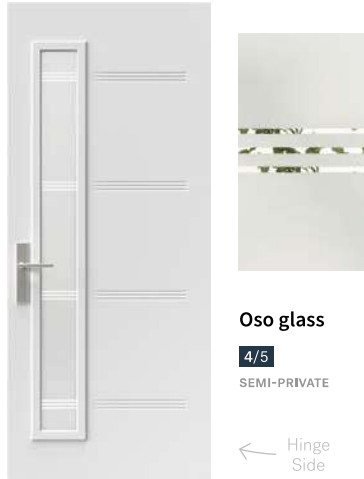

Era Embossment