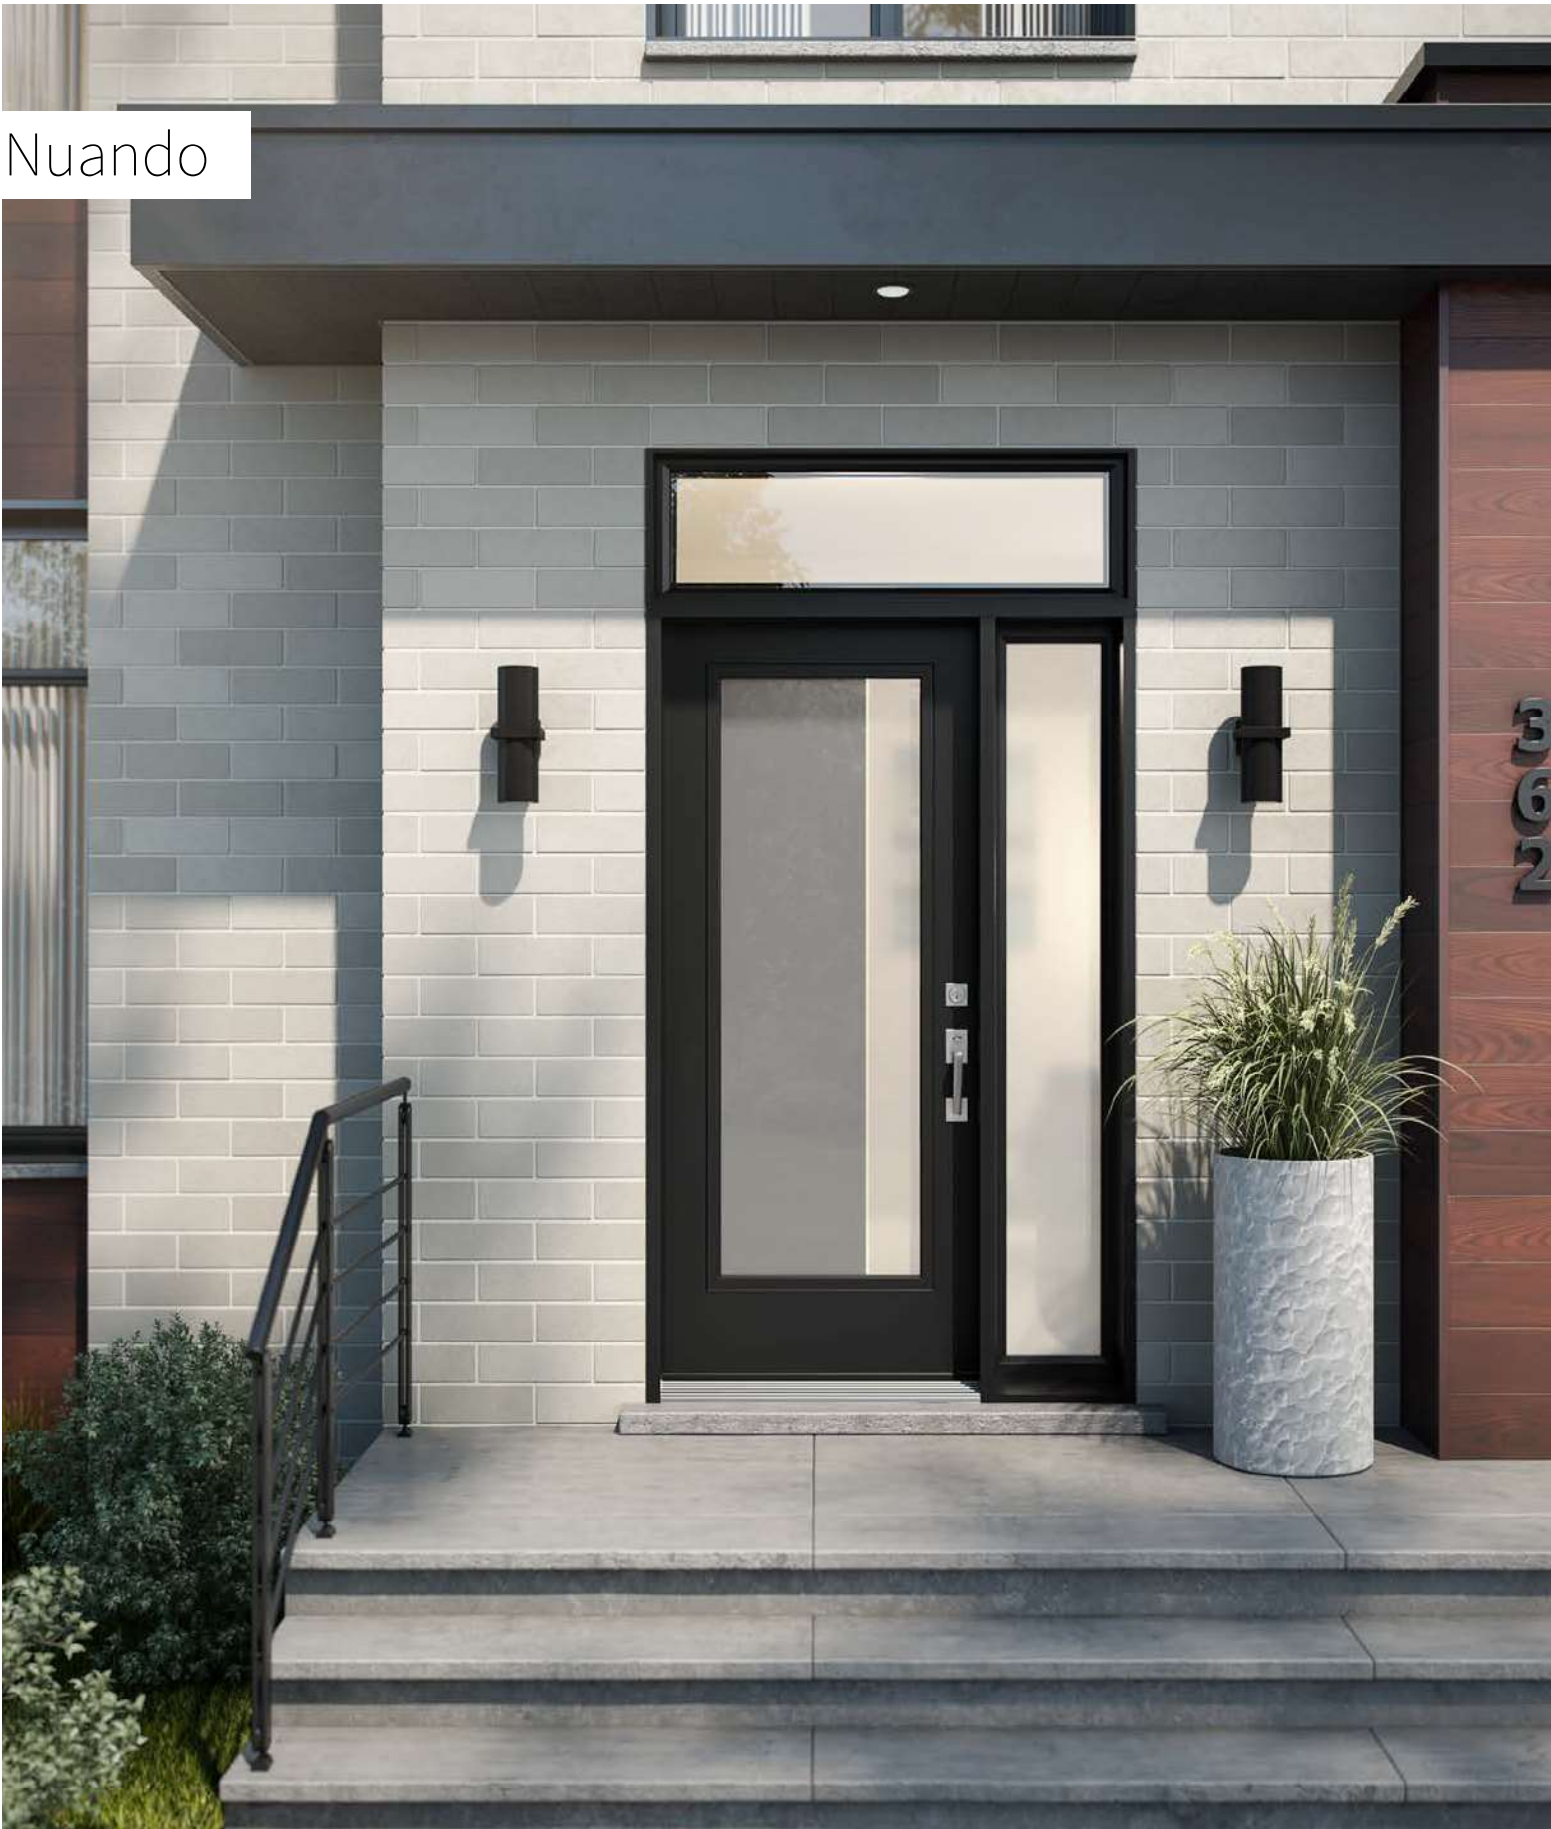

Nuando

Uno steel door. Nuando 22" x 64" right doorglass p.49. Sandblasted finish glass sidelite and clear glass transom.