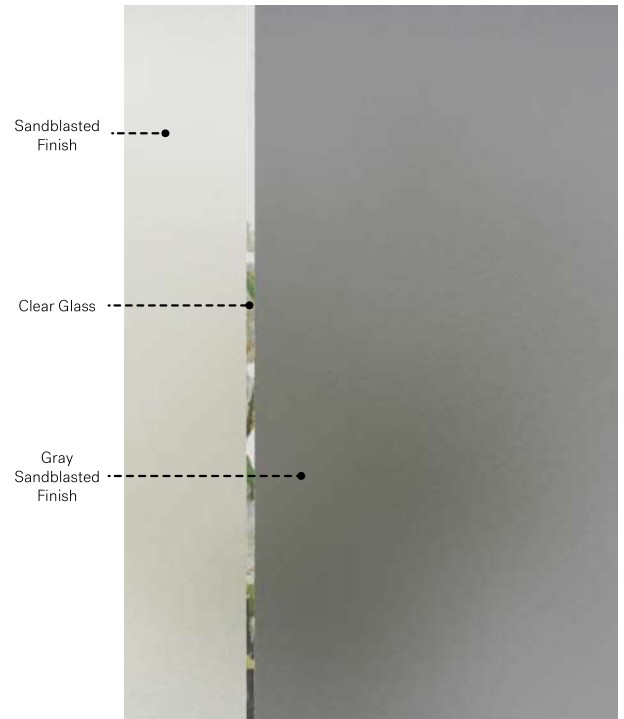

Nuando

Simple and minimalist, Nuando stands out with its gray sandblasted finish glass. This window matches the asymmetrical arrangement of windows and volumes on contemporary-style houses. Available in right or left versions.

Silkscreened glass: Gray sandblasted finish, white sandblasted finish and a clear glass line.

Frames: Contemporary or Novapvc.

Orientation: Available in left and right versions as seen from outside.

Sidelites and transom: Looks great accompanied by Sandblasted finish glass.

Privacy Level **4/5**
PRIVATE