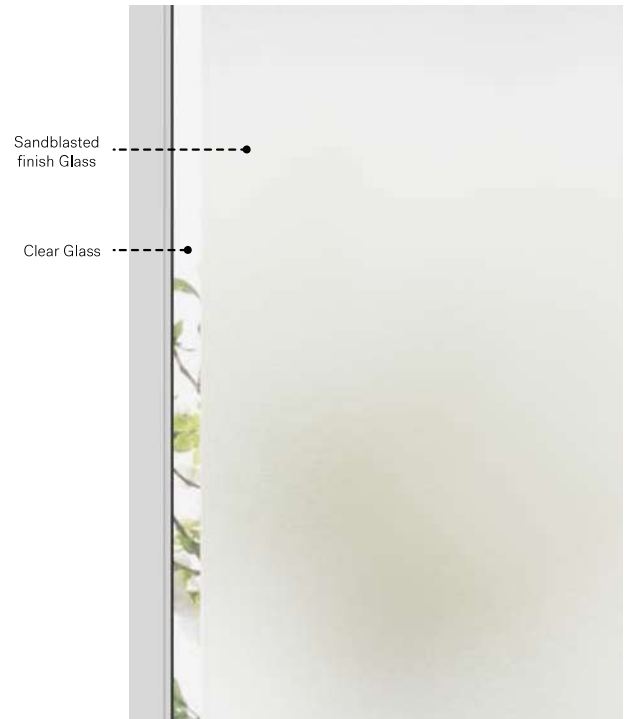

Side

Uno steel door. Side 22" x 64" left doorglass p.55. Sandblasted finish glass sidelite.

Side

The Side model combines privacy and visibility thanks to its sandblasted finish glass and subtle clear stripe on one side. This minimalist detail blends in with the simple, asymmetrical volumes of contemporary-style architecture. Side is the perfect choice for townhouses or multi-unit homes. Available in right or left versions.