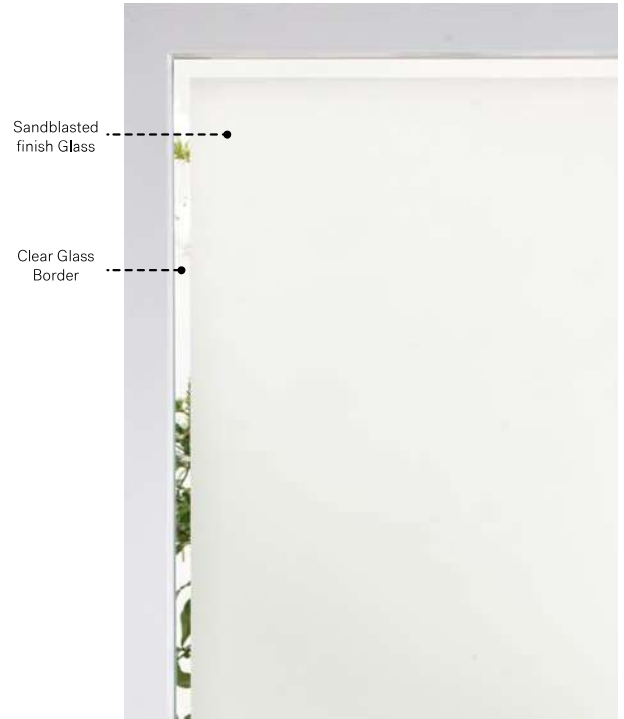

Edge

Featuring a Sandblasted finish centre surrounded by a clear border, Edge offers both privacy and visibility. Pair this versatile and timeless panel with any type of house, whether your style is contemporary or classic. Ideal for row houses or apartments.

Sandblasted finish Glass
Clear Glass Border

Textured glass: Clear glass and Sandblasted finish glass.
Frames: Contemporary, Novapvc or Stainable.
Sidelites and transom: Looks great accompanied by Sandblasted finish glass.
Available in custom sizes.

Privacy Level

4/5

PRIVATE

Frames	22"×80"	22"×9"	8"×80"	22"×64"*	22"×48"	22"×36"	22"×17"
Contemporary	08-079-064-037	08-079-210-055	08-079-020-023	08-079-060-202	08-079-057-097	08-079-050-271	08-079-259-104
Novapvc	08-079-064-038	08-079-210-056	08-079-020-024	08-079-060-203	08-079-057-098	08-079-050-261	08-079-259-105
Stainable	08-079-064-039	N/A	08-079-020-025	08-079-060-204	08-079-057-099	08-079-050-262	N/A

* 20"×64" format also available

Frames	22"×14⁵/₁₆"	22"×12"	7"×64"	8"×48"	8"×36"	13⁷/₈"×79" Tip-to-tip	Elevation and Q470 Venting Units
Contemporary	08-079-260-057	08-079-053-025	08-079-005-196	08-079-017-102	08-079-010-189	08-079-211-039	page 105, page 109
Novapvc	N/A	08-079-053-026	08-079-005-197	08-079-017-103	08-079-010-184		
Stainable	N/A	N/A	08-079-005-198	08-079-017-104	08-079-010-185