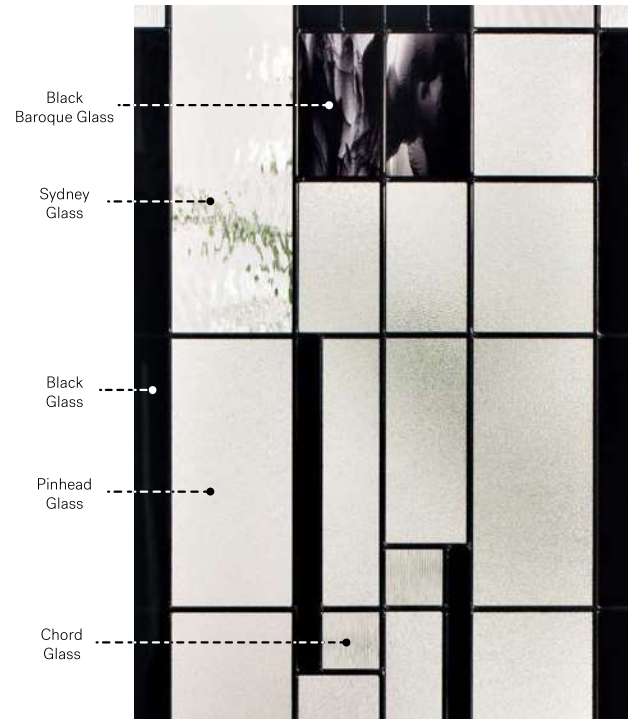

Kallima

Kallima will charm lovers of glass. Characterised by its handmade pieces of blended black and clear glass, the Kallima offers an exclusive look everytime.

Stained Glass: Chord glass, Sydney glass, Black glass, Black Baroque glass and Pinhead glass.

Caming: Patina.

Frames: Contemporary, Novapvc or Stainable.

Sidelites and transom: Looks great accompanied by Pinhead glass.

Available in custom sizes.

Privacy Level **4/5**
PRIVATE

Frames 22" x 64"
Contemporary 10-229-060-009
Novapvc 10-229-060-001
Stainable 10-229-060-003