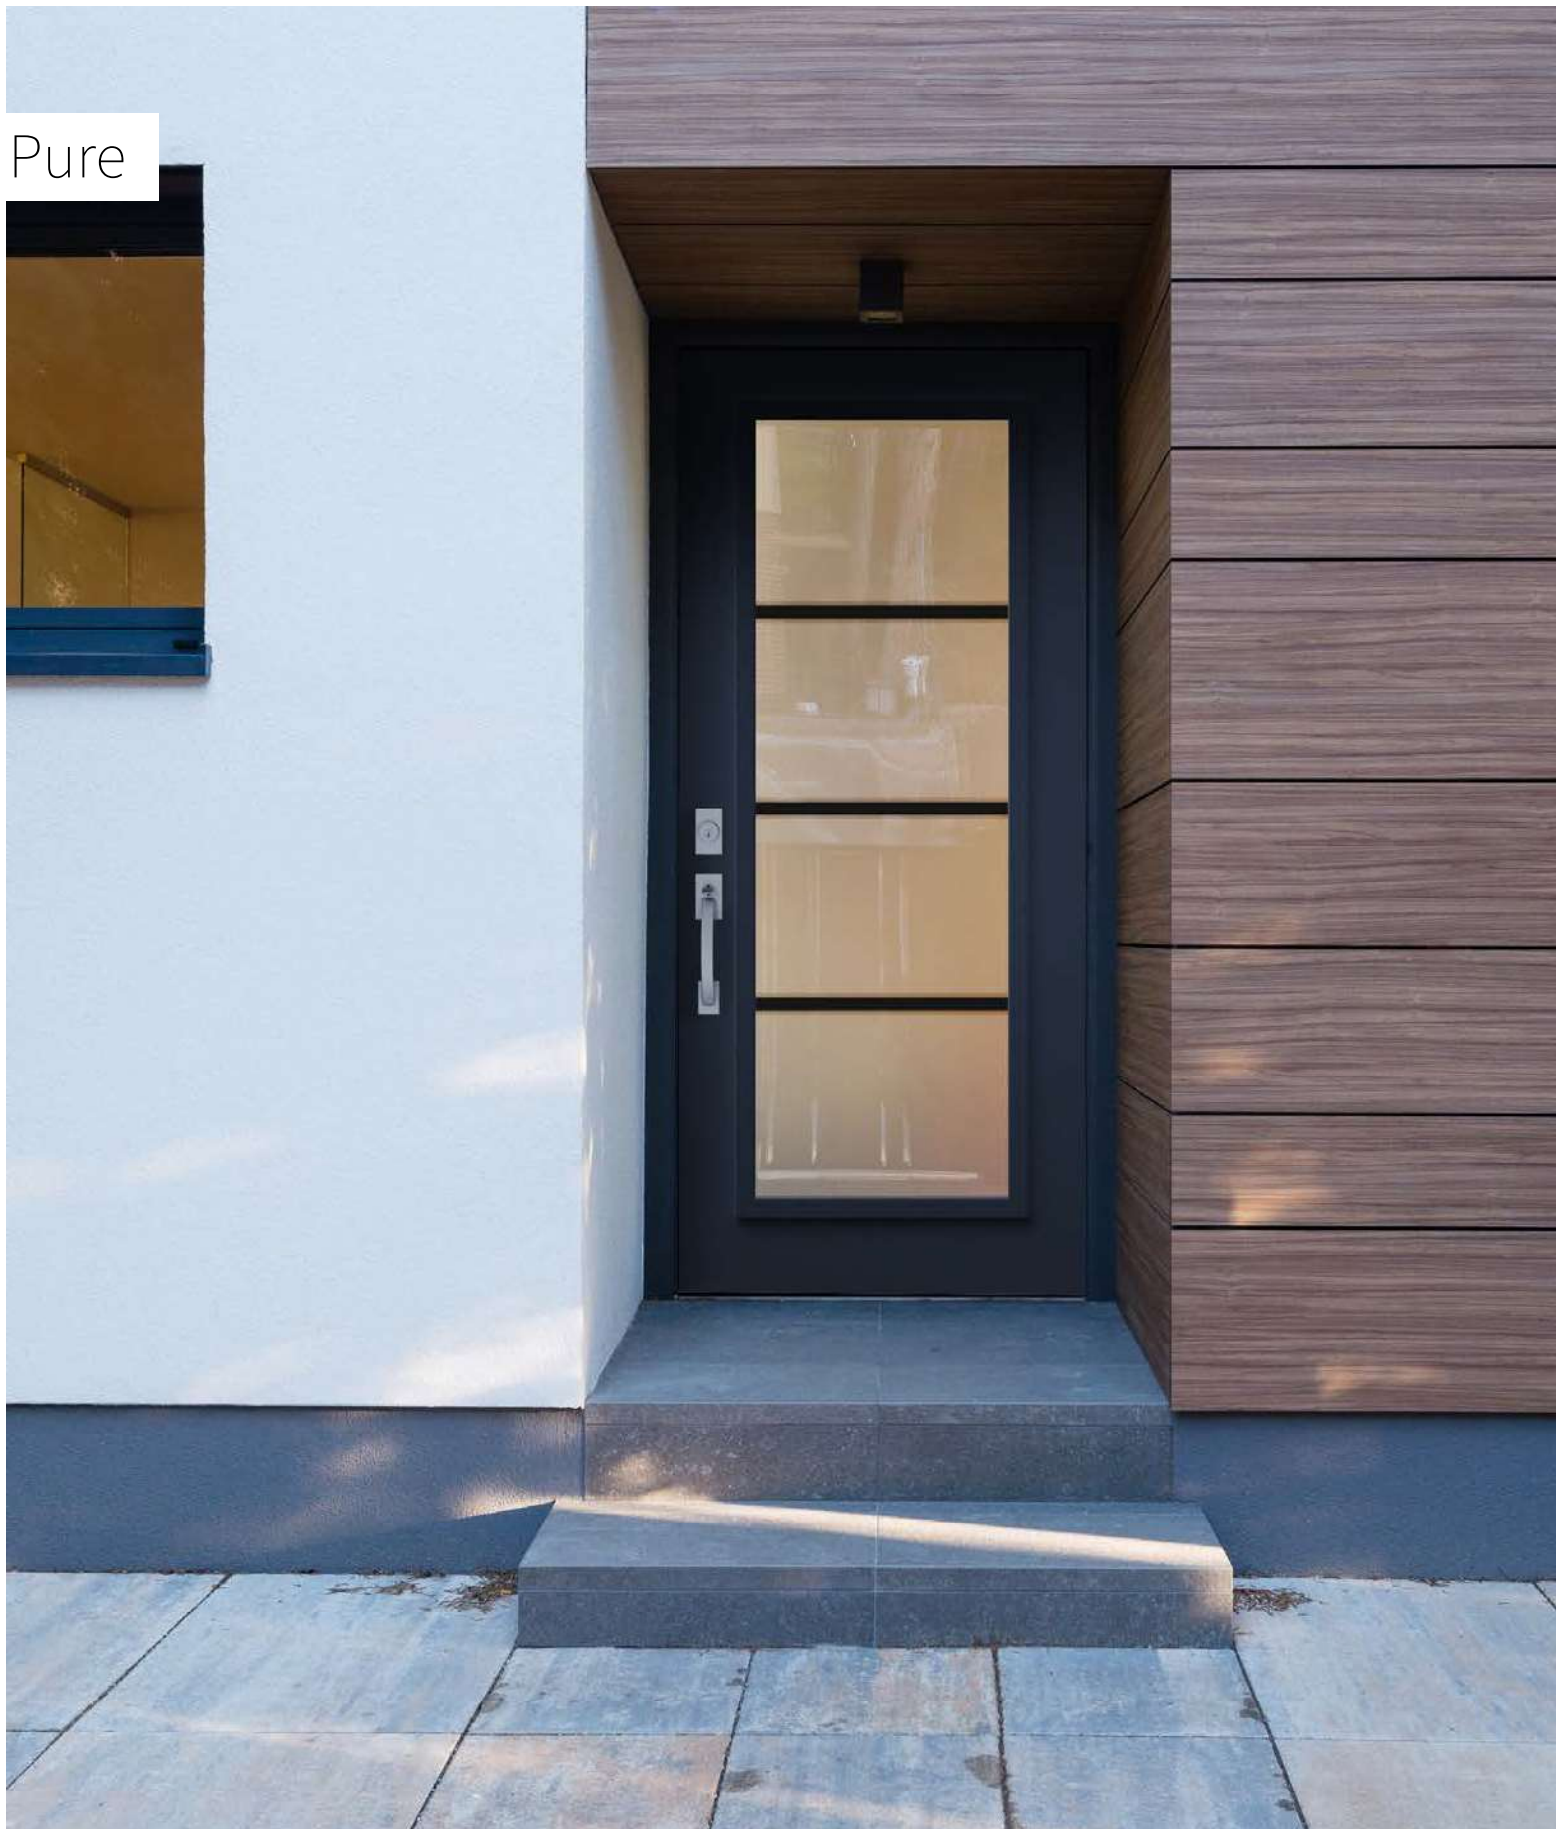

Pure

Uno steel door. Pure 22"×64" doorglass p.51.

Pure

Pure adds refinement to your home. An ideal match with black windows and horizontal mullions, Pure is interesting for new construction as well as renovation projects. The subtle clear lines on this silkscreened glass provide a view to the outdoors while ensuring privacy.