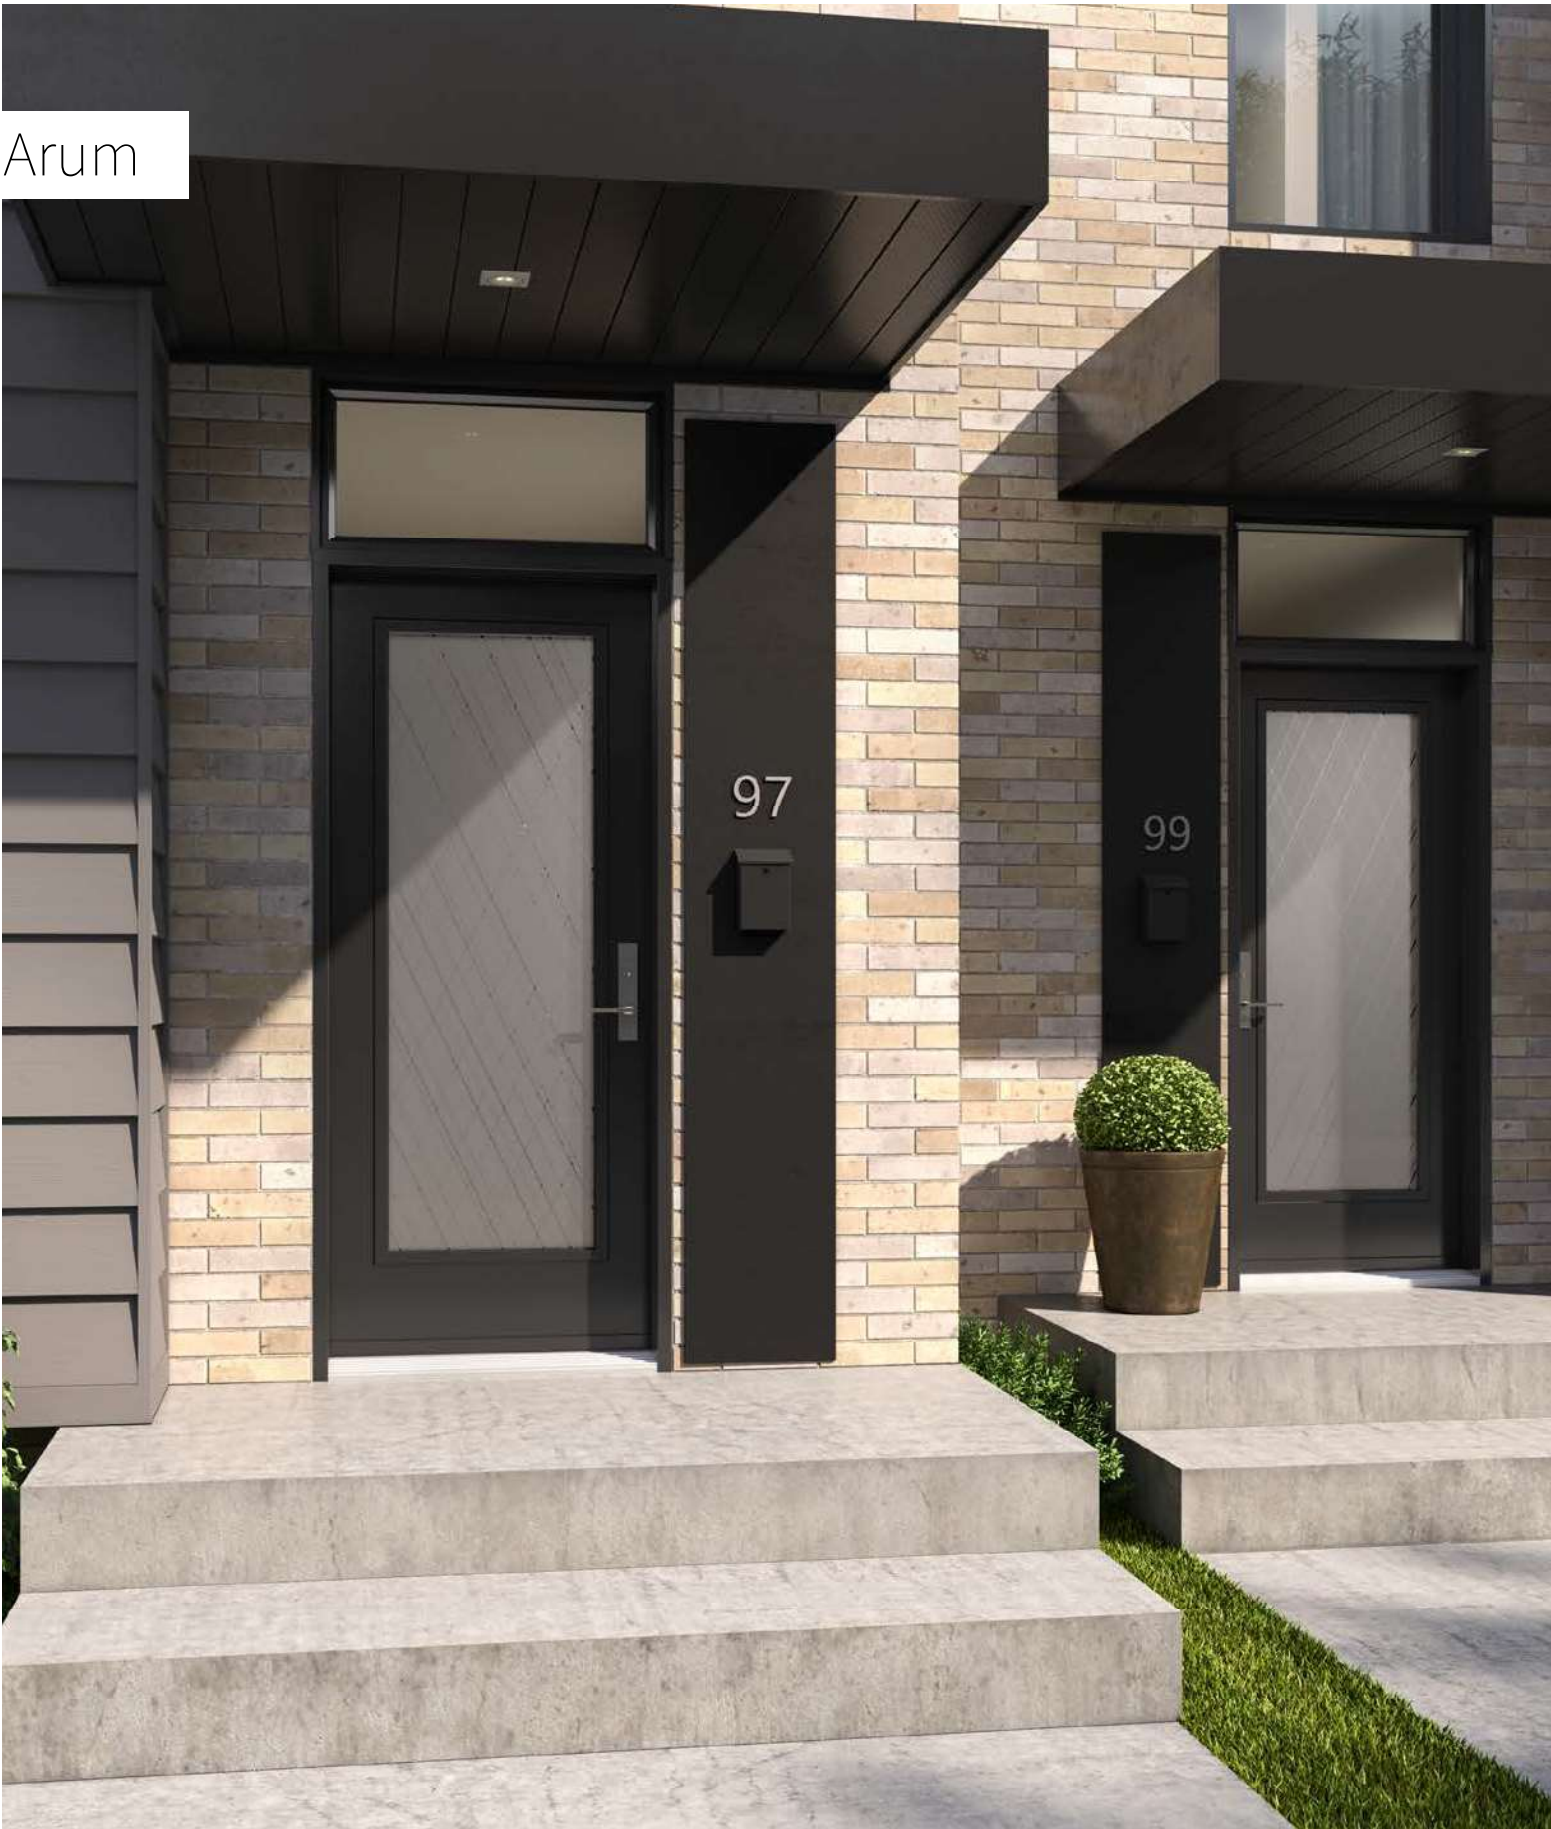

Arum

Uno steel door. Arum 22" x 64" doorglass p.29. Clear glass transom.

Arum

Arum offers the simplicity of Sandblasted finish glass with an elegant design and a high degree of privacy. Fine diagonal lines intertwine to create a pattern that will enhance the look of your home for both renovation and new construction projects.