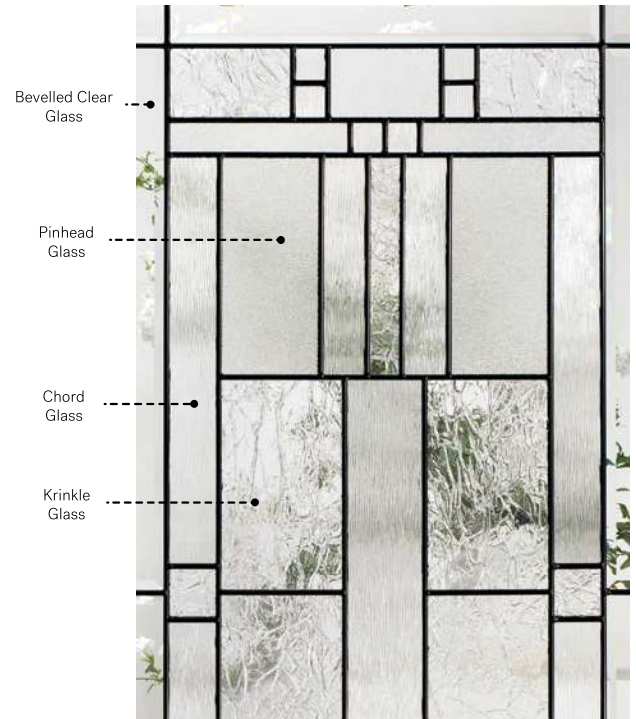

Cachet

Cachet's Prairie-style design blends four striking textures to make your home stand out. On sunny days, enjoy a dazzling light effect in your entryway.

Stained glass: Bevelled clear glass, Krinkle glass, Chord glass and Pinhead glass.

Caming: Zinc or Patina.

Frames: Contemporary, Novapvc or Stainable.

Sidelites and transom: Looks great accompanied by Pinhead glass.

Available in custom sizes.

Privacy Level **3/5**
SEMI-PRIVATE