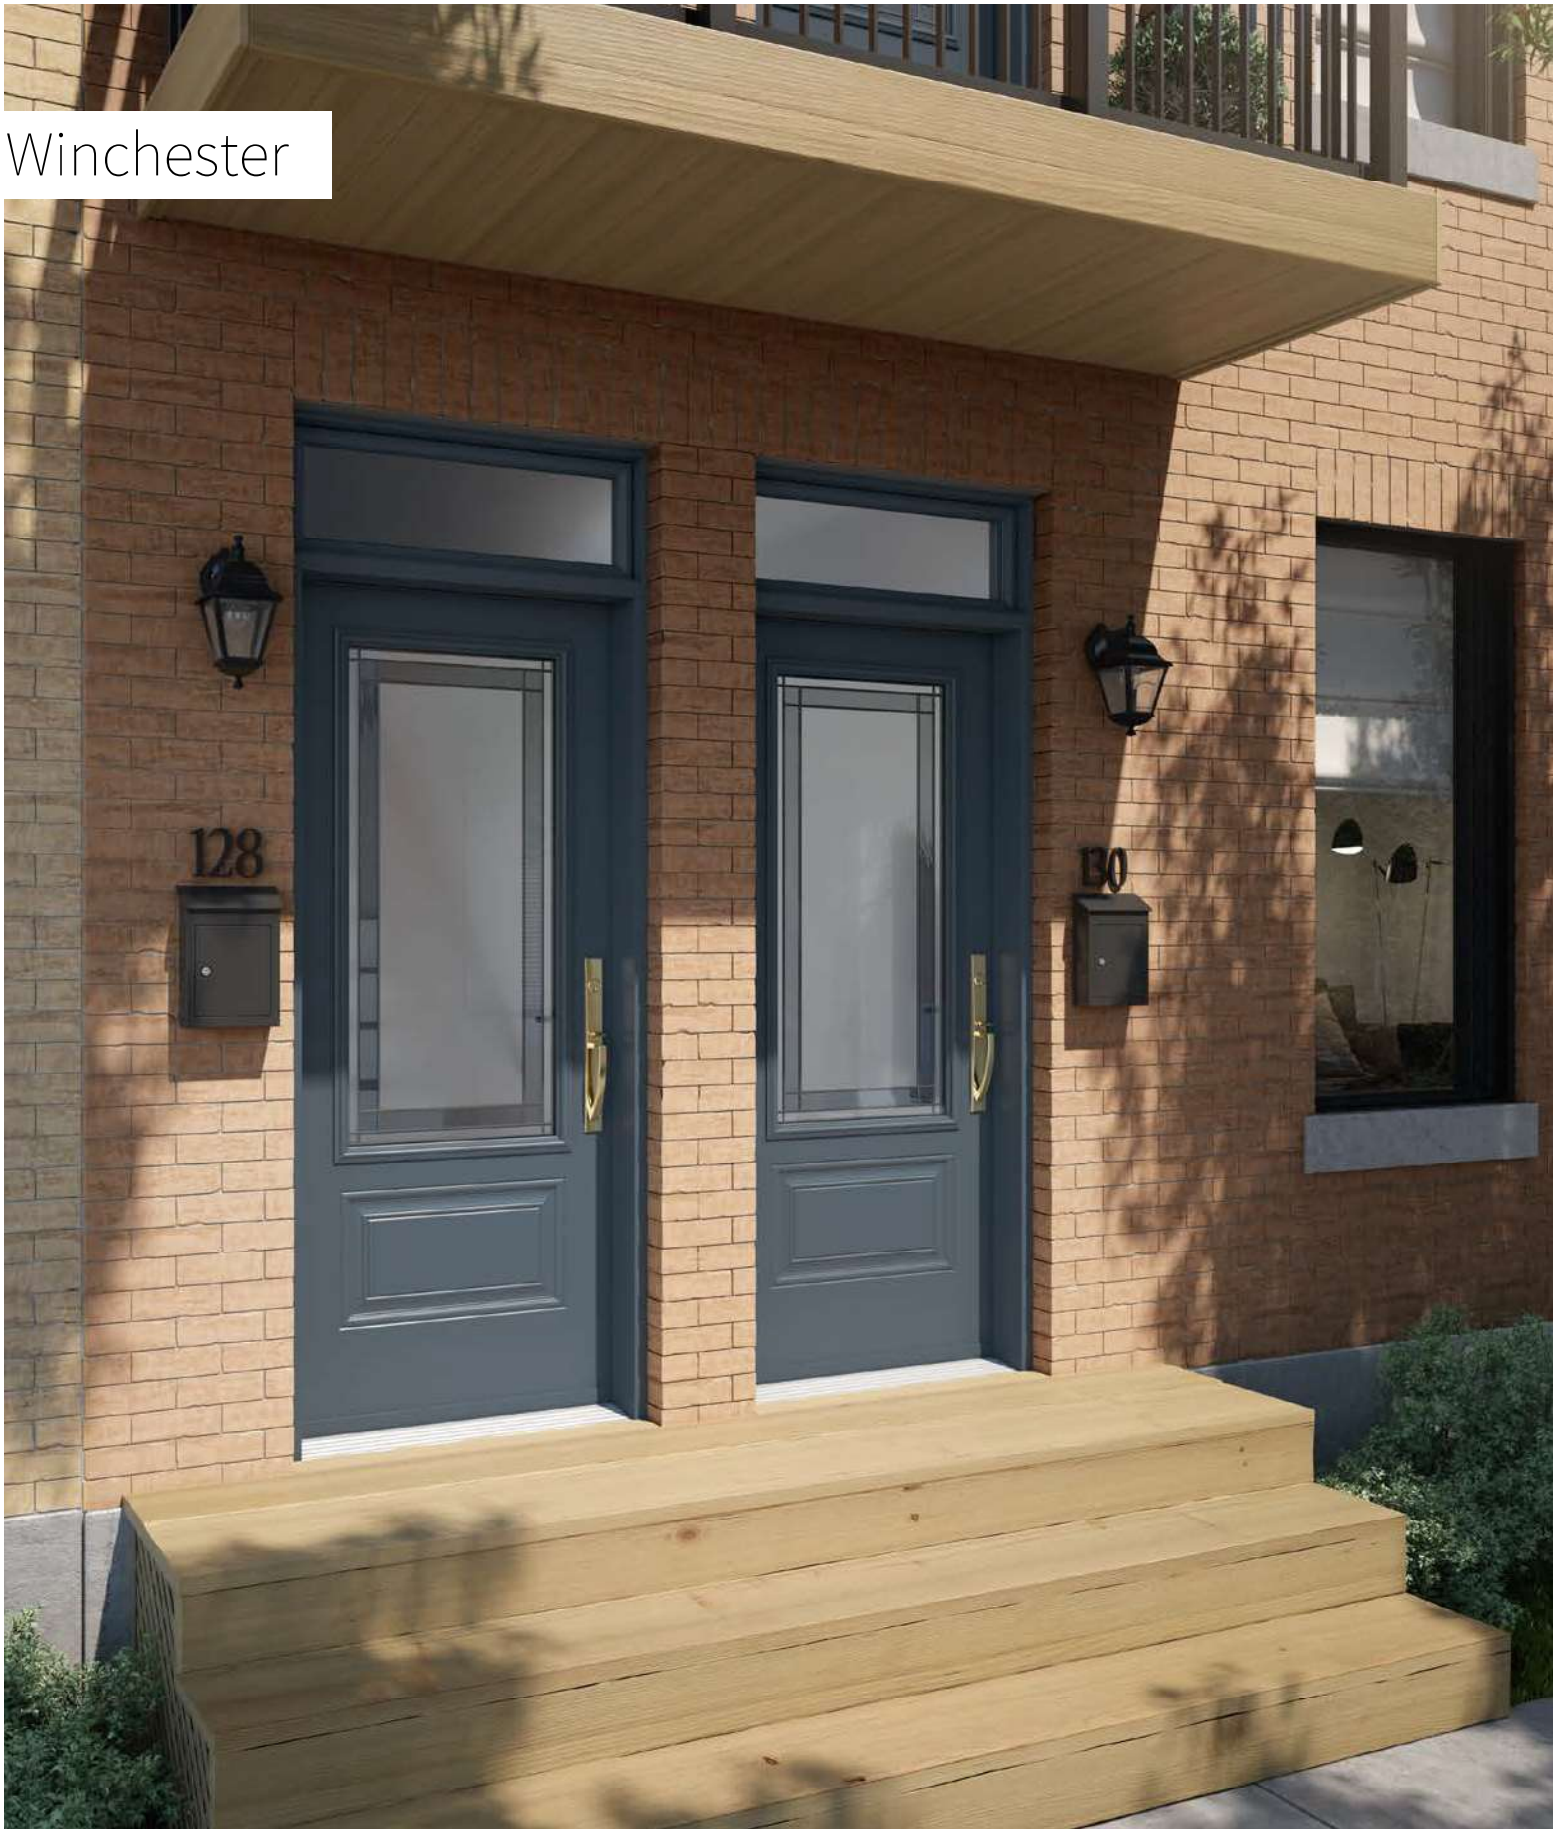

Winchester

Orleans steel door p.19. Winchester 22" x 48" doorglass p.95. Satin finish glass transom.