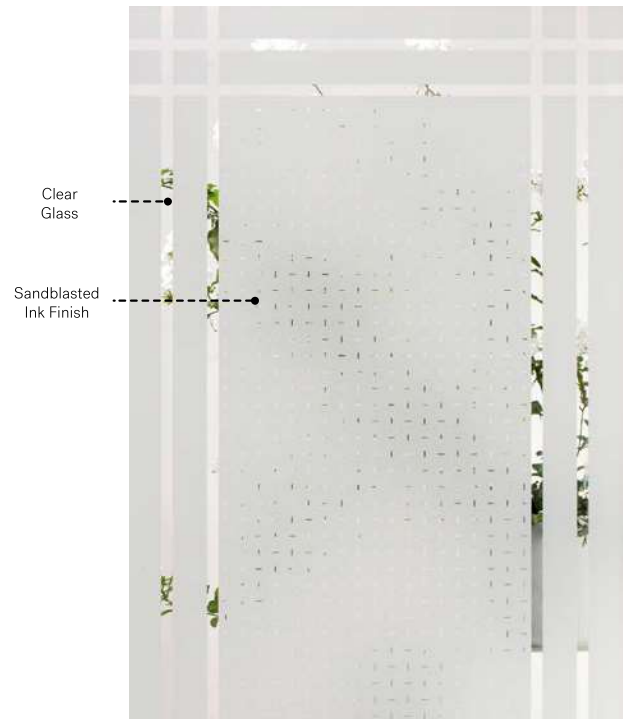

Transit

With its simple and classic framed configuration, Transit is perfect for achieving a timeless look while also being a good fit with contemporary styles.

Silkscreened glass: Sandblasted finish on clear glass.

Frames: Contemporary or Novapvc.

Sidelites and transom: Looks great accompanied by Sandblasted finish glass.

Available in custom sizes.

Privacy Level **3/5**
SEMI-PRIVATE

Frames	22"×64"	22"×48"	22"×36"	22"×17"	22"×14 5/16"	22"×9"
Contemporary	07-263-060-009	07-263-057-008	07-263-050-013	07-263-259-006	07-263-260-005	07-263-210-005
Novapvc	07-263-060-001	07-263-057-001	07-263-050-001	07-263-259-001	07-263-260-001	07-263-210-001

Frames	7"×64"	8"×48"	8"×36"	Elevation and Q470 Venting Units
Contemporary	07-263-005-007	07-263-017-008	07-263-010-008	page 105, page 109
Novapvc	07-263-005-001	07-263-017-001	07-263-010-001