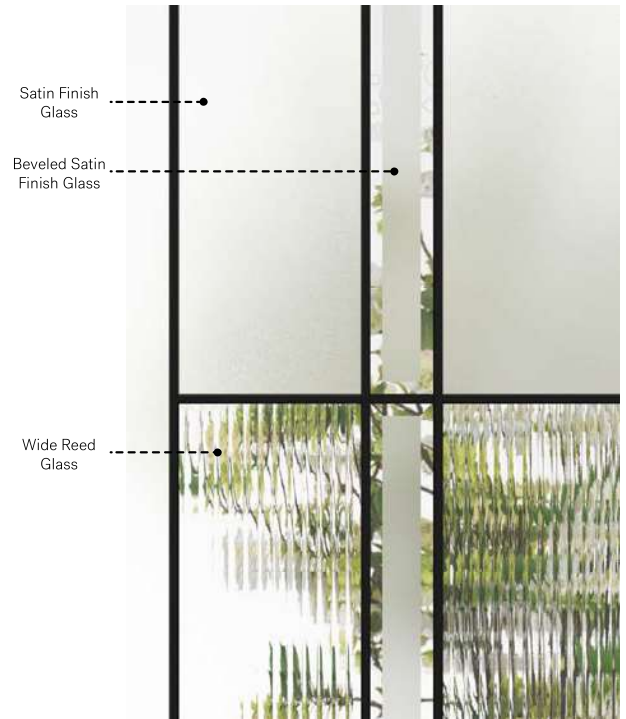

Nobel

A sophisticated looking stained glass designed for today's architectural styles. This model expresses all its nobility thanks to a bold composition and contrasting textures. Nobel will enhance contemporary or classic style single-family homes.

Stained Glass: Satin finish glass, Beveled Satin finish glass and Wide Reed glass.
Caming: ¼" wide flat Patina caming.
Frames: Contemporary or Novapvc.
Sidelites and transom: Looks great accompanied by Satin finish glass.
Available in custom sizes.

Privacy Level **3/5**
SEMI-PRIVATE

Frames	22"×64"	22"×48"	22"×36"	7"×64"	8"×48"	8"×36"
Contemporary	10-395-060-005	10-395-057-005	10-395-050-005	10-395-005-005	10-395-017-005	10-395-010-005
Novapvc	10-395-060-001	10-395-057-001	10-395-050-001	10-395-005-001	10-395-017-001	10-395-010-001