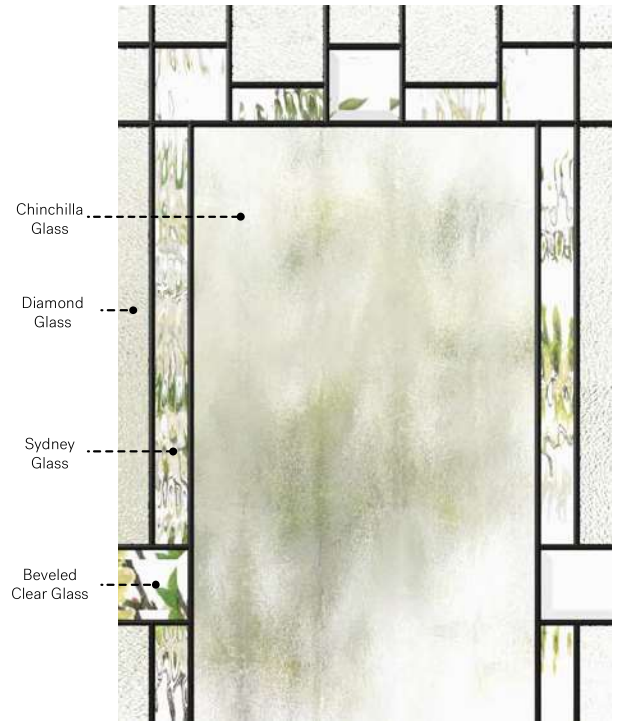

Portrait

This Craftsman style inspired stained glass is made up of textures that evoke the beauty of nature. While the chinchilla glass dances with the sun, its diamond glass fills your entrance with sparkling light.

Stained glass: Chinchilla glass, beveled clear glass, Diamond glass and Sydney glass.

Caming: Patina.

Frames: Contemporary, Novapvc.

Sidelites and transom: Looks great accompanied by Chinchilla glass.

Available in custom sizes.

Privacy Level

4/5

PRIVATE

Frames 22" x 64"
Contemporary 10-402-060-005
Novapvc 10-402-060-001

22" x 48"
10-402-057-005
10-402-057-001

22" x 36"
10-402-050-005
10-402-050-001

22" x 14 7/16"
10-402-260-005
10-402-260-001

Frames 7" x 64"
Contemporary 10-402-005-005
Novapvc 10-402-005-001

8" x 48"
10-402-017-005
10-402-017-001

8" x 36"
10-402-010-005
10-402-010-001