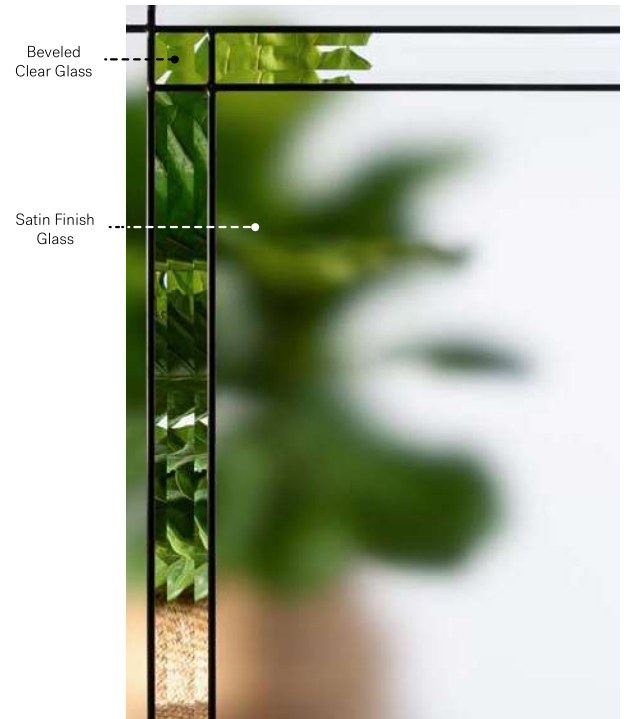

Verso

Soho steel door p.17. Verso 22" x 48" doorglass p.93.

Verso

With its simple and elegant intersecting lines, Verso is a timeless homage to the art of glass cutting.

V-Groove: Polished V-Groove lines on Sandblasted finish glass.
Frames: Contemporary, Novapvc or Stainable.
Sidelites and transom: Looks great accompanied by Sandblasted finish glass.
 Available in custom sizes.

Winchester

Orleans steel door p.19. Winchester 22" x 48" doorglass p.95. Satin finish glass transom.

Winchester

Classic style doorglass in its simplest form. Sleek and balanced, Winchester offers a rich, contrasting mix of Clear and Satin finish glass with black patina coming. With its elegant beveled clear glass border, Winchester provides both privacy and visibility.