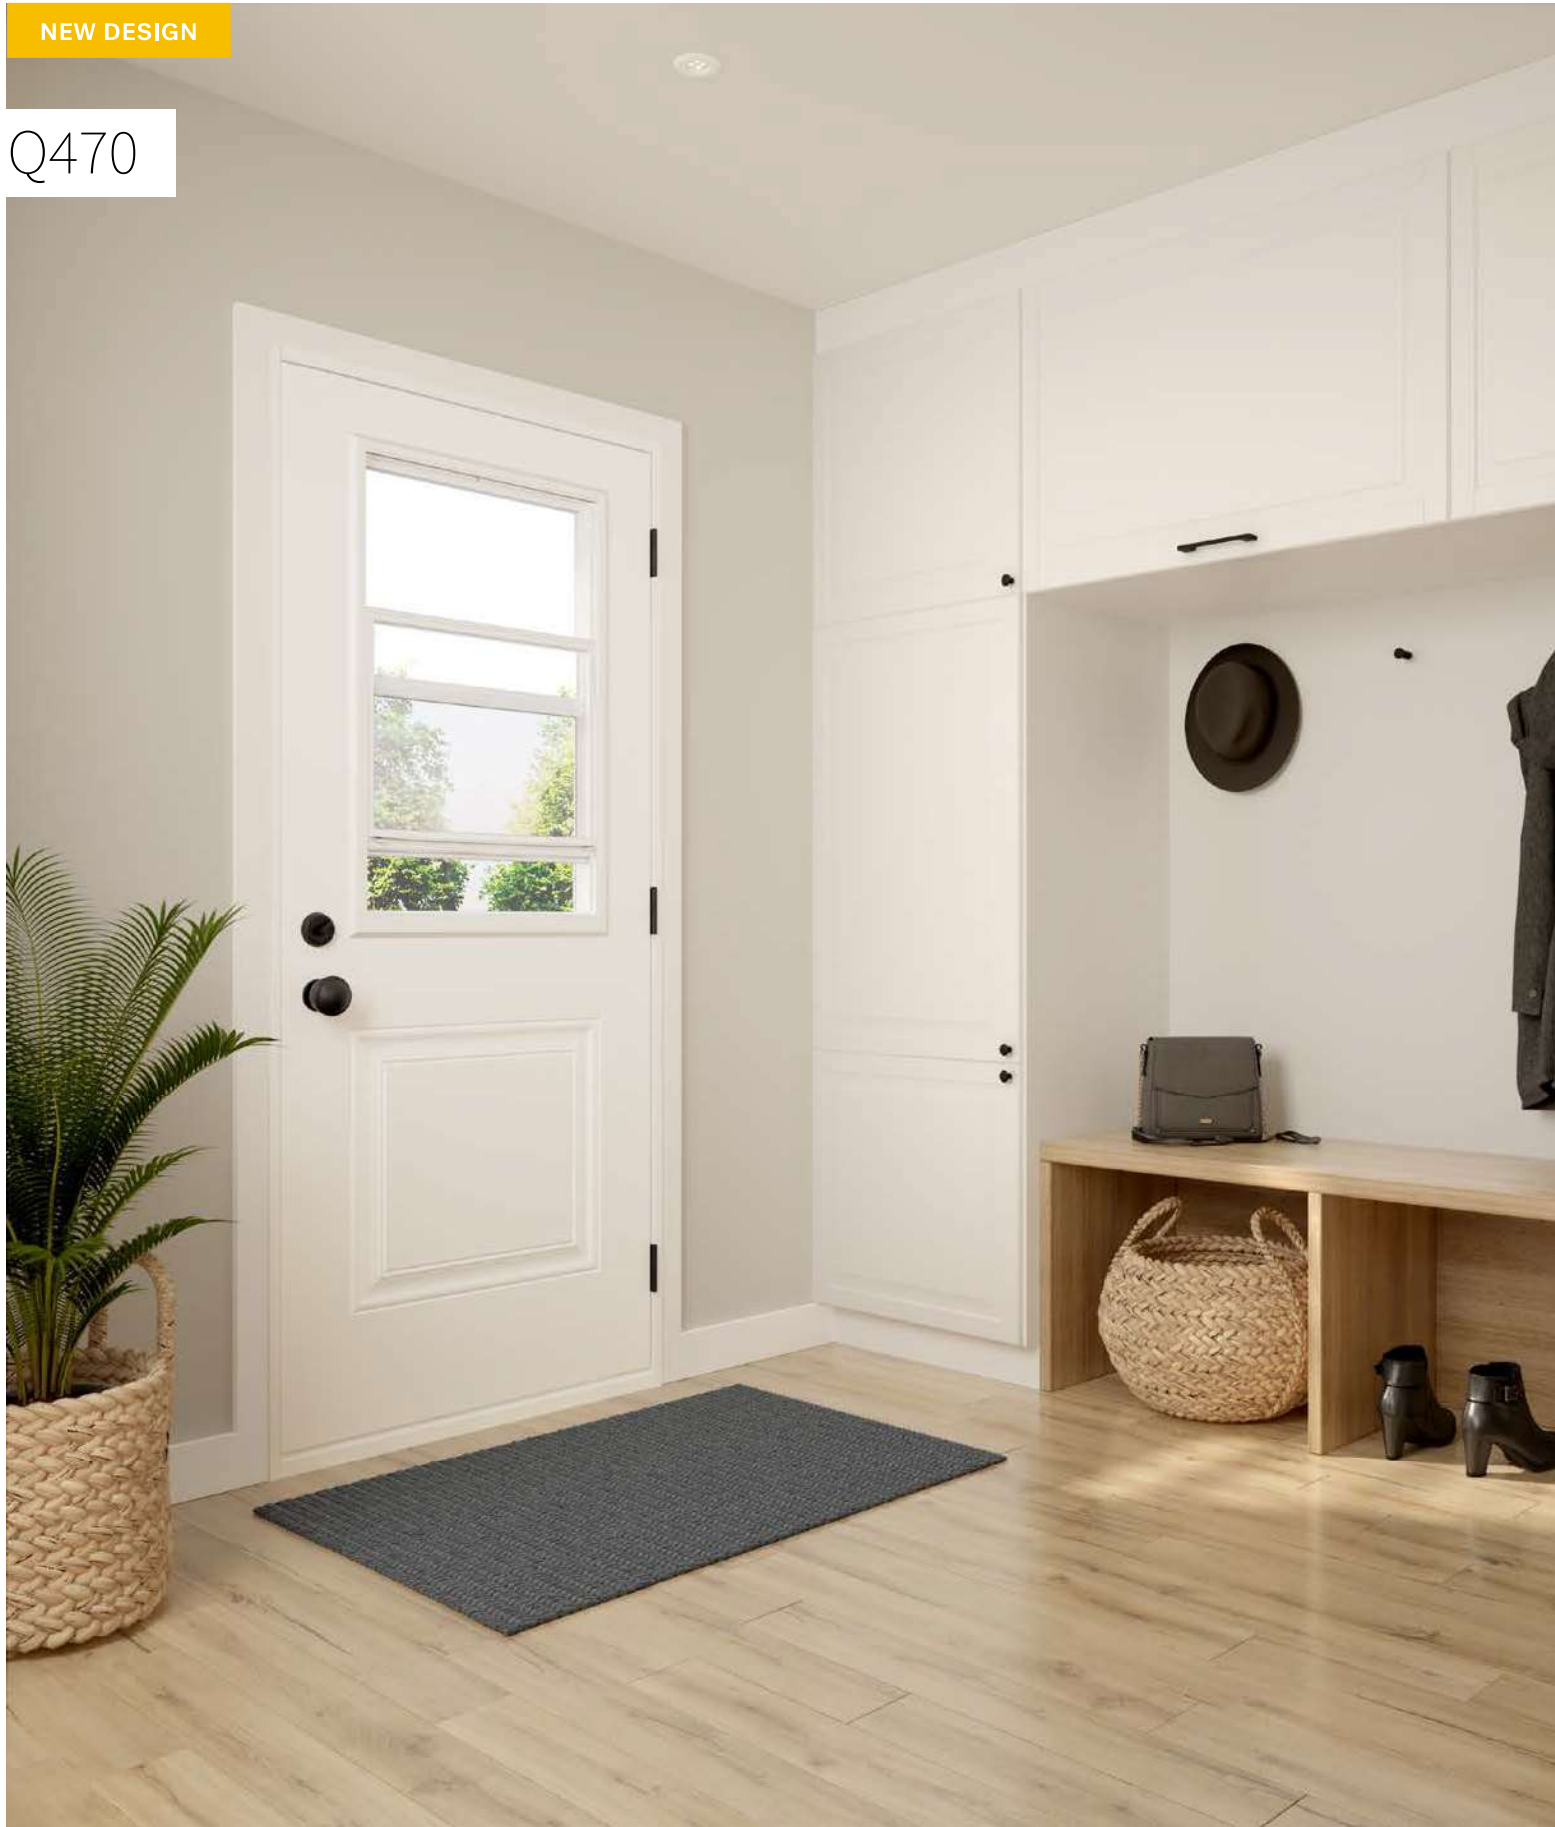

NEW DESIGN

Q470

6 Panel steel door p.20. Q470 22" x 36" venting unit with clear glass p.109.