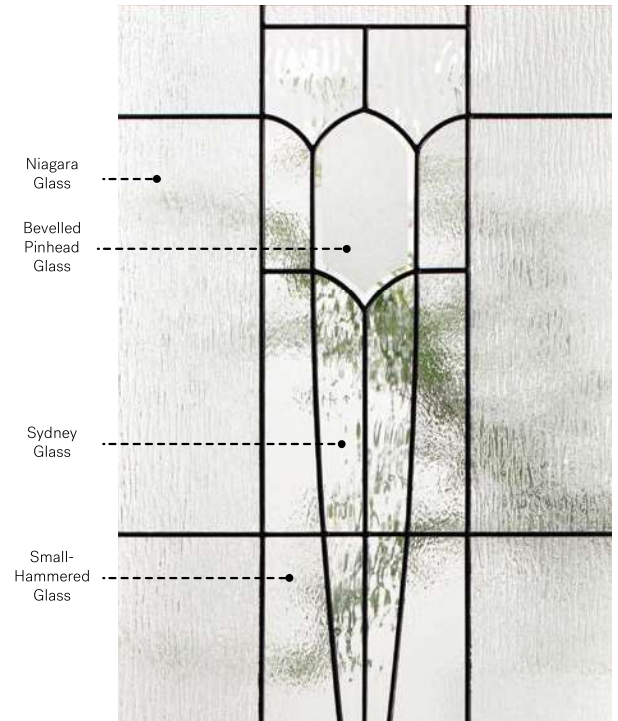

Mistral

Orleans steel door p.19. Mistral 22"×48" doorglass p.82.

Mistral

A nod to Art Nouveau illustrations, Mistral is a tableau of simple, slender shapes.

Stained glass : Niagara glass, Sydney glass, bevelled Pinhead glass and Small-hammered glass.

Caming : Zinc or Patina.

Frames : Novapvc or Stainable.

Sidelites and transom : Looks great accompanied by Niagara glass.

Available in custom sizes.

Privacy Level **3/5**
SEMI-PRIVATE

Frames	22" x 64"	22" x 48"	22" x 36"	22" x 17"	22" x 14 7/16"
Novapvc	10-310-060	10-310-057	10-310-050	10-310-259	10-310-260
Stainable	10-310-060	10-310-057	10-310-050	10-310-259	N/A
	Zinc Pat. 006 001	Zinc Pat. 007 001	Zinc Pat. 008 001	Zinc Pat. 006 001	Zinc Pat. 006 001
	009 005	009 004	010 006	008 004	

Opal

Orleans steel door with Prestige Mouldings p.19. Opal 22" x 48" doorglass p.85.

Opal

Opal is the result of a rich arrangement of bevelled glass in a timeless style. Clear and Satin finish glass will ensure the privacy of your home while allowing light to flood in. The softness of its simple and symmetrical shapes will add elegance to your architecture.