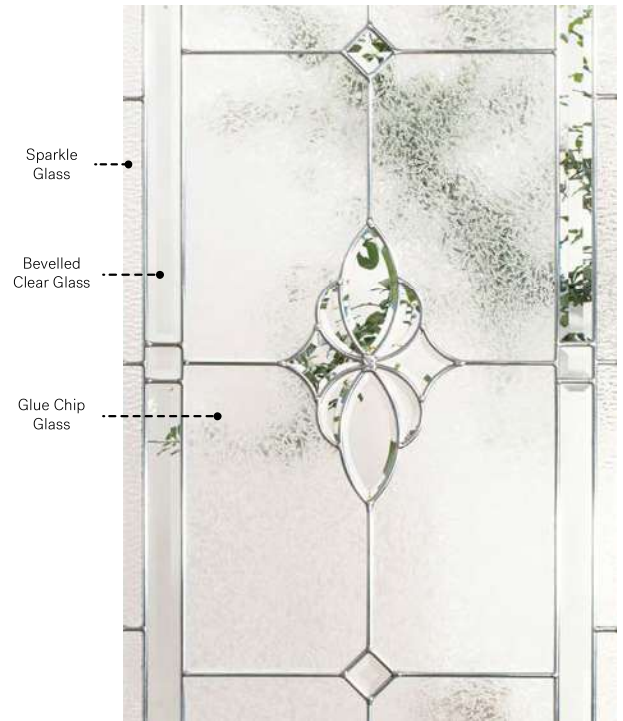

Mystique

Showcasing the beauty of handcrafted glass, Mystique combines pieces of bevelled glass to highlight its delicate centrepiece and create a stunning light effect.

Stained glass: Sparkle glass, Glue Chip glass and bevelled clear glass.

Caming: Zinc or Brass.

Frames: Novapvc or Stainable.

Sidelites and transom: Looks great accompanied by Glue Chip glass.

Available in custom sizes.

Privacy Level **2/5**
SEMI-PRIVATE

Frames 22" x 64"

22" x 48"