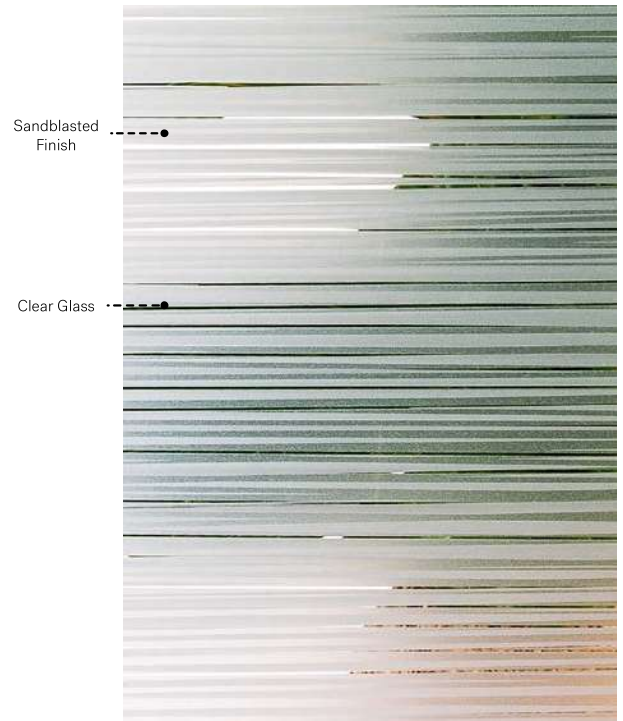

Kira

Two layers of fine, Sandblasted finish lines overlap to create a natural looking pattern that provides a good degree of privacy. Kira delicately filters light and fills your entrance with a sense of calm.

Silkscreened glass: Dual layered Sandblasted finish on clear glass.

Frames: Contemporary or Novapvc.

Sidelites and transom: Looks great accompanied by Sandblasted finish or Clear glass.

Privacy Level **3/5**
SEMI-PRIVATE

Frames	22" x 64"	22" x 48"	22" x 36"	22" x 17"	22" x 12"
Contemporary	07-381-060-002	07-381-057-002	07-381-050-002	07-381-259-002	07-381-053-002
Novapvc	07-381-060-001	07-381-057-001	07-381-050-001	07-381-259-001	07-381-053-001

Frames	7" x 64"	13 7/8" x 79" Tip-to-tip
Contemporary	07-381-005-002	07-381-211-001
Novapvc	07-381-005-001