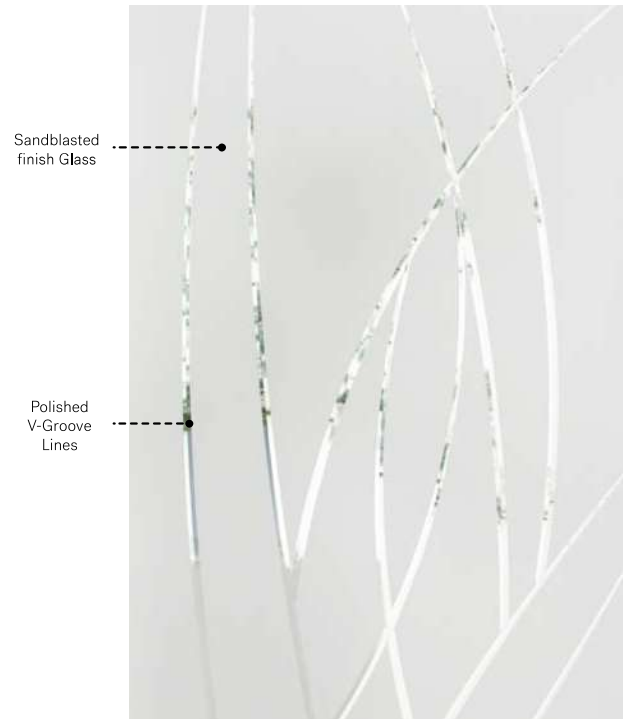

Alys

Alys' V-Groove design suggests motion and is at once natural and abstract, bringing your entryway to life with its dynamic composition.

V-Groove: Polished V-Groove lines on Sandblasted finish glass.

Frames: Contemporary, Novapvc or Stainable.

Sidelites and transom: Looks great accompanied by Sandblasted finish glass.

Available in custom sizes.

Sandblasted finish Glass

Polished V-Groove Lines

Privacy Level