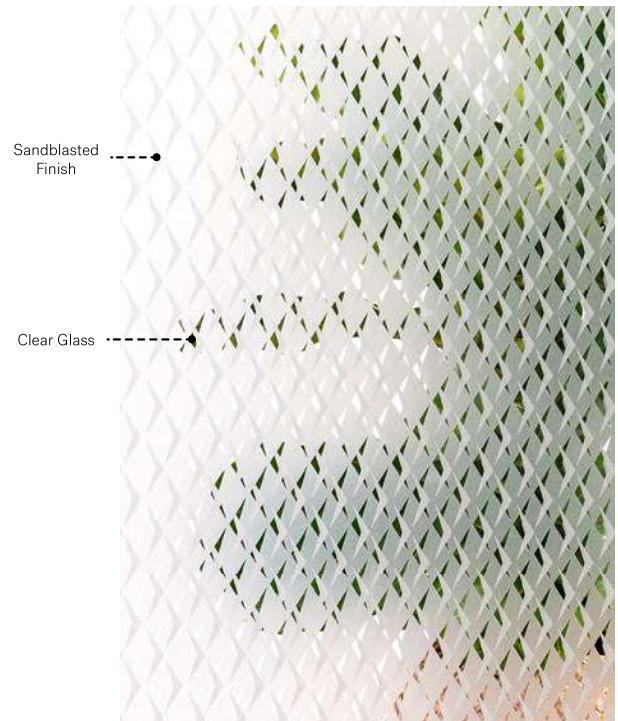

- Silkscreened glass:** Sandblasted finish on clear glass.
- Frames:** Contemporary or Novapvc.
- Orientation:** Available in left and right versions as seen from outside.
- Sidelites and transom:** Looks great accompanied by Sandblasted finish or Clear glass.

Versum

Uno steel door. Versum 22" x 12" (4x) doorglass p.57. Clear glass sidelites, custom size.

Versum

With its sharp, dual-layered geometric pattern, Versum will be the focal point of your entrance's design scheme. When paired with rich colors and bold furniture, Versum is a lively addition to a retro style decor.

Silkscreened glass: Dual layered Sandblasted finish on clear glass.
Frames: Contemporary or Novapvc.
Sidelites and transom: Looks great accompanied by Sandblasted finish or Clear glass.

Privacy Level **3/5**
SEMI-PRIVATE