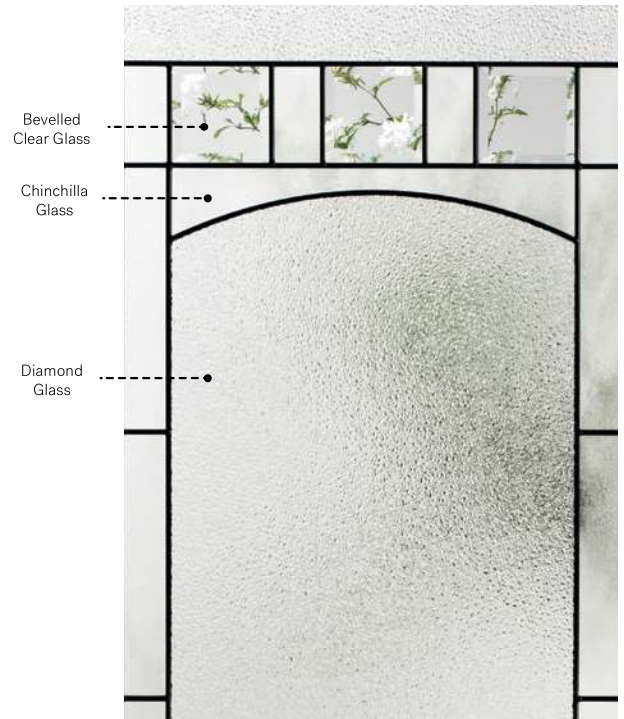

Bistro

With its arched central piece crowned by bevelled clear glass, Bistro offers a consistently classic and natural look. Bistro will rejuvenate any exterior.

Stained glass: Chinchilla glass, bevelled clear glass and Diamond glass.

Caming: Zinc or Patina.

Frames: Contemporary, Novapvc or Stainable.

Sidelites and transom: Looks great accompanied by Chinchilla glass.

Available in custom sizes.

Privacy Level **3/5**
SEMI-PRIVATE

					
Frames	22" x 64"	22" x 48"	22" x 36"	22" x 17"	22" x 14 7/16"
	Zinc Pat.	Zinc Pat.	Zinc Pat.	Zinc Pat.	Zinc Pat.
Contemporary	10-258-060-010 012	10-258-057-011 013	10-258-050-011 013	10-258-259-007 009	10-258-260-007 001
Novapvc	10-258-060-009 001	10-258-057-010 001	10-258-050-010 001	10-258-259-005 001	10-258-260-006 008
Stainable	10-258-060-011 005	10-258-057-012 005	10-258-050-012 006	10-258-259-008 004	N/A