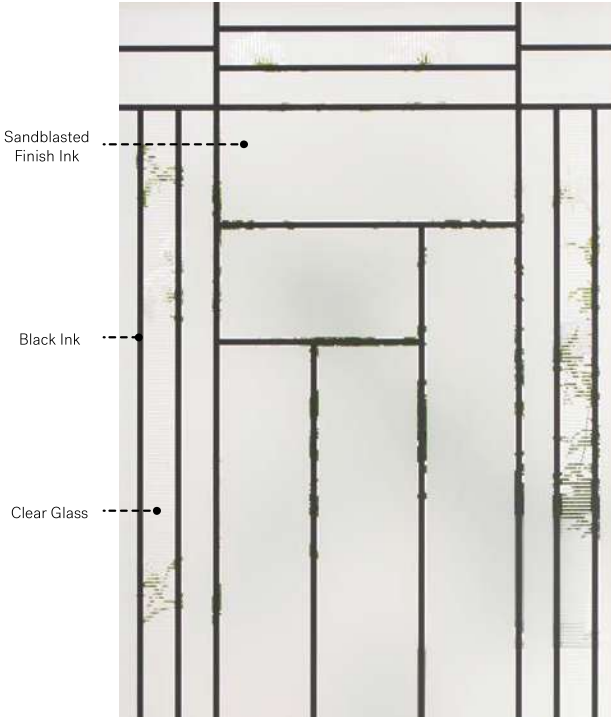

Louisbourg

Orleans steel door p.19. Louisbourg 22" x 48" doorglass p.81.

Louisbourg

Louisbourg’s elegant geometry evokes glass etchings. The asymmetrical grid creates a striking dynamic composition.

Silkscreened glass: Sandblasted finish ink and black ink.
Frames: Contemporary or Novapvc.
Sidelites and transom: Looks great accompanied by Sandblasted finish glass.

Mistral

Orleans steel door p.19. Mistral 22"×48" doorglass p.82.

Mistral

A nod to Art Nouveau illustrations, Mistral is a tableau of simple, slender shapes.

Stained glass : Niagara glass, Sydney glass, bevelled Pinhead glass and Small-hammered glass.