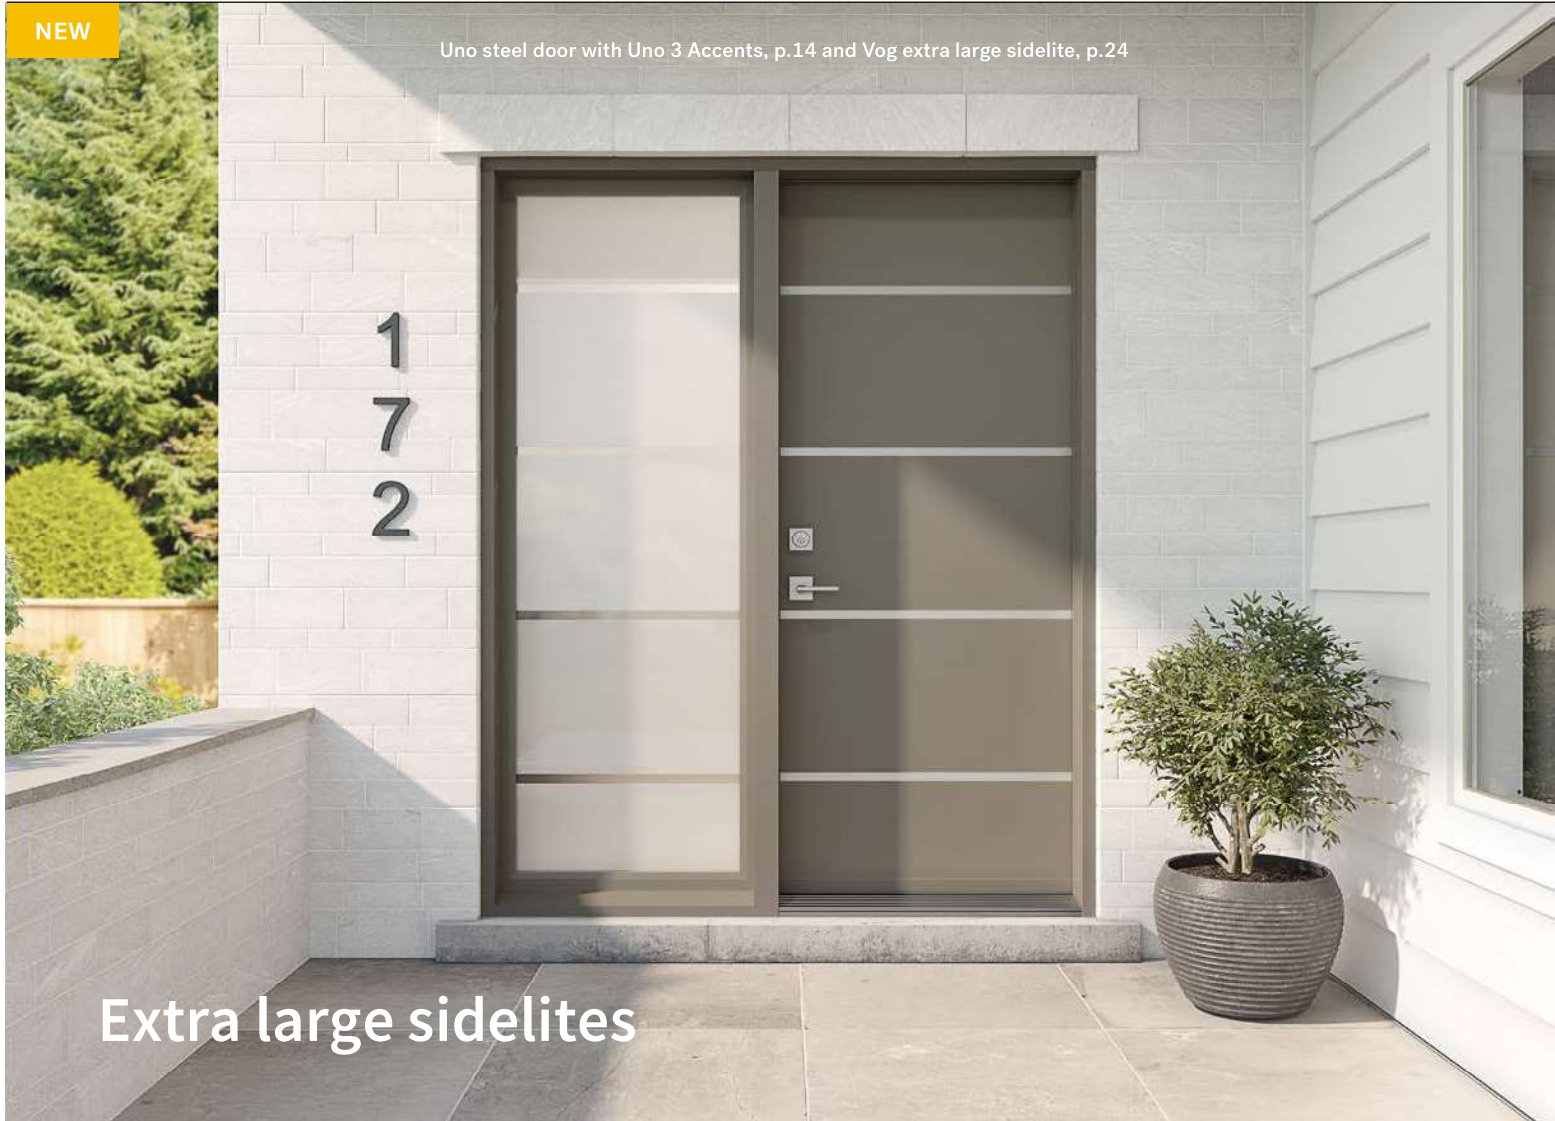

NEW

Uno steel door with Uno 3 Accents, p.14 and Vog extra large sidelite, p.24

Extra large sidelites