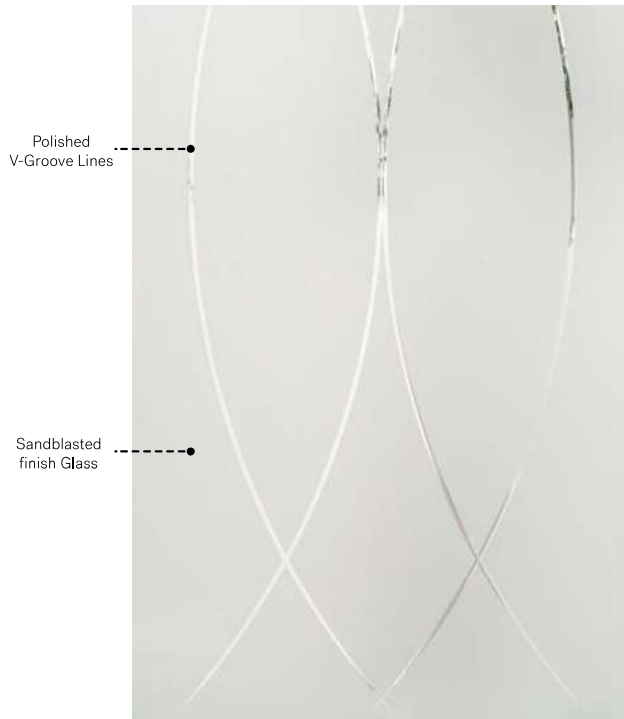

Verso

Soho steel door p.17. Verso 22" x 48" doorglass p.93.

Verso

With its simple and elegant intersecting lines, Verso is a timeless homage to the art of glass cutting.

V-Groove: Polished V-Groove lines on Sandblasted finish glass.
Frames: Contemporary, Novapvc or Stainable.
Sidelites and transom: Looks great accompanied by Sandblasted finish glass.
 Available in custom sizes.

Winchester

Orleans steel door p.19. Winchester 22" x 48" doorglass p.95. Satin finish glass transom.

Winchester

Classic style doorglass in its simplest form. Sleek and balanced, Winchester offers a rich, contrasting mix of Clear and Satin finish glass with black patina coming. With its elegant beveled clear glass border, Winchester provides both privacy and visibility.