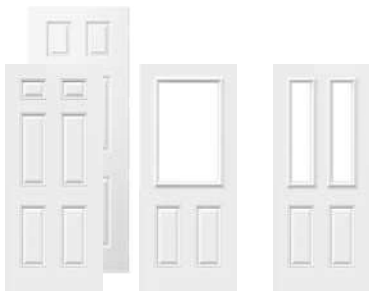

Available Options

79" Door
95" Door

79" Door
22" x 36"
doorlite

79" Door
8" x 36"
doorlites