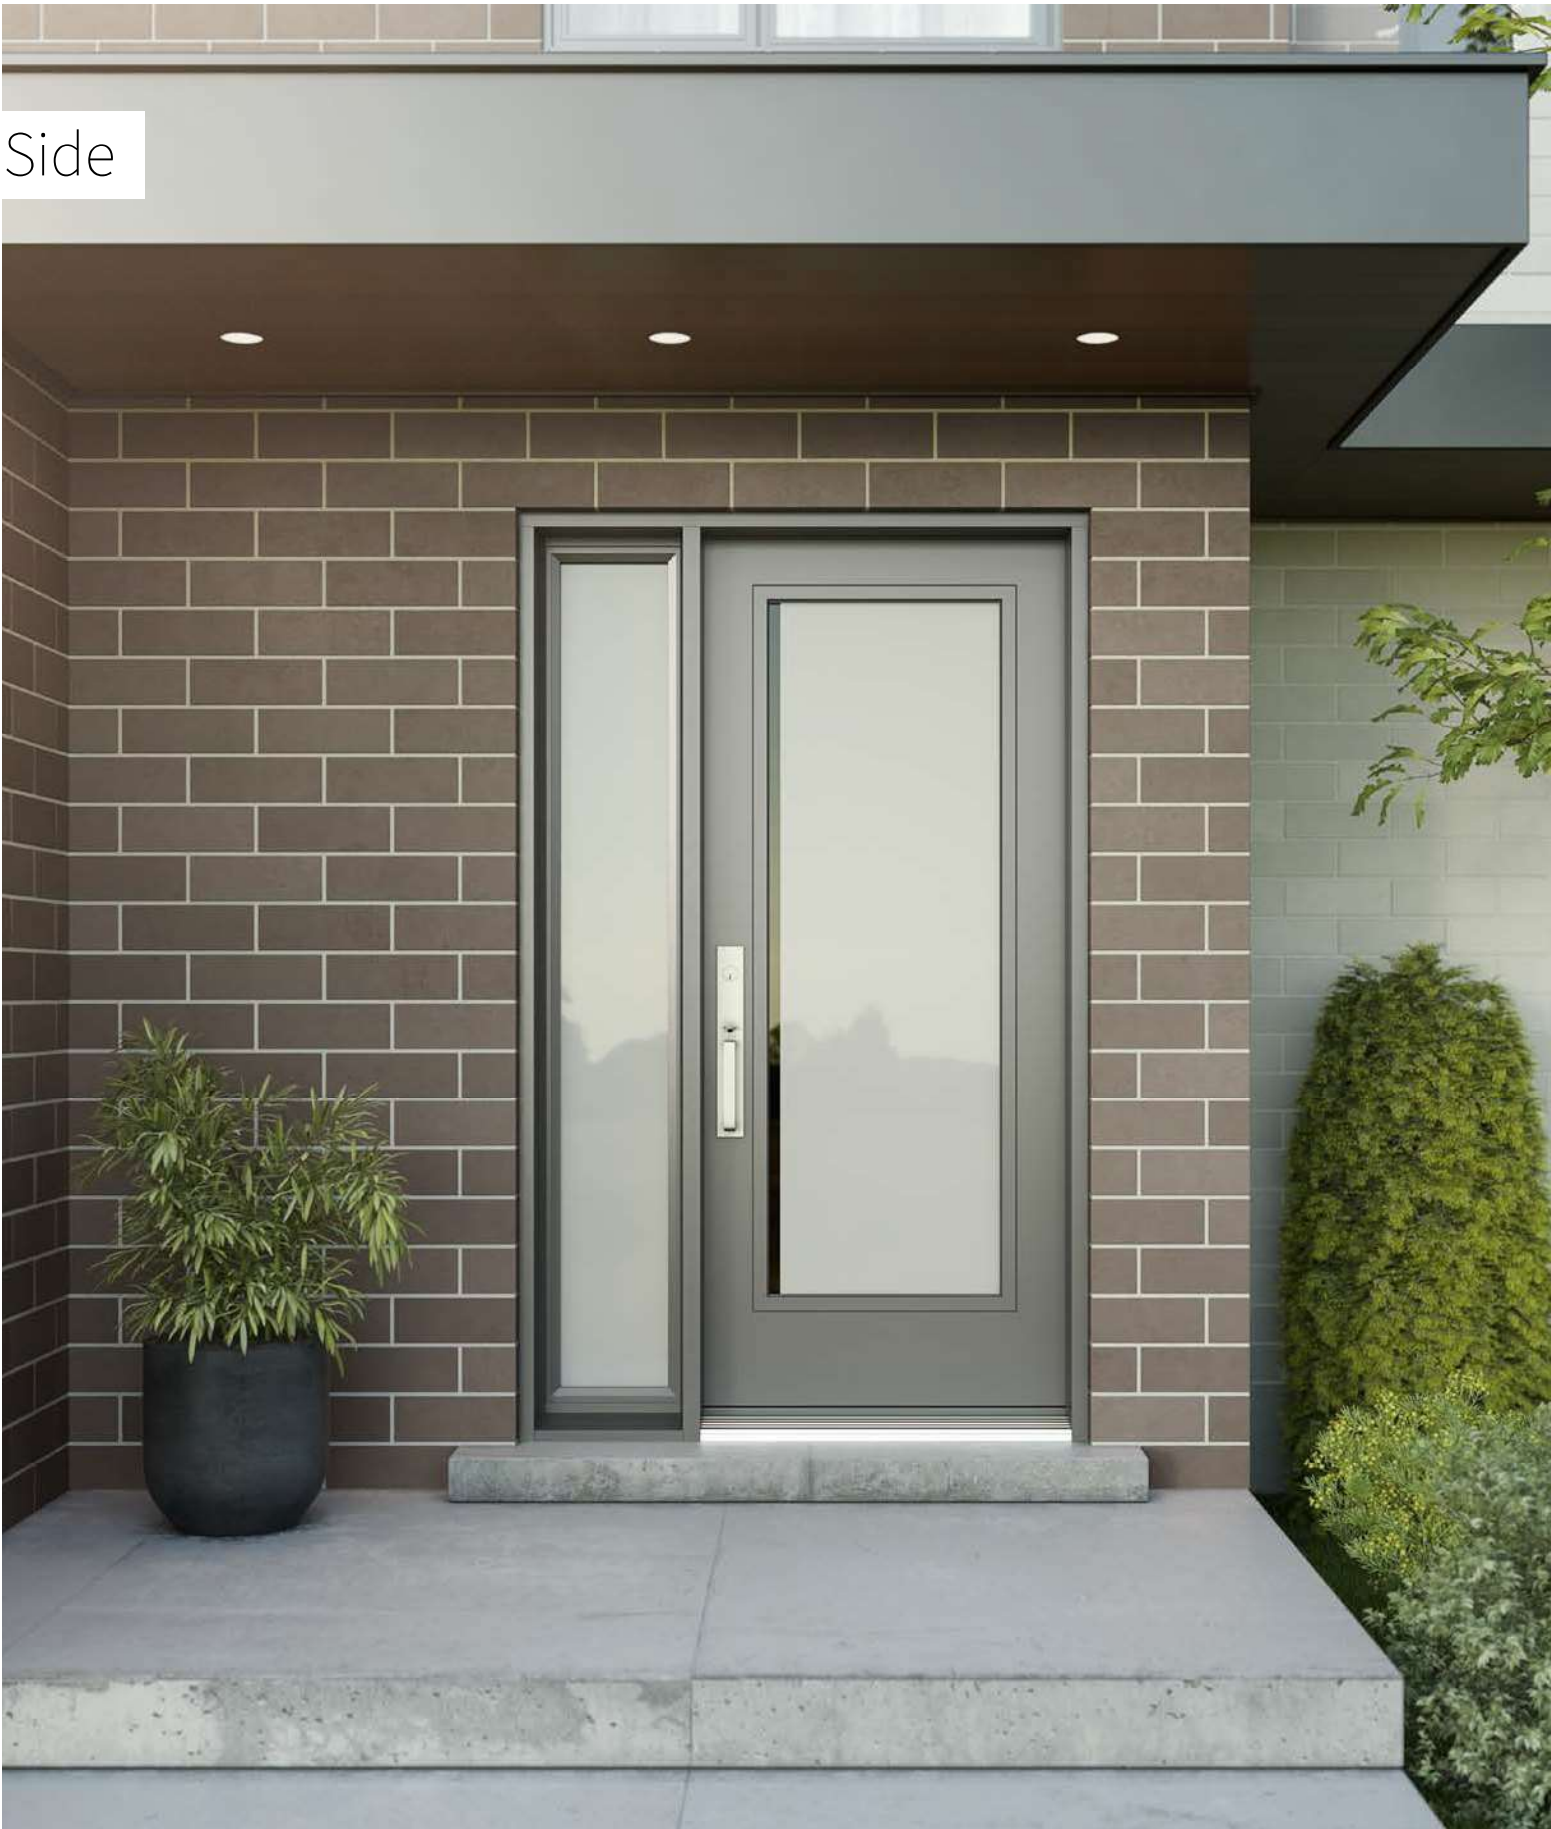

Side

Uno steel door. Side 22" x 64" left doorglass p.55. Sandblasted finish glass sidelite.