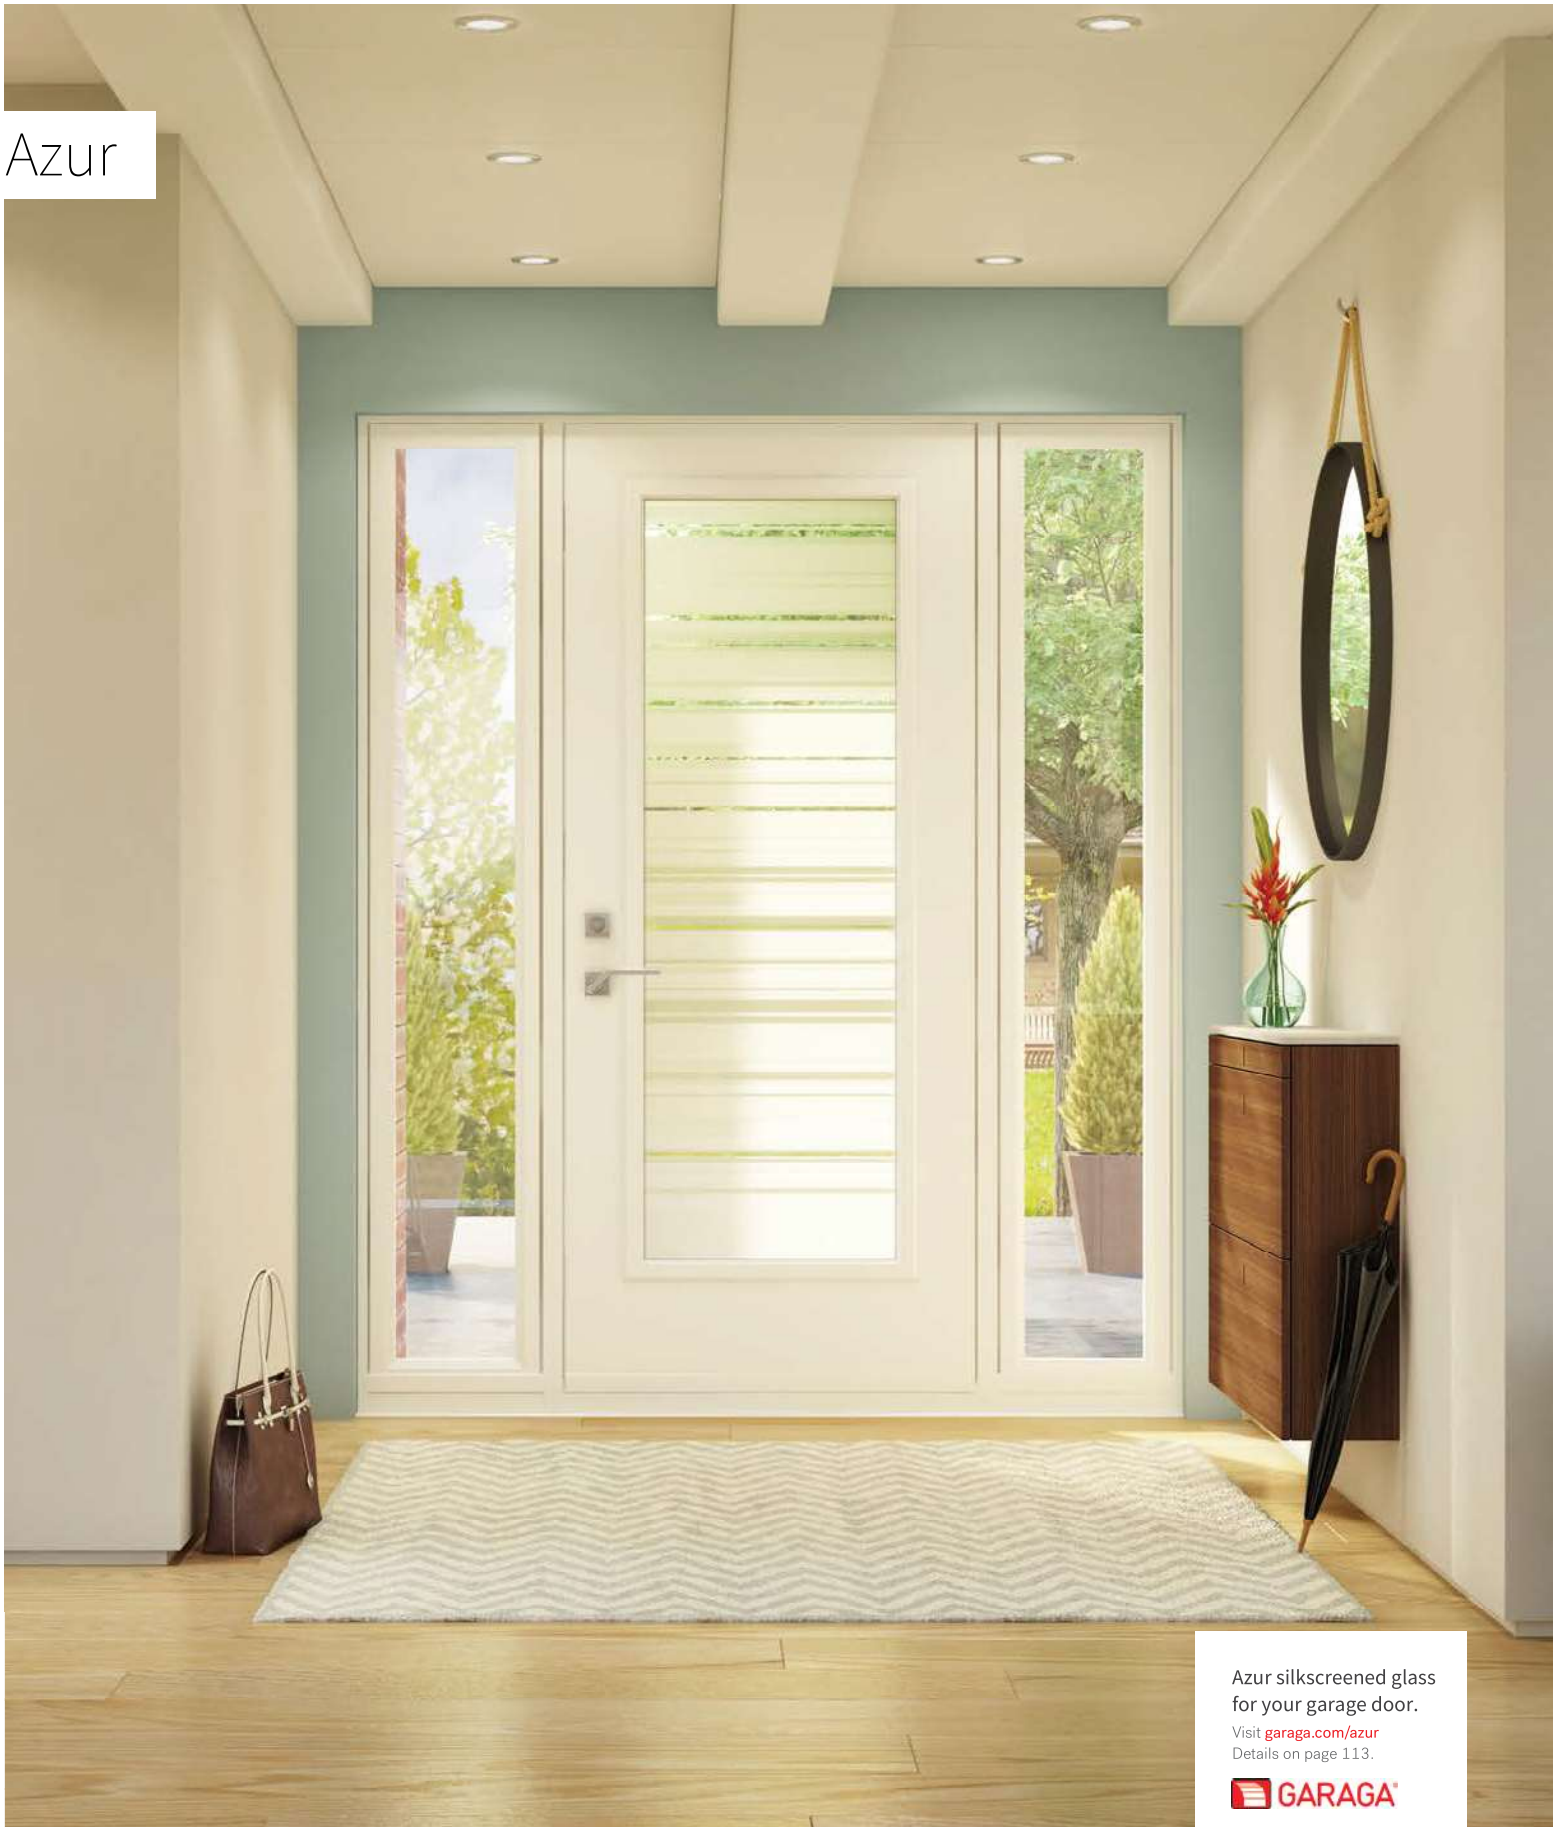

Azur

Azur silkscreened glass
for your garage door.
Visit garaga.com/azur
Details on page 113.

Uno steel door. Azur 22" x 64" doorglass p.33. Clear glass 13 7/8" x 79" sidelites.