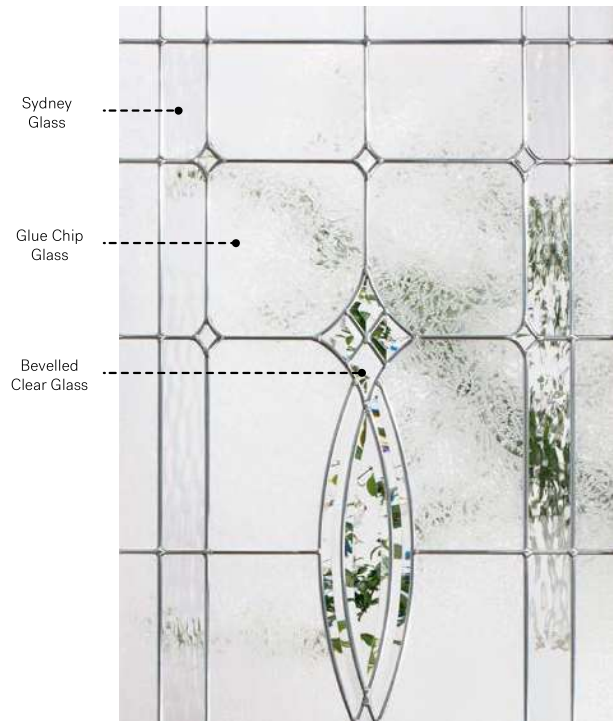

22" x 48"

		Zinc	Pat.
Novapvc	10-036-057	012	003
Stainable	10-036-057	020	011

22" x 36"

		Zinc	Pat.
Novapvc	10-036-050	015	005
Stainable	10-036-050	020	006

Frames 7" x 64"

		Zinc	Pat.
Novapvc	10-036-005	011	009
Stainable	10-036-005	016	004

8" x 48"

		Zinc	Pat.
Novapvc	10-036-017	010	002
Stainable	10-036-017	015	008

8" x 36"

		Zinc	Pat.
Novapvc	10-036-010	011	003
Stainable	10-036-010	019	004

Evangeline II

Influenced by the decorative arts at the start of the century, the detailed composition of Evangeline II will charm the admirers of stained glass. This model is a perfect fit for a classic or farmhouse style home.

Stained Glass: Sydney glass, Glue Chip glass and bevelled clear glass.

Caming: Zinc, Patina or Brass.

Frames: Novapvc or Stainable.

Sidelites and transoms: Looks great accompanied by Glue Chip glass.

Available in custom sizes.

Privacy Level

3/5

SEMI-PRIVATE

Frames	22" × 64"			22" × 48"			22" × 36"					
	Zinc	Pat.	Brass	Zinc	Pat.	Brass	Zinc	Pat.	Brass			
Novapvc	10-054-060	008	026	002	10-054-057	006	032	001	10-054-050	008	024	002
Stainable	10-054-060	017	032	004	10-054-057	017	034	019	10-054-050	016	033	004