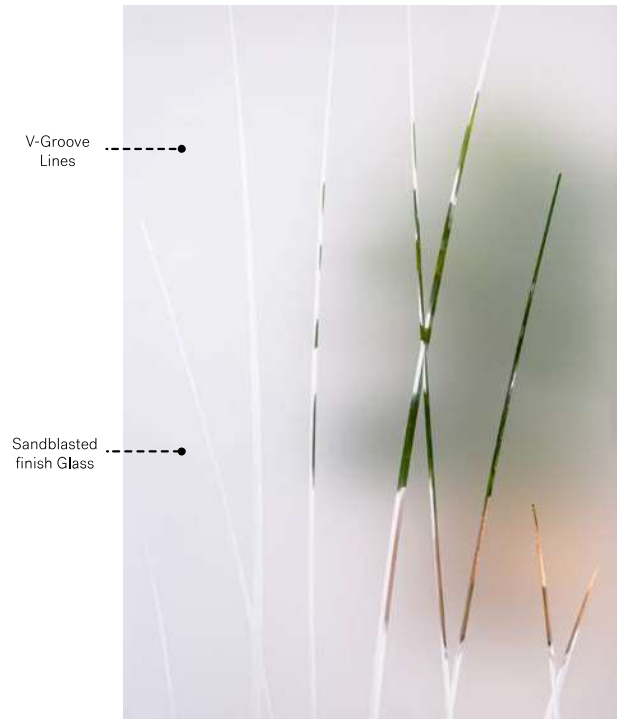

Emori

London steel door p.19. Emori 22"×36" doorglass p.75.

Emori

Emori is a subtle and elegant design inspired by nature. With overlapping polished V-Groove lines, Emori provides both a high degree of privacy and visibility to the outside. This model is a great match with country-style or classic style homes.

V-Groove: Sandblasted finish glass with polished V-Groove lines.
Frames: Contemporary or Novapvc.
Sidelites and transom: Looks great accompanied by Sandblasted finish glass.
 Available in custom sizes.