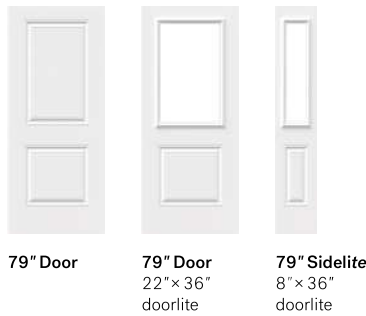

79" Door   79" Door 22"×36" doorlite   79" Sidelite 8"×36" doorlite