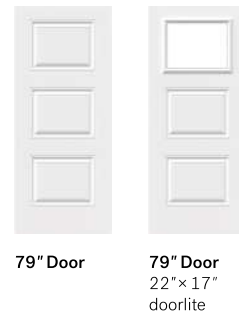

Sydney

Unique and audacious, Sydney's three-panel configuration is a perfect match for today's popular architectural styles.

Suggested frame profile
Georgian

Dimensions
31¼", 33¾", 35¾" × 79"
31¼", 33¾", 35¾" × 84"

Even more detail!

Prestige Mouldings

Add character and detail to your door — both outside and inside. Easy to install aluminum moulding. Available for the Prestige Collection steel doors.