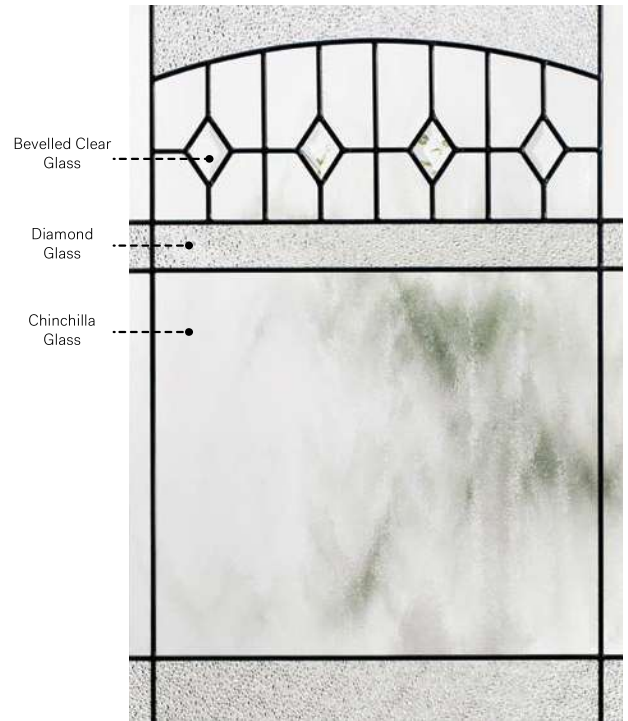

Liano

Stylish and warm, Liano is both classic and minimalist. Enjoy a sparkling light effect in your entryway thanks to the bevelled diamonds in its camber top.

Stained glass: Chinchilla glass, bevelled clear glass and Diamond glass.

Caming: Patina.

Frames: Contemporary, Novapvc or Stainable.

Sidelites and transom: Looks great accompanied by Chinchilla glass.

Available in custom sizes.

Privacy Level **4/5**
PRIVATE

Frames 22" x 48"
Contemporary 10-324-057-006
Novapvc 10-324-057-003
Stainable 10-324-057-004

Frames 22" x 36"
Contemporary 10-324-050-009
Novapvc 10-324-050-001
Stainable 10-324-050-002

Frames 22" x 14 7/16"
Contemporary 10-324-260-001
Novapvc N/A
Stainable N/A

Frames 8" x 48"
Contemporary 10-324-017-006
Novapvc 10-324-017-001
Stainable 10-324-017-002

Frames 8" x 36"
Contemporary 10-324-010-008
Novapvc 10-324-010-001
Stainable 10-324-010-002