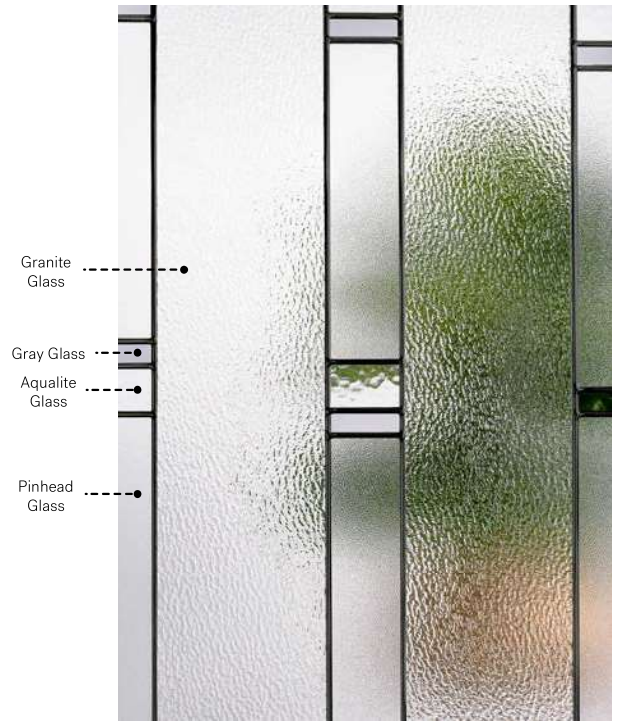

Ophir

Borrowing design cues from Craftsman style Stained Glass, this unique model is a perfect match with rich and classic stone houses. With its bold mix of strong textures punctuated by gray glass inserts, Ophir will be the centerpiece of your homes facade.

Stained Glass: Aqualite glass, gray glass, Granite glass and Pinhead glass.
Caming: Zinc or patina.
Frames: Contemporary or Novapvc.
Sidelites and transom: Looks great accompanied by Pinhead glass.
Available in custom sizes.

Privacy Level **4/5**
PRIVATE

Frames	22" × 64"	22" × 48"	22" × 36"	22" × 17"	22" × 14 7/16"
	Zinc Pat.	Zinc Pat.	Zinc Pat.	Zinc Pat.	Zinc Pat.
Contemporary	10-388-060 002 005	10-388-057 002 005	10-388-050 002 005	10-388-259 002 005	10-388-260 002 004
Novapvc	10-388-060 001 004	10-388-057 001 004	10-388-050 001 004	10-388-259 001 004	10-388-260 001 003
Frames	7" × 64"	8" × 48"	8" × 36"		
	Zinc Pat.	Zinc Pat.	Zinc Pat.		
Contemporary	10-388-005 002 005	10-388-017 002 004	10-388-010 002 005		
Novapvc	10-388-005 001 004	10-388-017 001 003	10-388-010 001 004