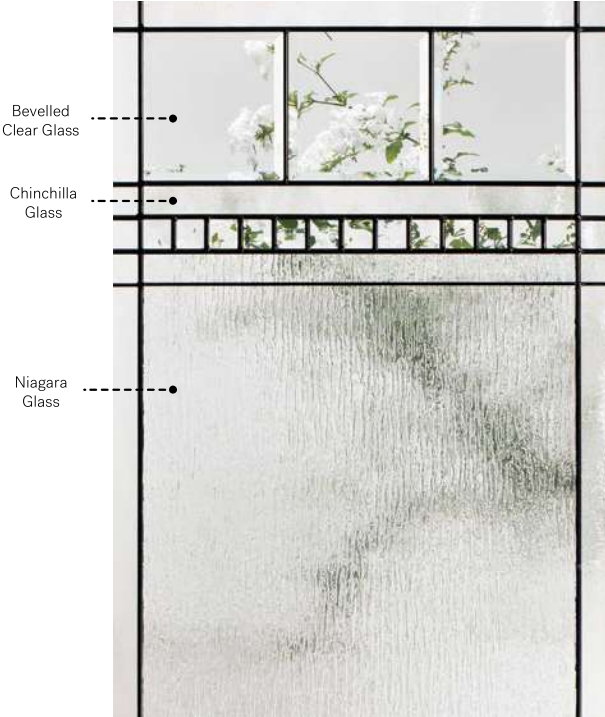

Chanelle

Chanelle will bring a stately, elegant and timeless touch to any home, classic or modern. With clean lines and bright bevels, it creates stunning light effects.

Stained glass: Chinchilla glass, bevelled clear glass and Niagara glass.

Caming: Patina.

Frames: Contemporary, Novapvc or Stainable.

Sidelites and transom: Looks great accompanied by Niagara glass.

Available in custom sizes.

Privacy Level **3/5**
SEMI-PRIVATE