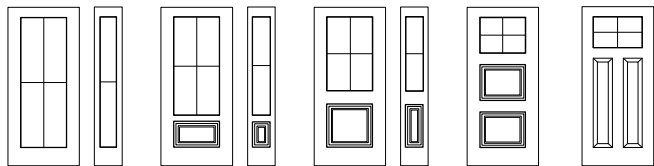

Distinction Grill

13³/₈" x 79"
14" x 64"
22" x 64"
20" x 64"
7" x 64"
22" x 64"
20" x 64"
22" x 80"
20" x 80"
22" x 48"
8" x 48"
22" x 36"
8" x 36"
22" x 17"
22" x 14⁷/₁₆"
22" x 9"
Murano

Classic Grill

22" x 64"
20" x 64"
7" x 64"
22" x 48"
8" x 48"
22" x 36"
8" x 36"
22" x 17"
22" x 14⁷/₁₆"