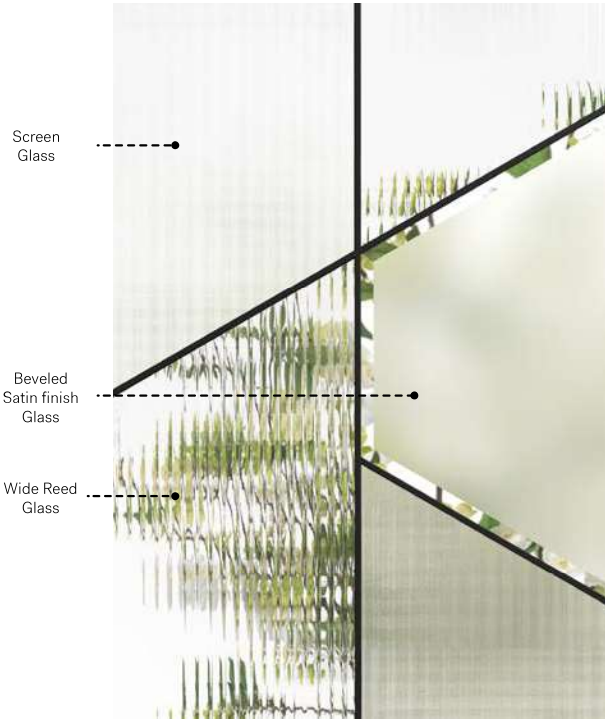

Bolero

A dance of retro and modern textures assembled in dynamic geometric shapes. With its daring composition that will not go unnoticed, Bolero sets the tone for your “mid-century modern” or contemporary style home and pairs perfectly with your Scandinavian-inspired furniture and accessories.

Stained Glass: Screen glass, Beveled Satin finish glass and Wide Reed glass.

Caming: ¼" wide flat Patina caming.

Frames: Contemporary or Novapvc.

Sidelites and transom: Looks great accompanied by Satin finish or Screen glass.

Privacy Level **3/5**
SEMI-PRIVATE