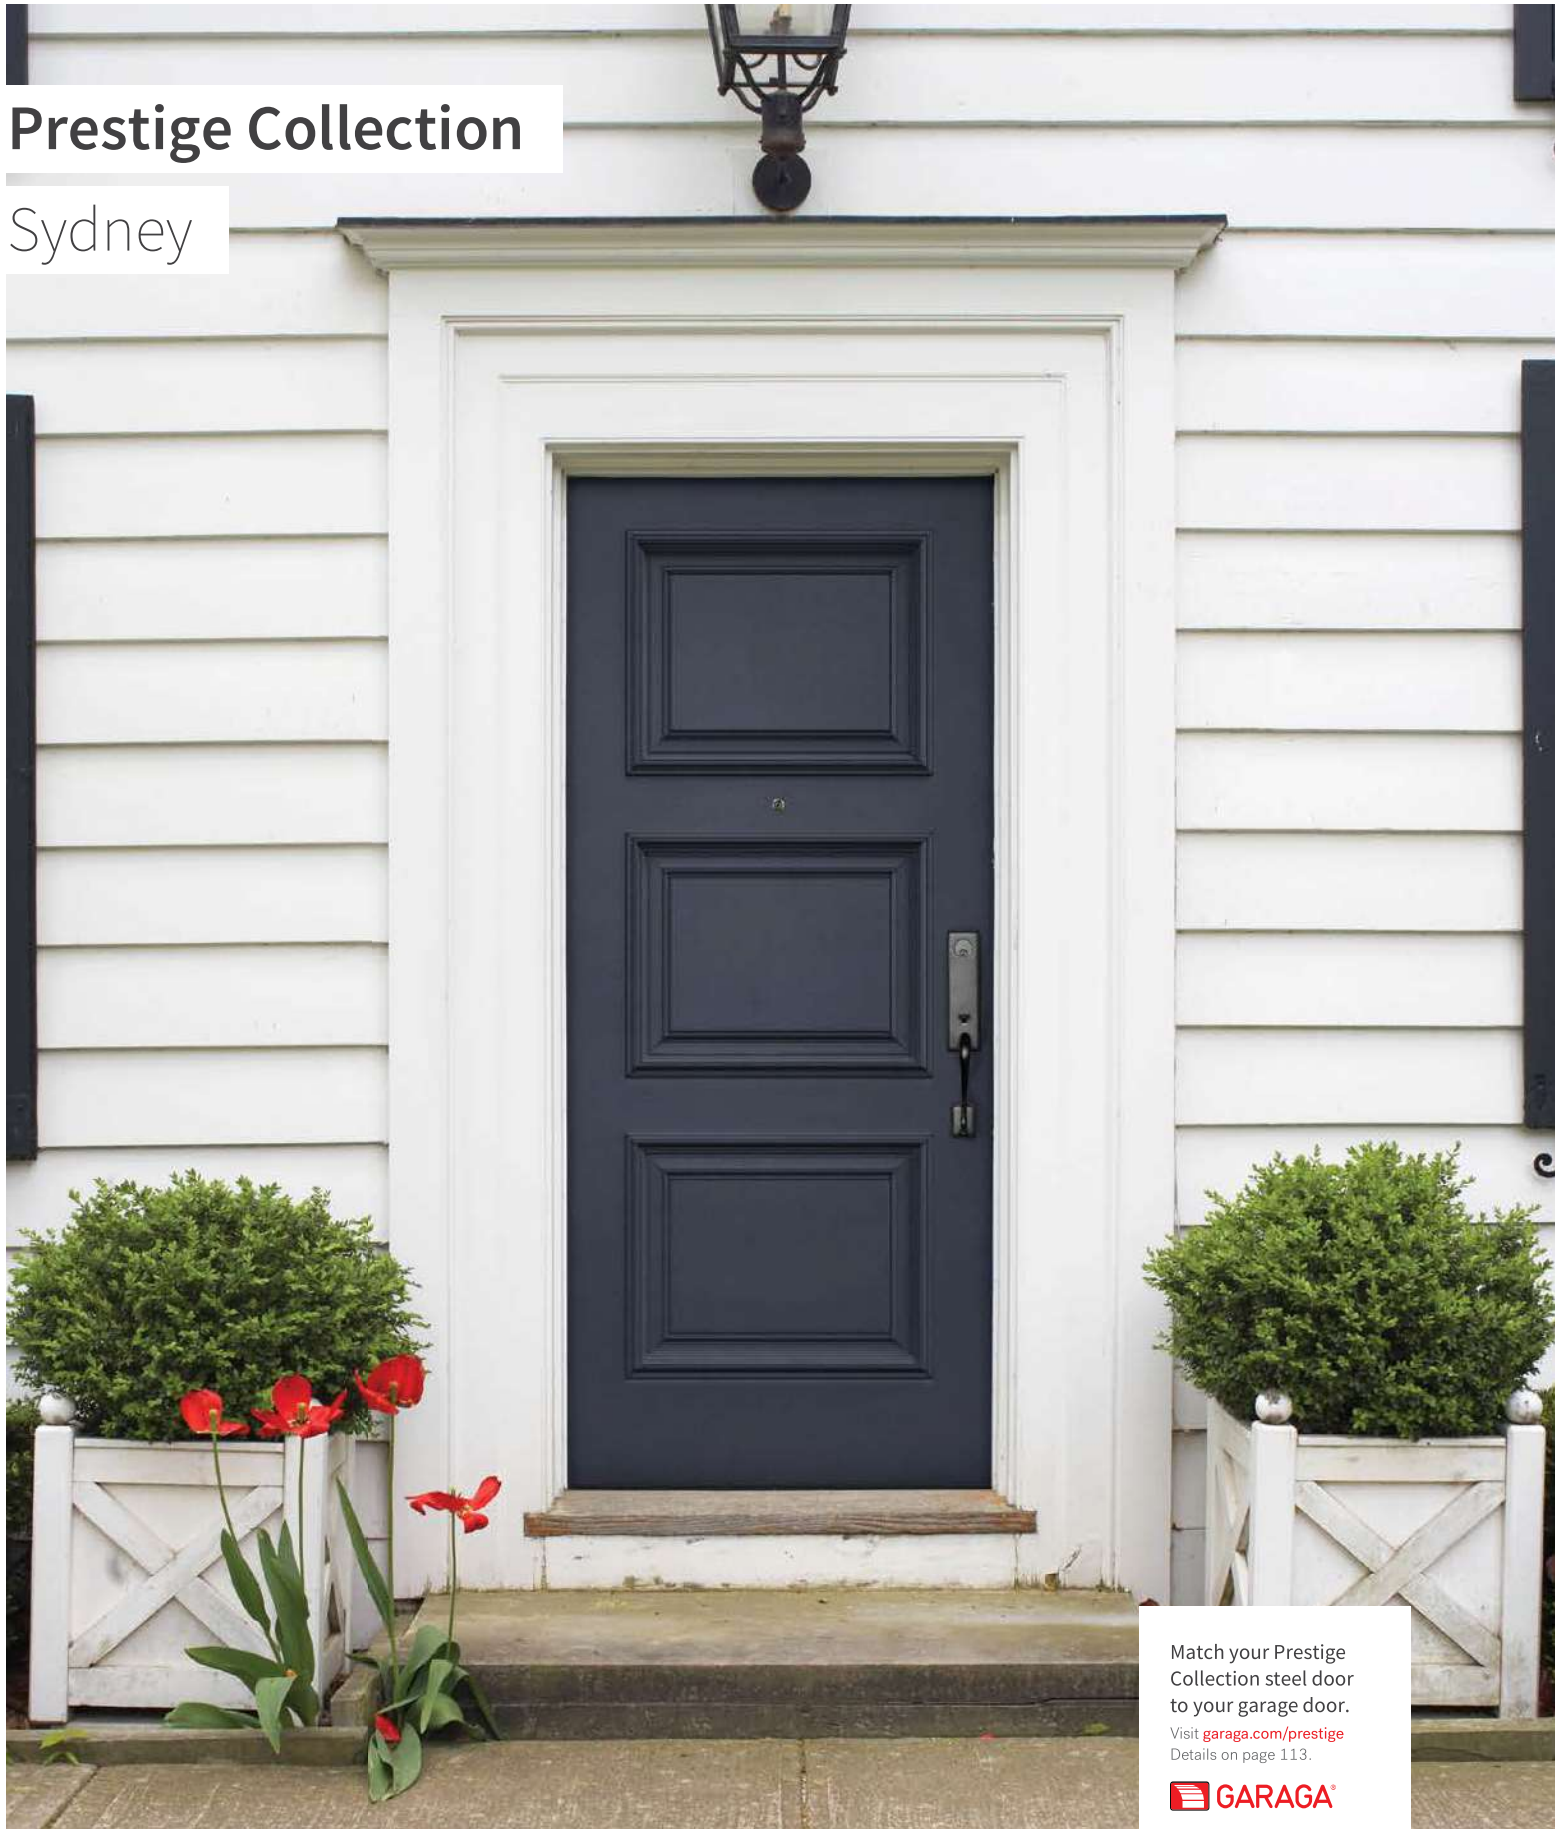

Prestige Collection

Sydney

Match your Prestige Collection steel door to your garage door. Visit garaga.com/prestige Details on page 113.