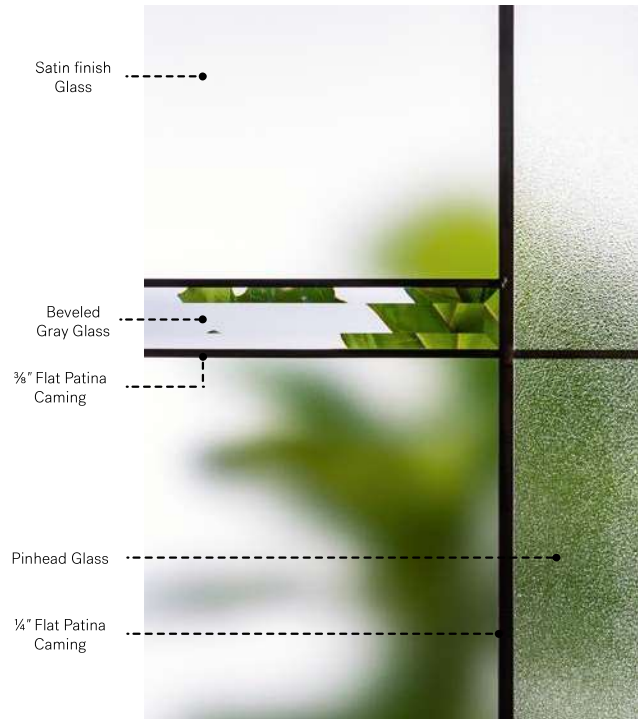

Belmont

Belmont is a Stained Glass model with an urban look designed for today's architectural styles. Its minimalist, asymmetrical composition of flat black patina caming and Satin finish glass fits perfectly with the volumes and materials found in the architecture of contemporary houses. Paired with a satin black handle, Belmont's elegance is unrivaled.

Stained Glass: Satin finish glass, beveled gray glass and Pinhead glass.

Caming: 1/2" wide flat Patina caming and 1/4" wide flat Patina caming.

Frames: Contemporary or Novapvc.

Sidelites and transom: Looks great accompanied by Satin finish glass. Available in custom sizes.

Privacy Level

3/5

SEMI-PRIVATE