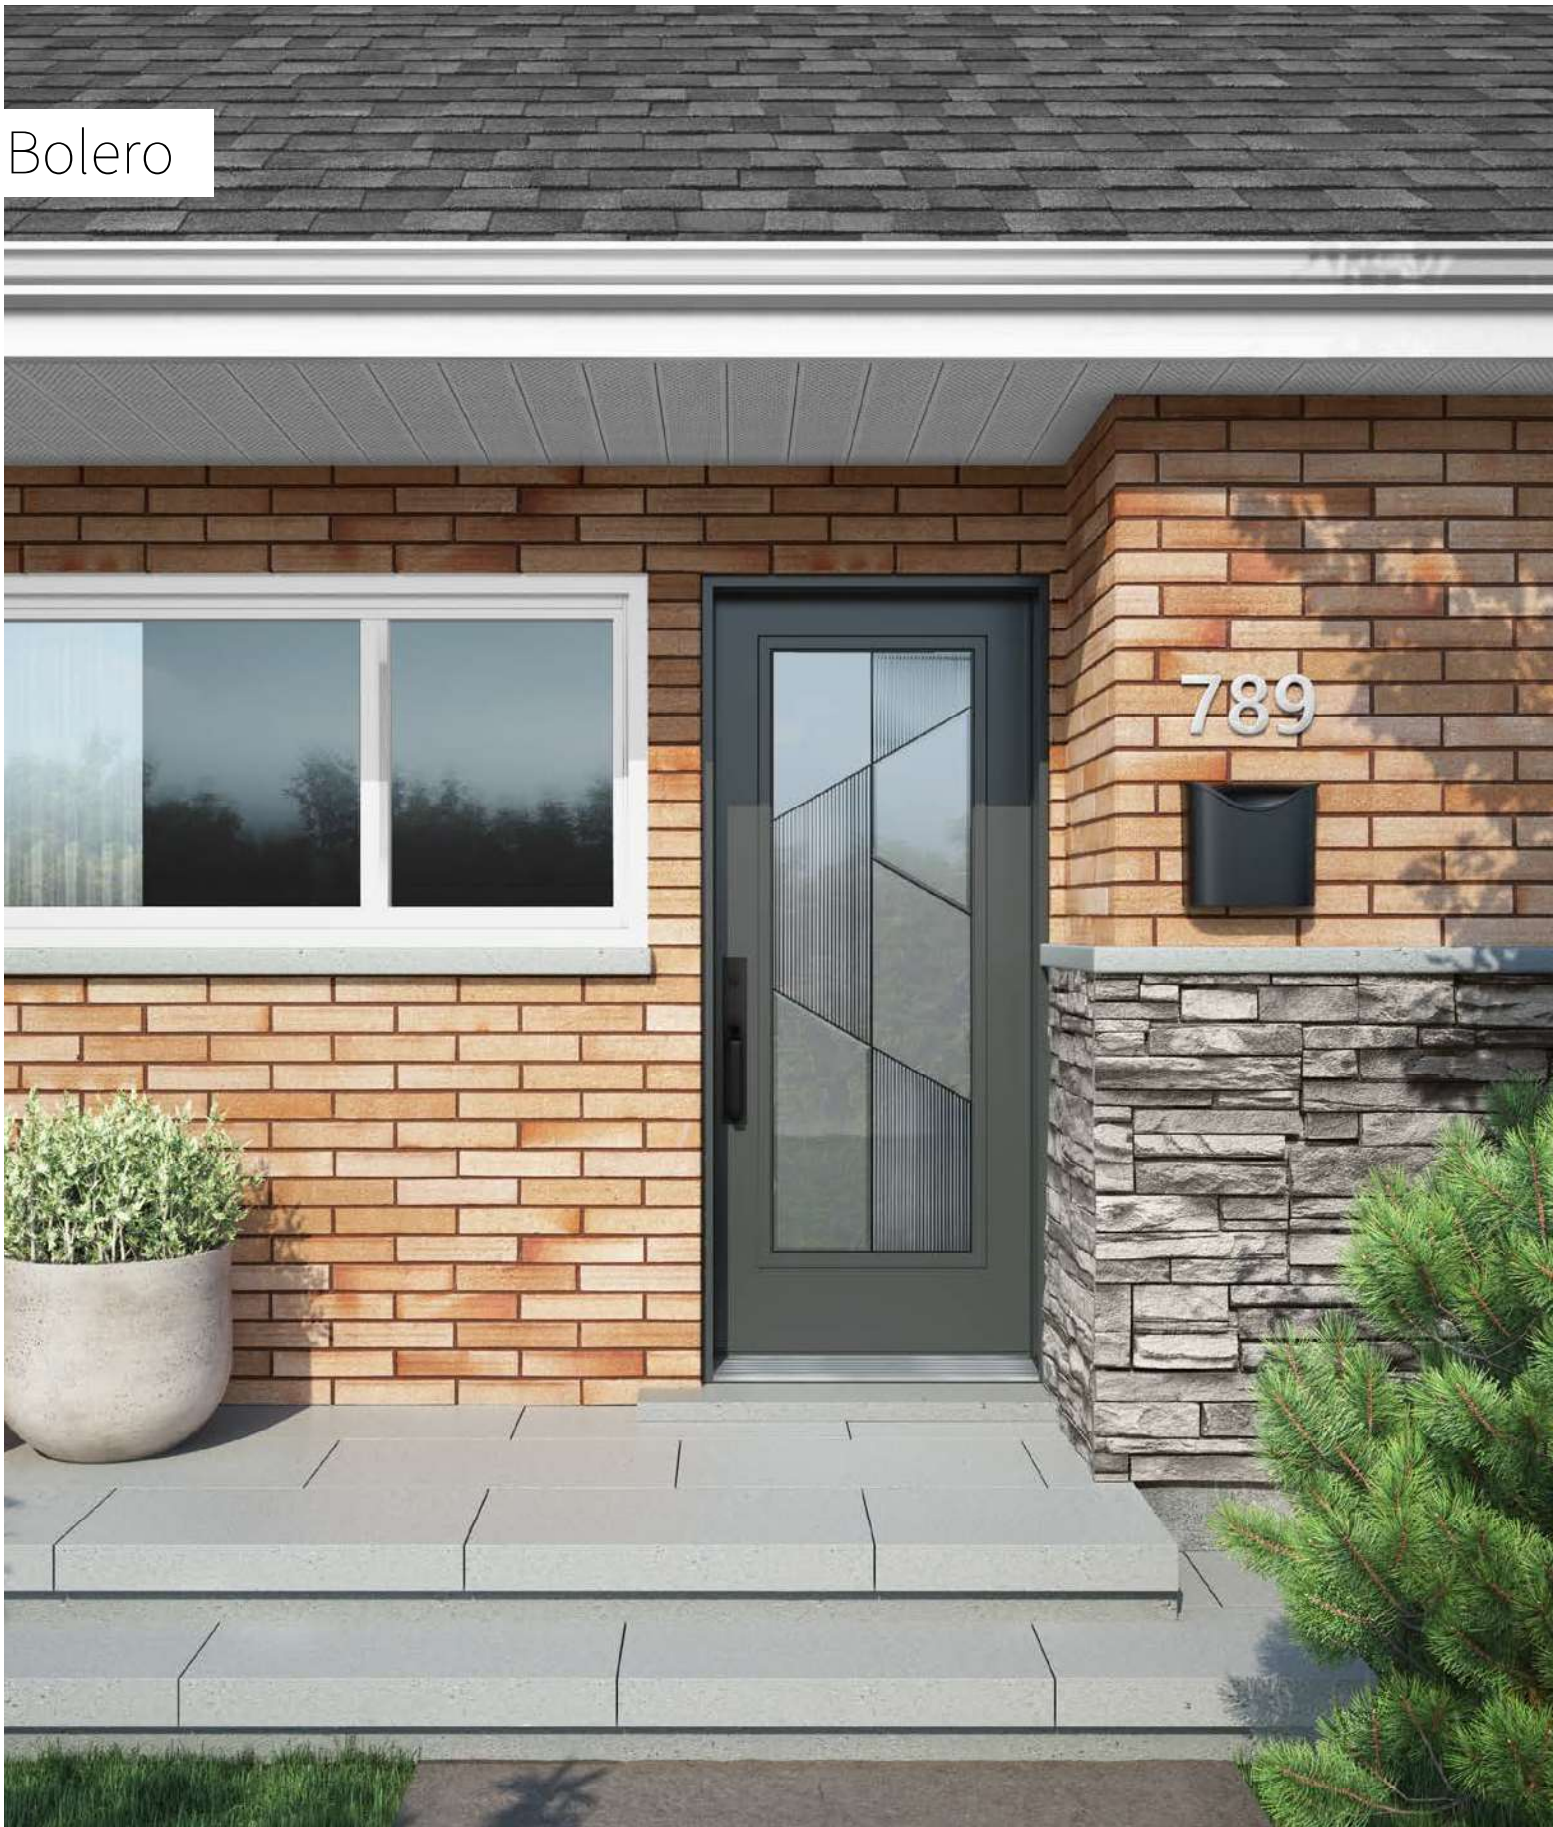

Bolero

Uno steel door. Bolero 22" x 64" doorglass p.37.

Bolero

A dance of retro and modern textures assembled in dynamic geometric shapes. With its daring composition that will not go unnoticed, Bolero sets the tone for your “mid-century modern” or contemporary style home and pairs perfectly with your Scandinavian-inspired furniture and accessories.