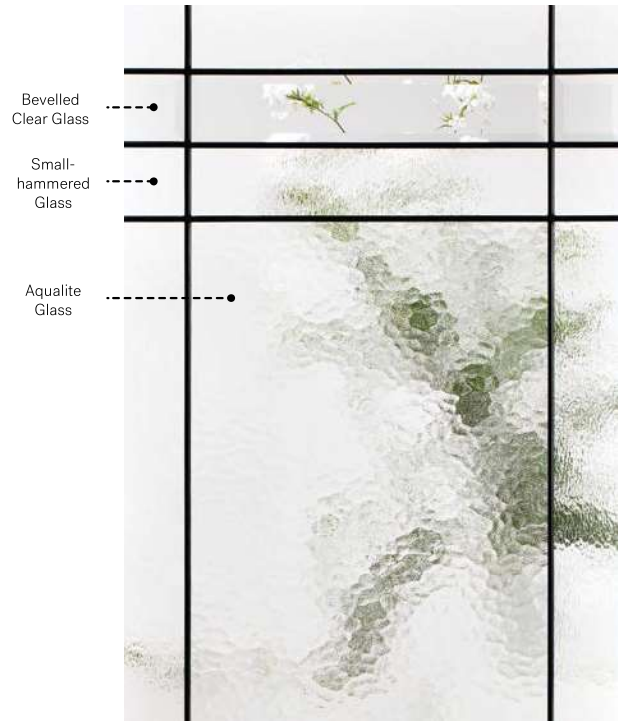

Celeste

Orleans steel door with Prestige Mouldings p.19. Celeste 22" x 48" doorglass with 8" x 48" sidelite p.69.

Celeste

Celeste juxtaposes different types of glass within its patina coming, creating a delicate geometric pattern with a refined and balanced light effect.

Stained glass: Bevelled clear glass, Small-hammered glass and Aqualite glass.

Coming: Patina.

Frames: Contemporary, Novapvc or Stainable.

Sidelites and transom: Looks great accompanied by Clear glass.

Available in custom sizes.