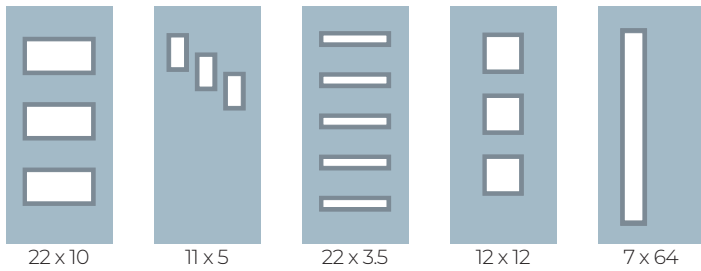

01 Start with a Configuration

Design a look that fits your home's style.

22 x 10

11 x 5

22 x 3.5

12 x 12

7 x 64