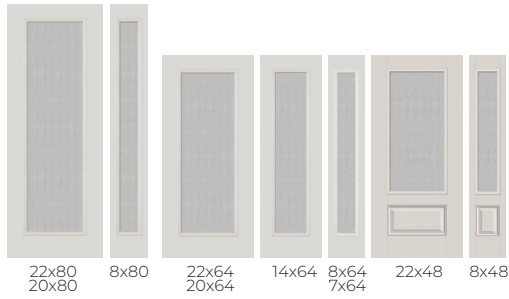

RAIN

Texture enclosed in glass

\$

PRIVACY RATING

STREAMED

Texture exposed to inside of home

\$

PRIVACY RATING