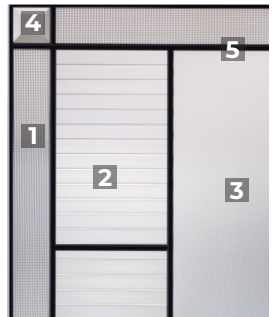

ENDRICK

1. Cubed Glass
2. Linea Glass
3. Micro-Cubed Glass
4. Micro-Cubed Bevels
5. Black Aluminum Caming

$

PRIVACY RATING

This design is only available with the Executive and Urban PVC frames.