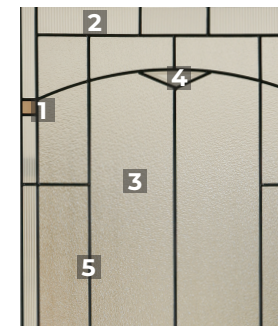

1. Bronze Seedy Glass
2. Thin Reed Glass
3. Micro-Granite Glass
4. Clear Bevels
5. Patina Caming

$

PRIVACY RATING