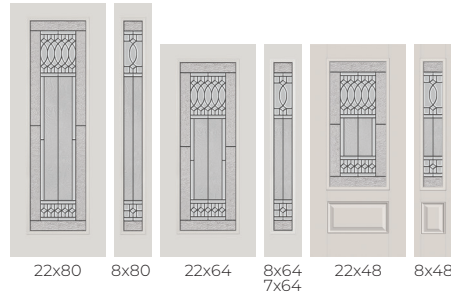

PARIS

22x80 8x80 22x64 8x64 7x64 22x48 8x48

22x36 8x36