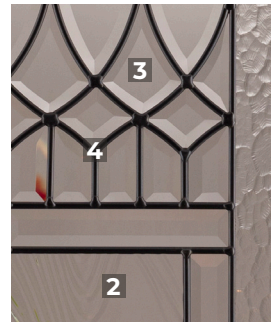

1. Arctic Glass
2. Clear Renaissance Glass
3. Clear Bevels
4. Patina Caming

$$$$

PRIVACY RATING

DOORGLASS INSERTS | DECORATIVE