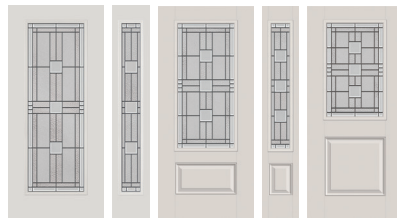

MONTEREY

22x64 8x64 7x64 22x48 8x48 22x36

22x17 8x17