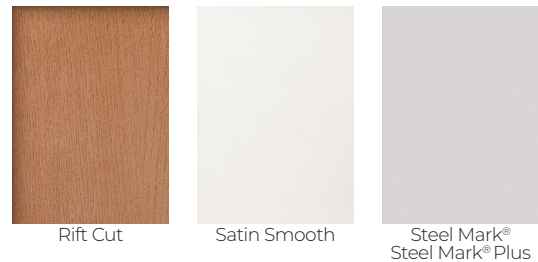

Design a look that fits your home's style.

22 x 10

11 x 5

22 x 3.5

12 x 12

7 x 64

02 Choose a Texture

Each configuration is available in any of these door textures.