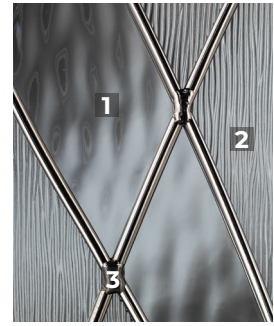

22x17 8x17

1. Bronze Seedy Glass
2. Thin Reed Glass
3. Micro-Granite Glass
4. Clear Bevels
5. Patina Caming

\$

PRIVACY RATING

WATERSIDE

1. Clear Soft Wave Glass
2. Streamed Glass
3. Black Chrome Caming

\$\$\$