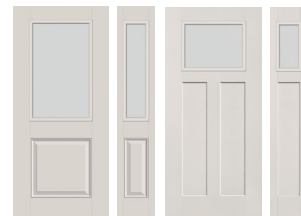

22x36 8x36 22x17 8x17
20x36