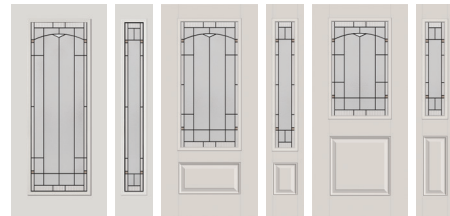

TOPAZ

22x64 8x64 22x48 8x48 22x36 8x36
20x64 7x64

22x17 8x17