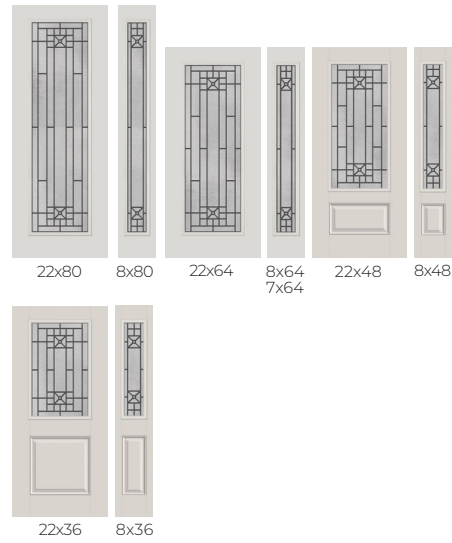

COURTYARD

1. Granite Glass
2. Nickel Vein Wrought Iron Caming

$$

PRIVACY RATING