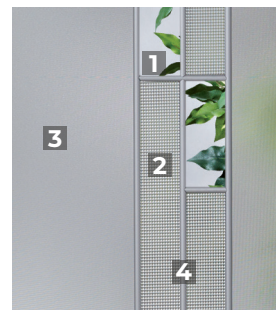

GABRIELLA

1. Clear Glass
2. Cubed Glass
3. Micro-Cubed Glass
4. Silver Aluminum Caming

$

PRIVACY RATING

This design is only available with the Executive and Urban PVC frames.