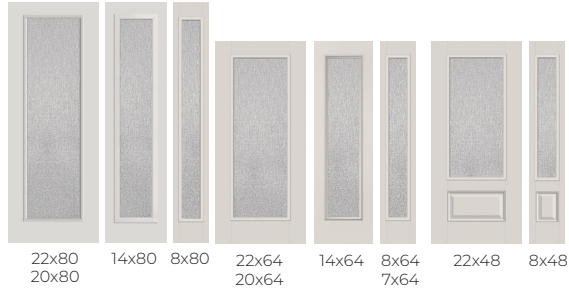

RAIN

Texture enclosed in glass

$

PRIVACY RATING